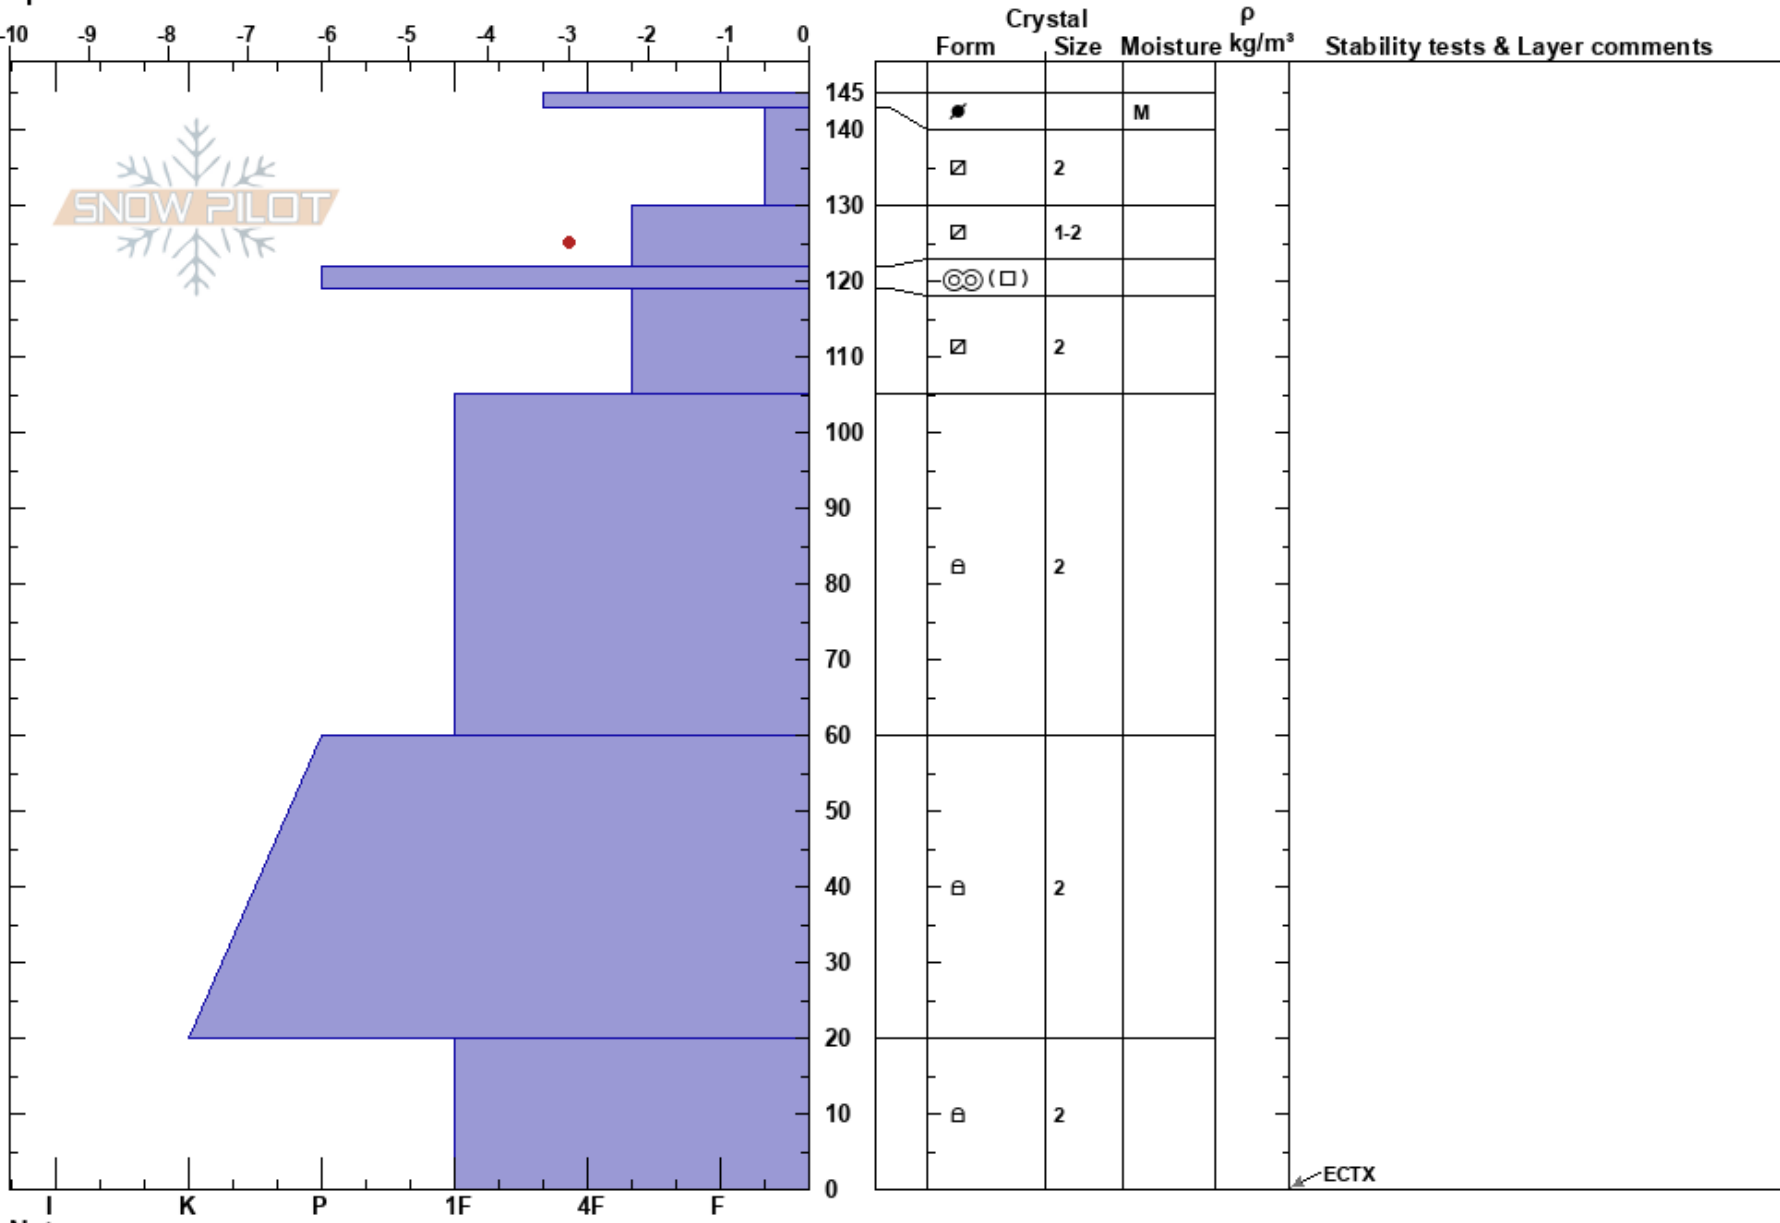

Marge
 Lionhead Range
 MT
 Elevation: 9032 ft
 Aspect: 65°
 Specifics:

Doug Chabot-Admin
 03/03/2022 - 9:00am
 Co-ord: 44.71666N, -111.31885W
 Slope Angle: 32°
 Wind Loading: previous

Stability: Good HS: 145 Layer Notes:
 Air Temperature: 0°C
 Sky Cover: CLR
 Precipitation: NO
 Wind: Calm

Notes: An east wind 2 weeks ago may have eroded away some depth.
 20 cm deep temperature is -3C.