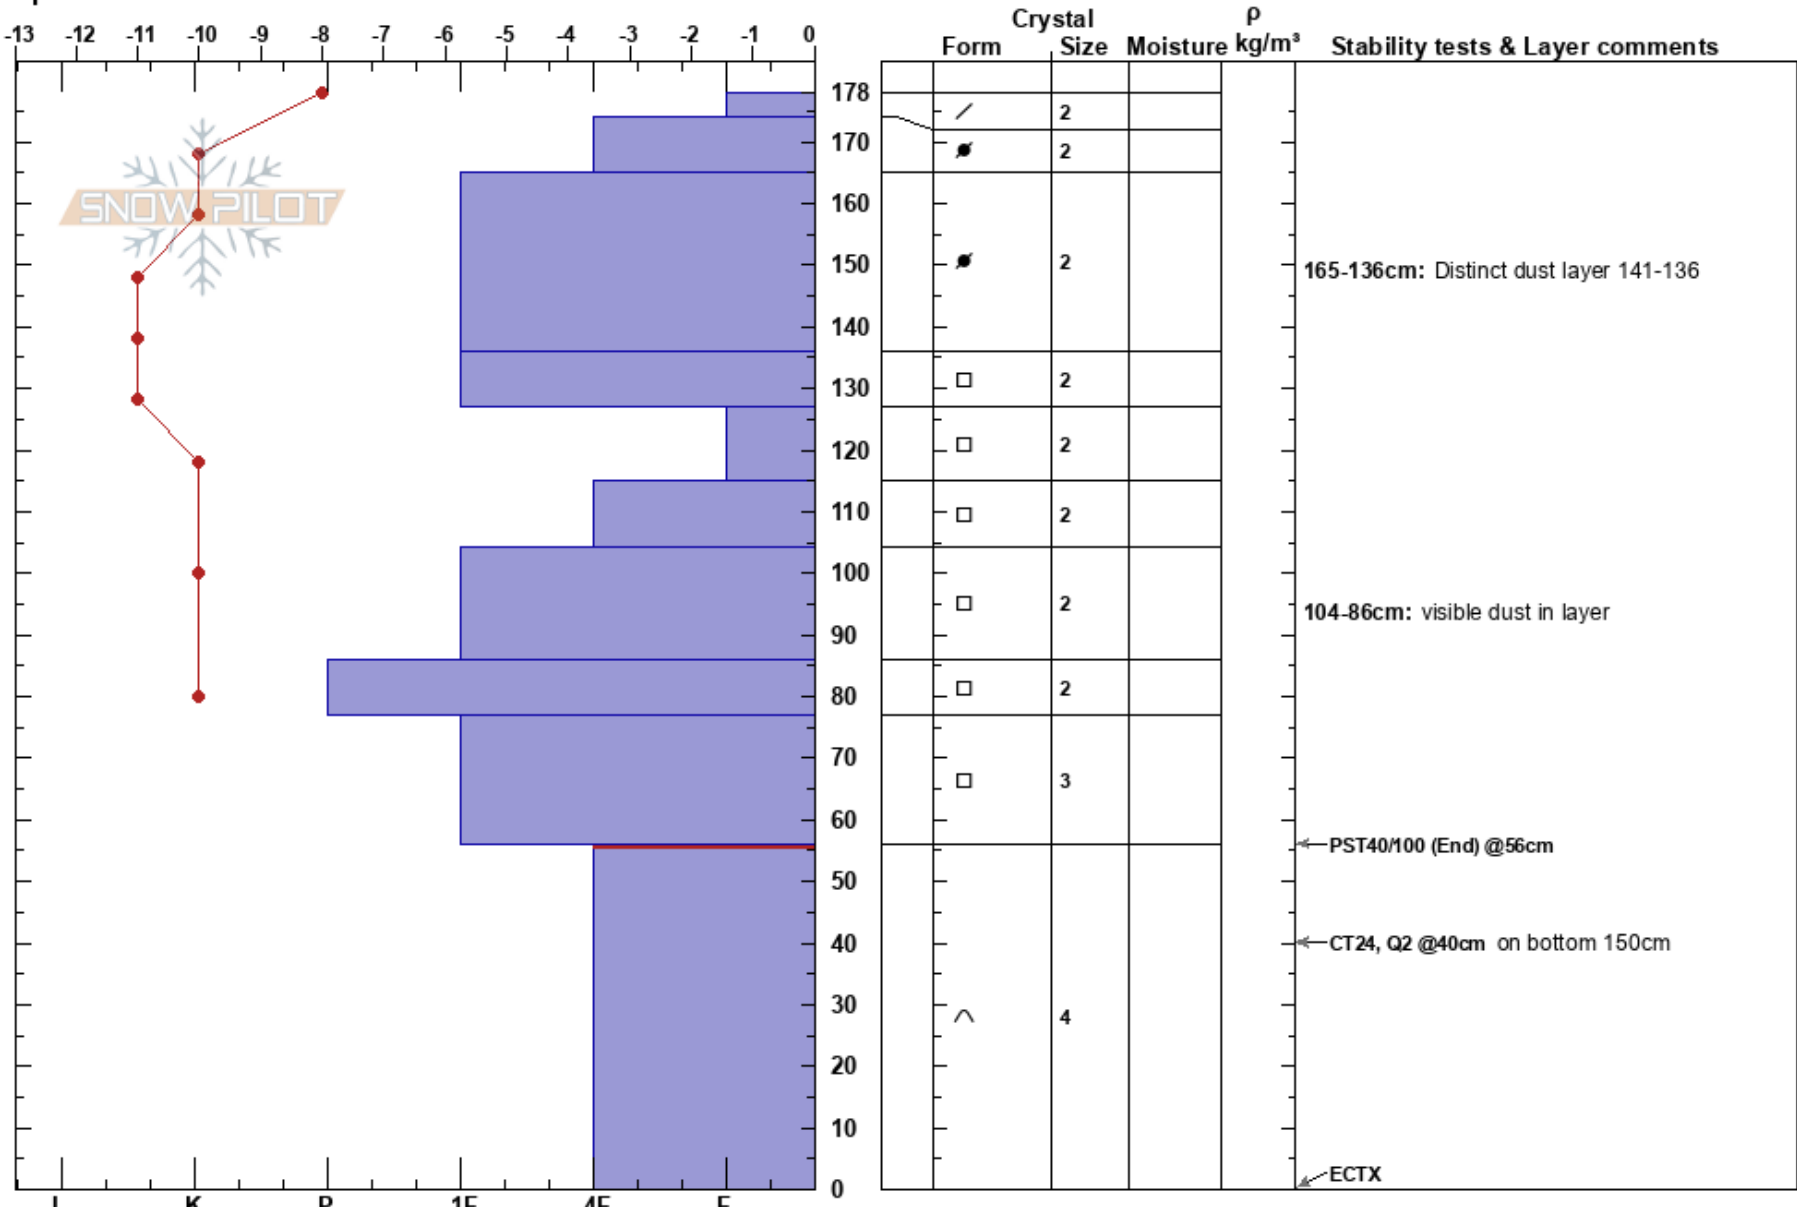

20220303 MinneBasinFin
 San Juan Range
 CO
 Elevation: 11822 ft
 Aspect: N
 Specifics:

Carly Bonwell
 03/03/2022 - 11:30am
 Co-ord: 37.88835N, -107.63370W
 Slope Angle: 28°
 Wind Loading:

Stability:
 Air Temperature: 4°C
 Sky Cover: FEW
 Precipitation: NO
 Wind: S Light Breeze

HS: 178
 PF: 24
 165-136cm: Distinct dust layer 141-136
 104-86cm: visible dust in layer
 56-0cm: Problematic layer

Notes: CT performed on bottom 150 cm of snowpack. Also performed extended column saw test, cutting at the top of the depth hoar layer (at 56 cm) and got a result of 27/90 (end)