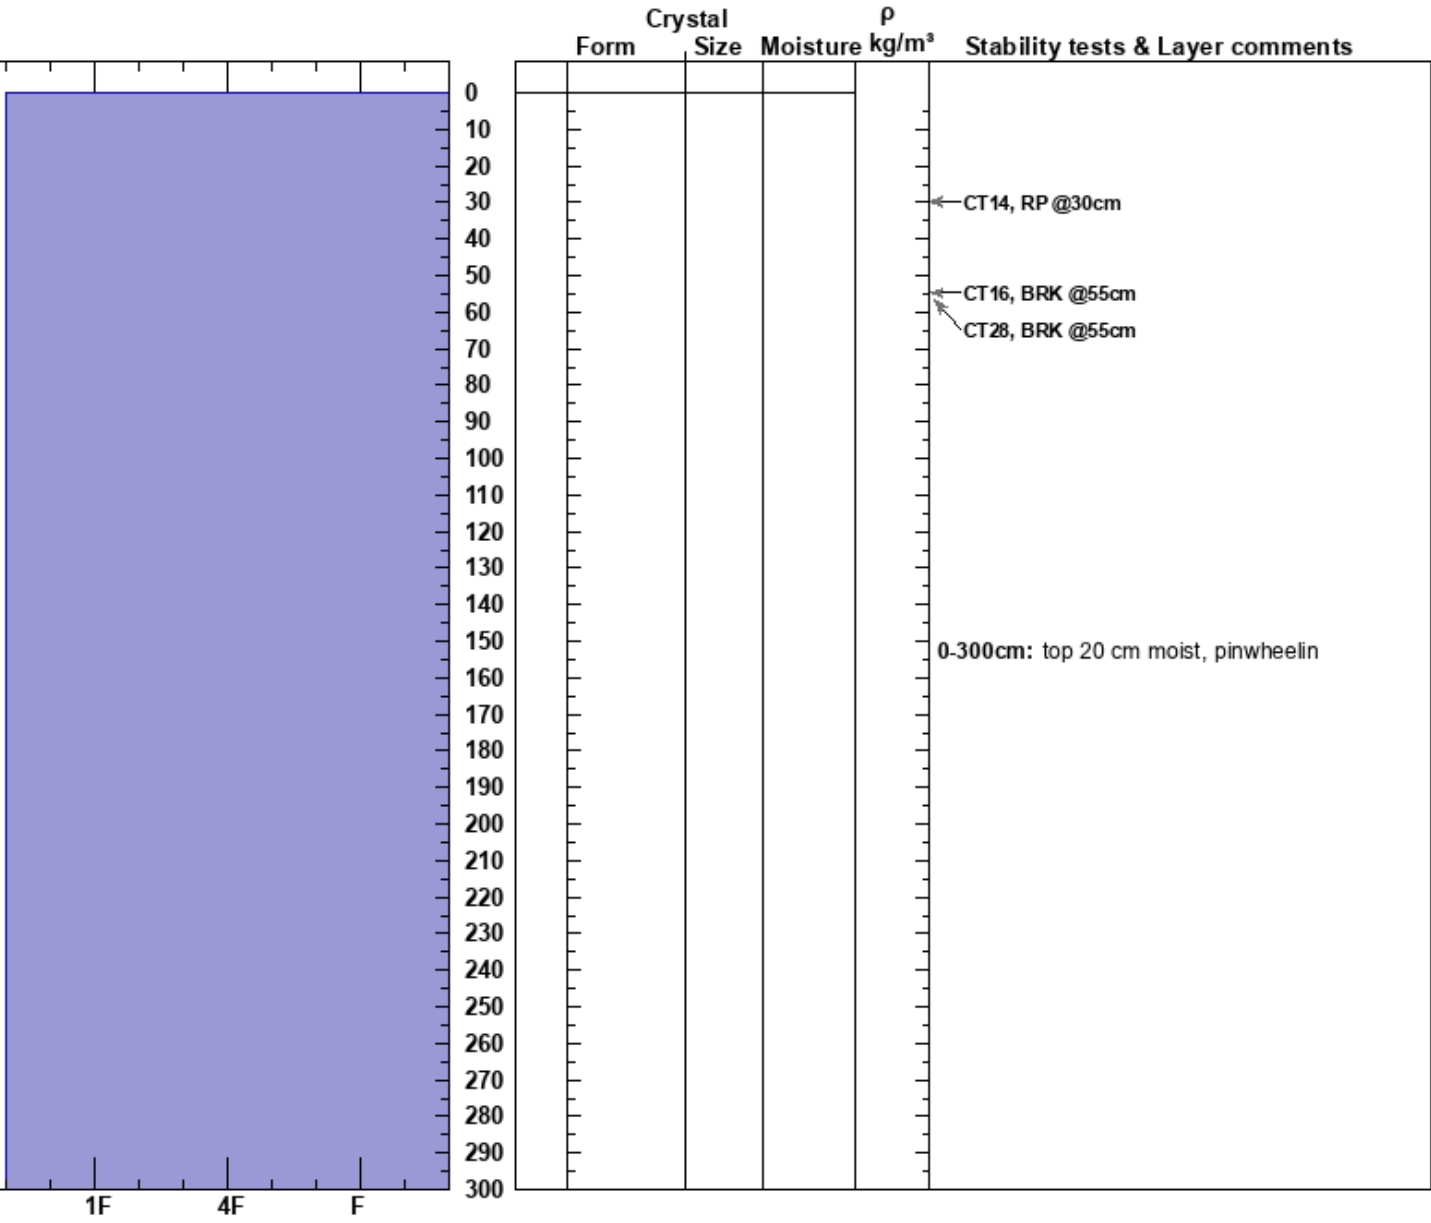

Me So Hawny
Monashee
BC
Elevation: 1855 m
Aspect: E
Specifics:

Mustang Powder
03/03/2022 - 14:30
Co-ord: 11U 379838W 5673815N
Slope Angle:
Wind Loading:

Stability:
Air Temperature:
Sky Cover: X
Precipitation: S-1
Wind: Calm

HS:300
Layer Notes:
0-300cm: top 20 cm moist, pinwheelin

Notes: I K P 1F 4F F