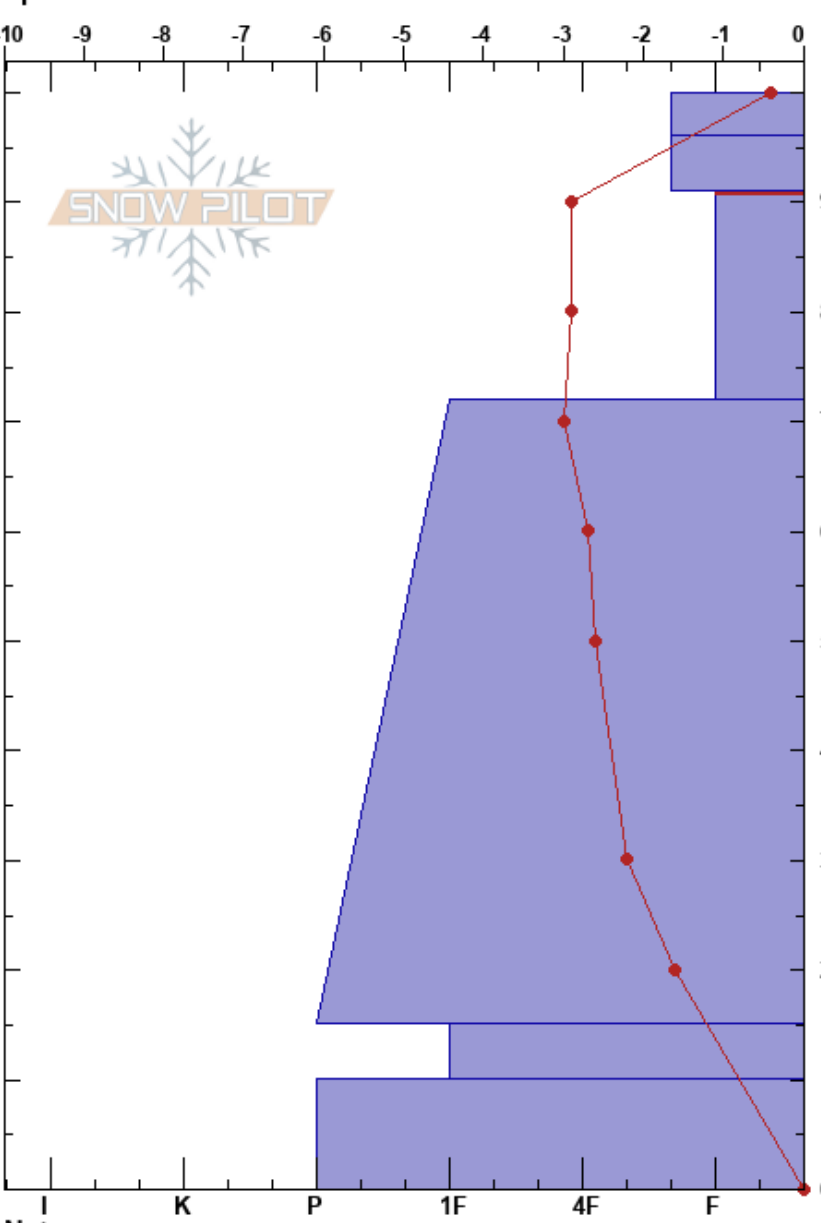

Telemeadows Profile
 Madison Range-S
 MT
 Elevation: 7507 ft
 Aspect: 100°
 Specifics:

Dave Zinn
 03/03/2022 - 10:45am
 Co-ord: 44.89696N, -111.06327W
 Slope Angle: 15°
 Wind Loading: no

Stability: Very Good HS: 100
 Air Temperature: 10°C
 Sky Cover: FEW
 Precipitation: NO
 Wind: Calm
 Layer Notes:
 91-72cm: Problematic layer

Elevation (ft)	Crystal		Moisture	ρ kg/m ³	Stability tests & Layer comments
	Form	Size			
100					
91-95	○				
85-90	/				
75-85	⊠	1-2			
10-75	⊖				
15-20	^	2-4			
0-15	^	3-6			

Notes:

ECTX