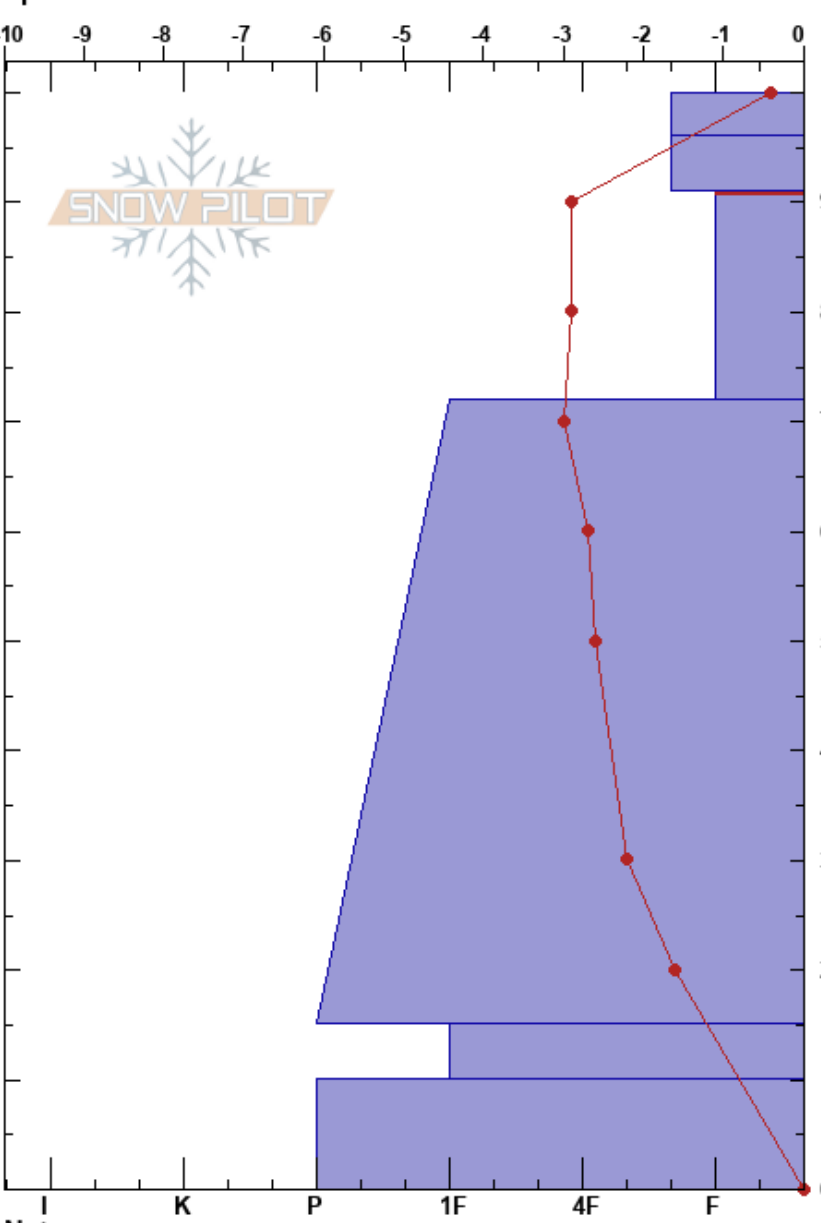

Telemeadows Profile  
 Madison Range-S  
 MT  
 Elevation: 7507 ft  
 Aspect: 100°  
 Specifics:

Dave Zinn  
 03/03/2022 - 10:45am  
 Co-ord: 44.89696N, -111.06327W  
 Slope Angle: 15°  
 Wind Loading: no

Stability: Very Good HS: 100  
 Air Temperature: 10°C  
 Sky Cover: FEW  
 Precipitation: NO  
 Wind: Calm  
 Layer Notes:  
 91-72cm: Problematic layer

Elevation (ft)	Crystal		Moisture	$\rho$ kg/m <sup>3</sup>	Stability tests & Layer comments
	Form	Size			
100					
91-72	○				
72-10	∩	1-2			
10-0	∩	3-6			