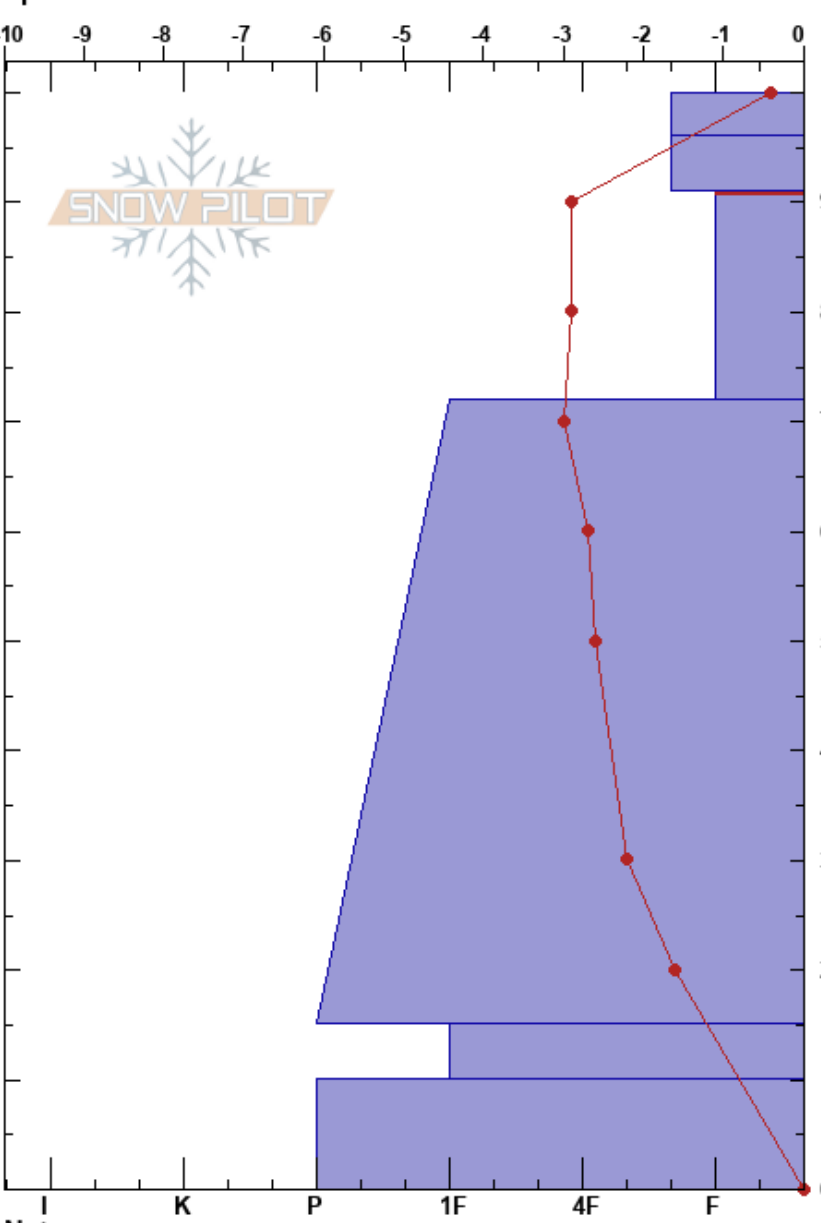

Telemeadows Profile  
 Madison Range-S  
 MT  
 Elevation: 7507 ft  
 Aspect: 100°  
 Specifics:

Dave Zinn  
 03/03/2022 - 10:45am  
 Co-ord: 44.89696N, -111.06327W  
 Slope Angle: 15°  
 Wind Loading: no

Stability: Very Good HS: 100  
 Air Temperature: 10°C  
 Sky Cover: FEW  
 Precipitation: NO  
 Wind: Calm  
 Layer Notes:  
 91-72cm: Problematic layer

Elevation (cm)	Crystal		Moisture	$\rho$ kg/m <sup>3</sup>	Stability tests & Layer comments
	Form	Size			
100					
91-100	○				
85-91	/				
72-85	⊠	1-2			
15-72	⊖				
10-15	^	2-4			
0-10	^	3-6			