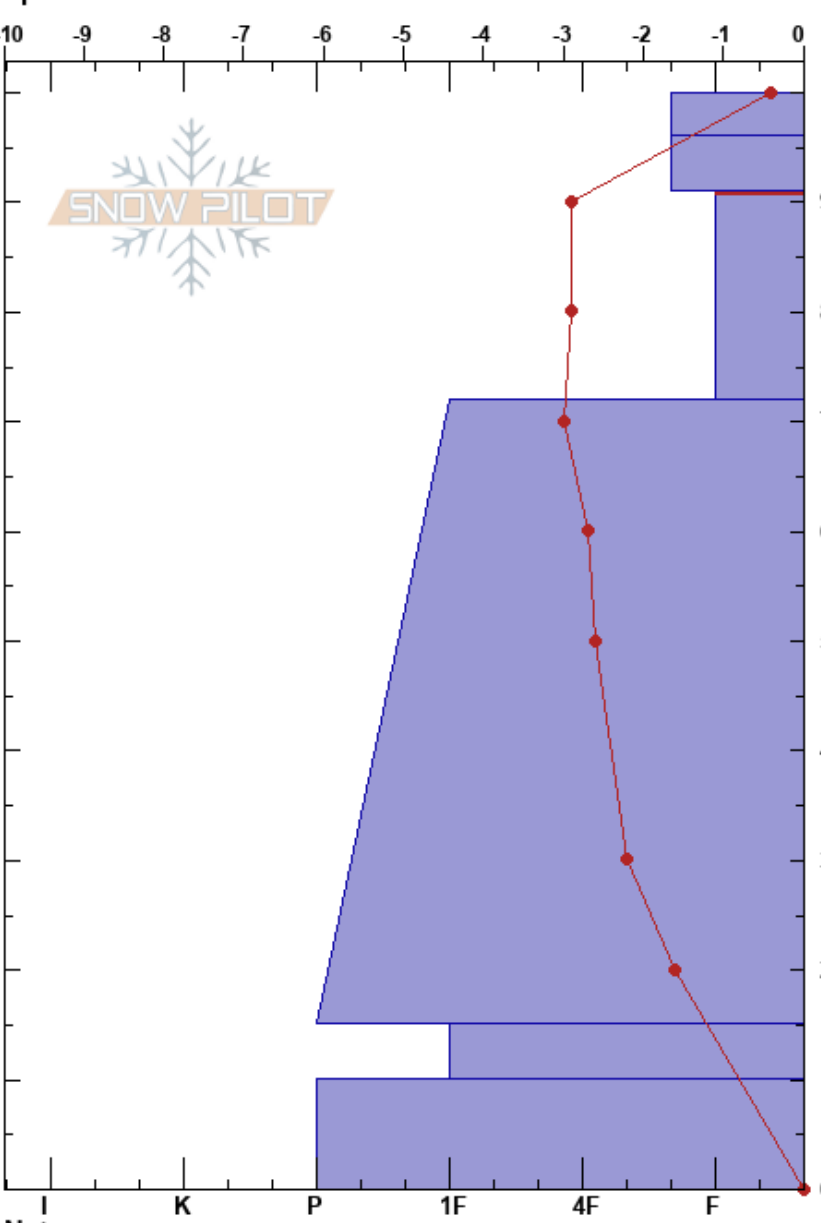

Telemeadows Profile
 Madison Range-S
 MT
 Elevation: 7507 ft
 Aspect: 100°
 Specifics:

Dave Zinn
 03/03/2022 - 10:45am
 Co-ord: 44.89696N, -111.06327W
 Slope Angle: 15°
 Wind Loading: no

Stability: Very Good HS: 100
 Air Temperature: 10°C
 Sky Cover: FEW
 Precipitation: NO
 Wind: Calm
 Layer Notes:
 91-72cm: Problematic layer

| Elevation (ft) | Crystal | | Moisture | ρ kg/m³ | Stability tests & Layer comments |
|----------------|---------|------|----------|---------|----------------------------------|
| | Form | Size | | | |
| 100 | | | | | |
| 91-100 | ○ | | | | |
| 88-91 | / | | | | |
| 72-88 | ⊠ | 1-2 | | | |
| 10-72 | ⊞ | | | | |
| 10-15 | ^ | 2-4 | | | |
| 0-10 | ^ | 3-6 | | | |