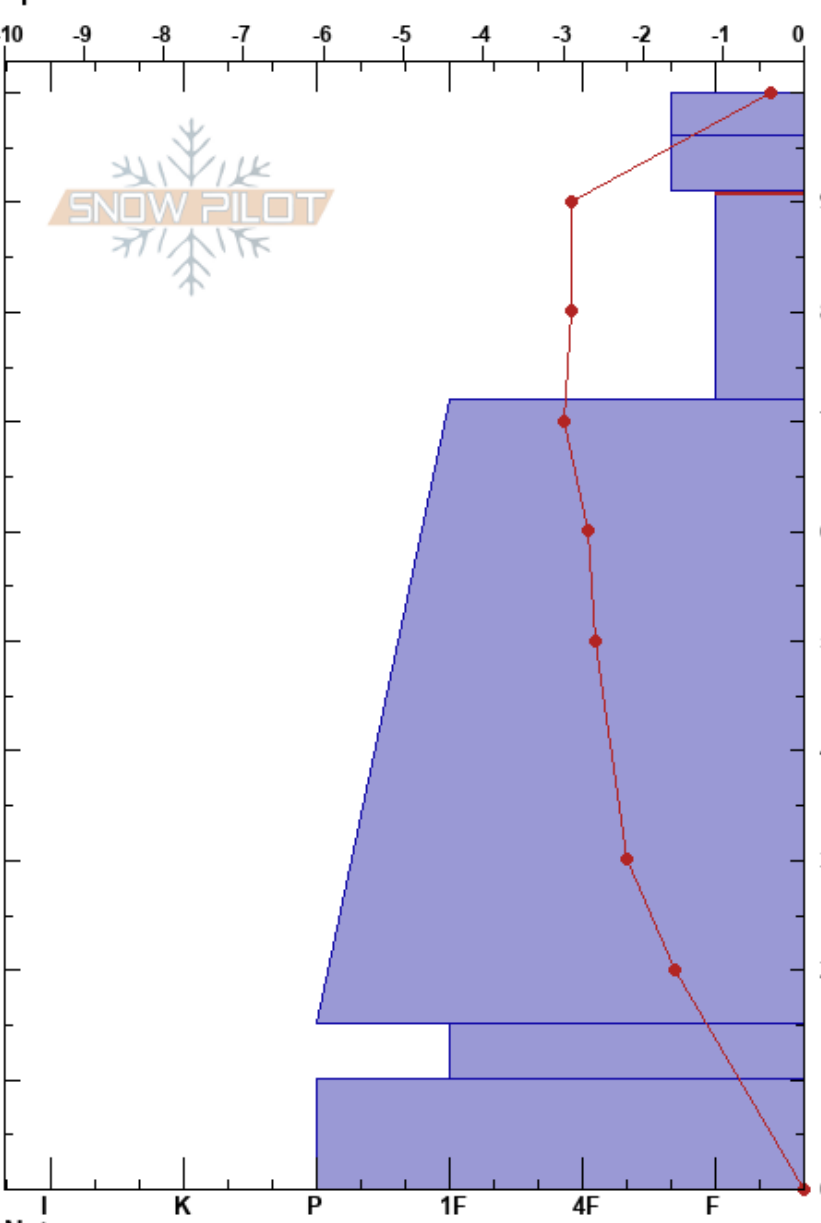

Telemeadows Profile
 Madison Range-S
 MT
 Elevation: 7507 ft
 Aspect: 100°
 Specifics:

Dave Zinn
 03/03/2022 - 10:45am
 Co-ord: 44.89696N, -111.06327W
 Slope Angle: 15°
 Wind Loading: no

Stability: Very Good
 Air Temperature: 10°C
 Sky Cover: FEW
 Precipitation: NO
 Wind: Calm

HS: 100
 Layer Notes:
 91-72cm: Problematic layer

Form	Crystal		Moisture	ρ kg/m ³	Stability tests & Layer comments
	Size				
○					
/					
⊠	1-2				
⊖					
^	2-4				
^	3-6				

Notes:

ECTX