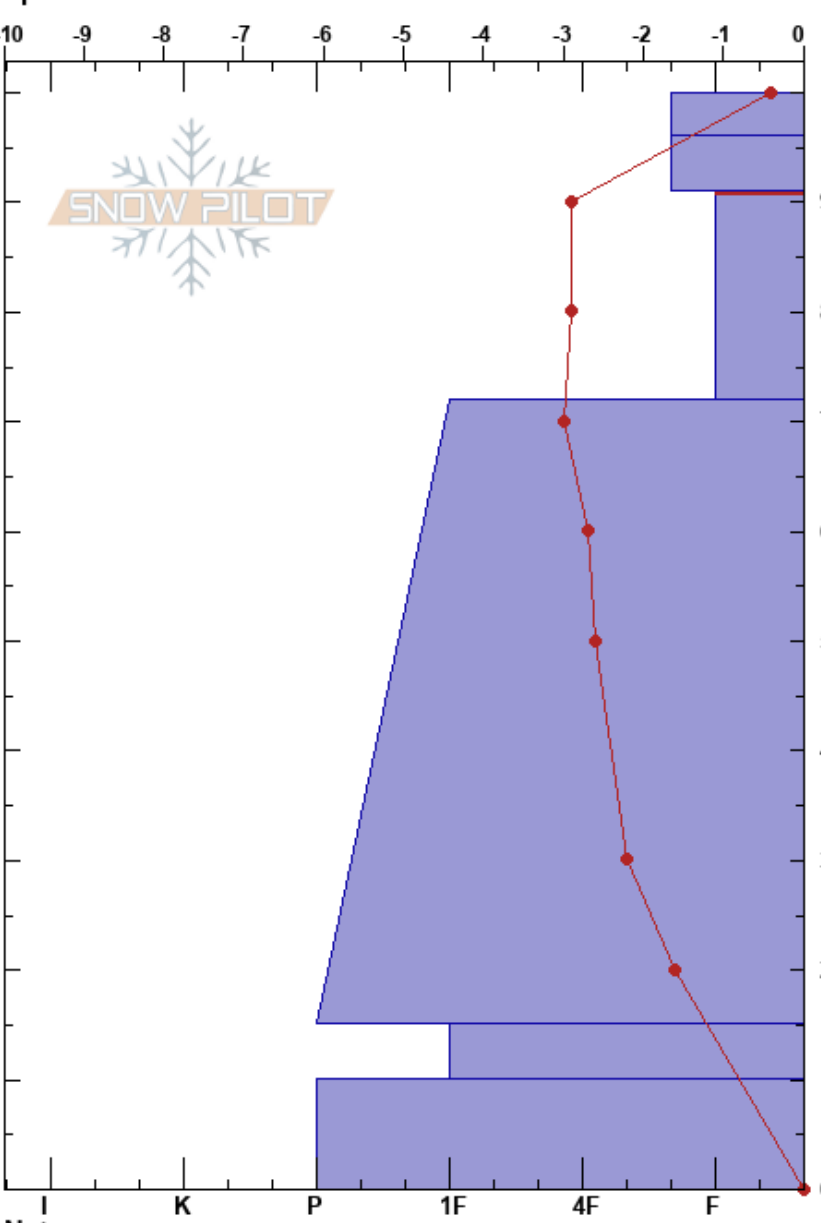

Telemeadows Profile
 Madison Range-S
 MT
 Elevation: 7507 ft
 Aspect: 100°
 Specifics:

Dave Zinn
 03/03/2022 - 10:45am
 Co-ord: 44.89696N, -111.06327W
 Slope Angle: 15°
 Wind Loading: no

Stability: Very Good HS: 100
 Air Temperature: 10°C
 Sky Cover: FEW
 Precipitation: NO
 Wind: Calm
 Layer Notes:
 91-72cm: Problematic layer

Elevation (cm)	Crystal		Moisture	ρ kg/m ³	Stability tests & Layer comments
	Form	Size			
100					
91-100	○				
85-91	/				
72-85	⊠	1-2			
15-72	⊖				
10-15	^	2-4			
0-10	^	3-6			

Notes:

ECTX