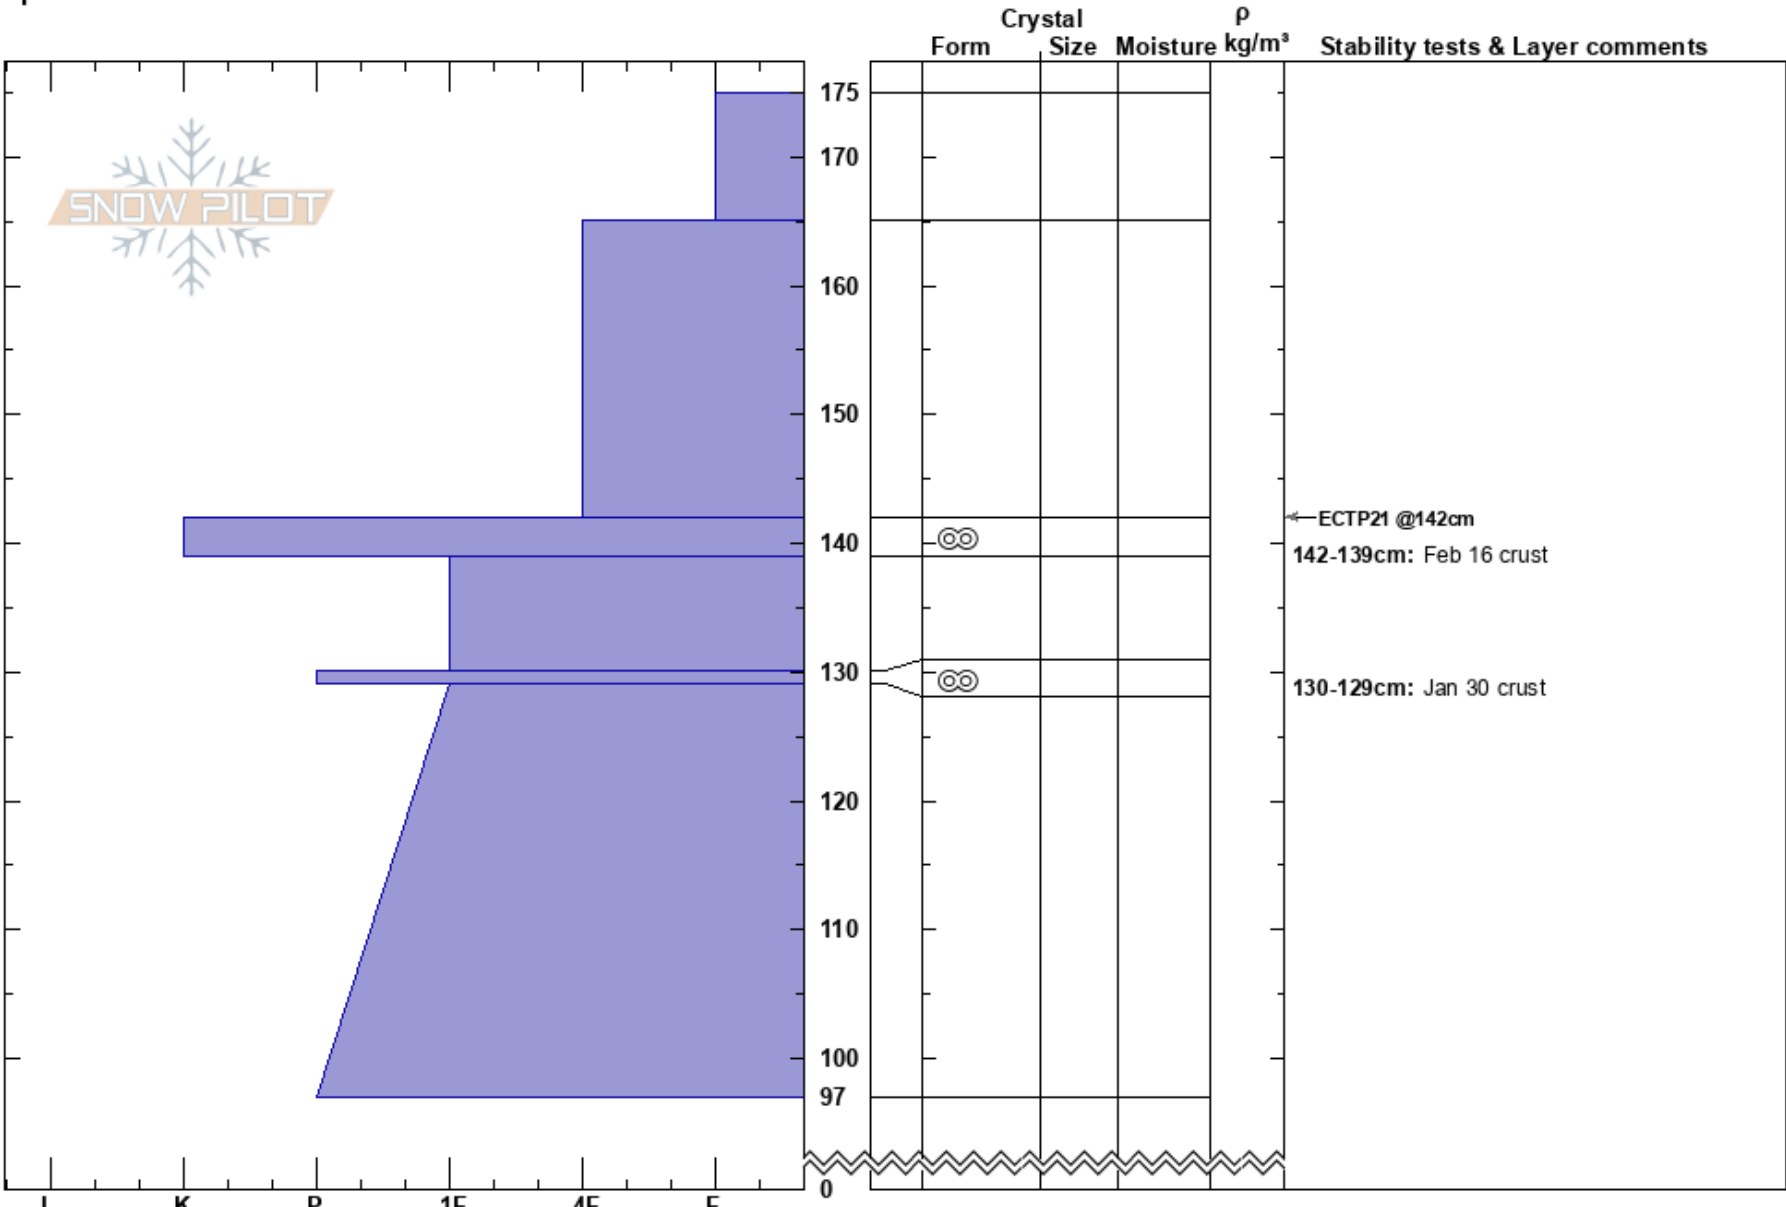

Hawk Ridge TP  
 Rockies  
 BC  
 Elevation: 2260 m  
 Aspect: S  
 Specifics:

Banff Visitor Safety  
 03/03/2022 - 12:00  
 Co-ord: 51.06078N, -115.97123W  
 Slope Angle:  
 Wind Loading:

Stability:  
 Air Temperature: -2°C  
 Sky Cover: OVC  
 Precipitation: S-1  
 Wind: SW Light Breeze

HS: 175  
 PS: 20  
 142-139cm: Feb 16 crust  
 130-129cm: Jan 30 crust

Notes: