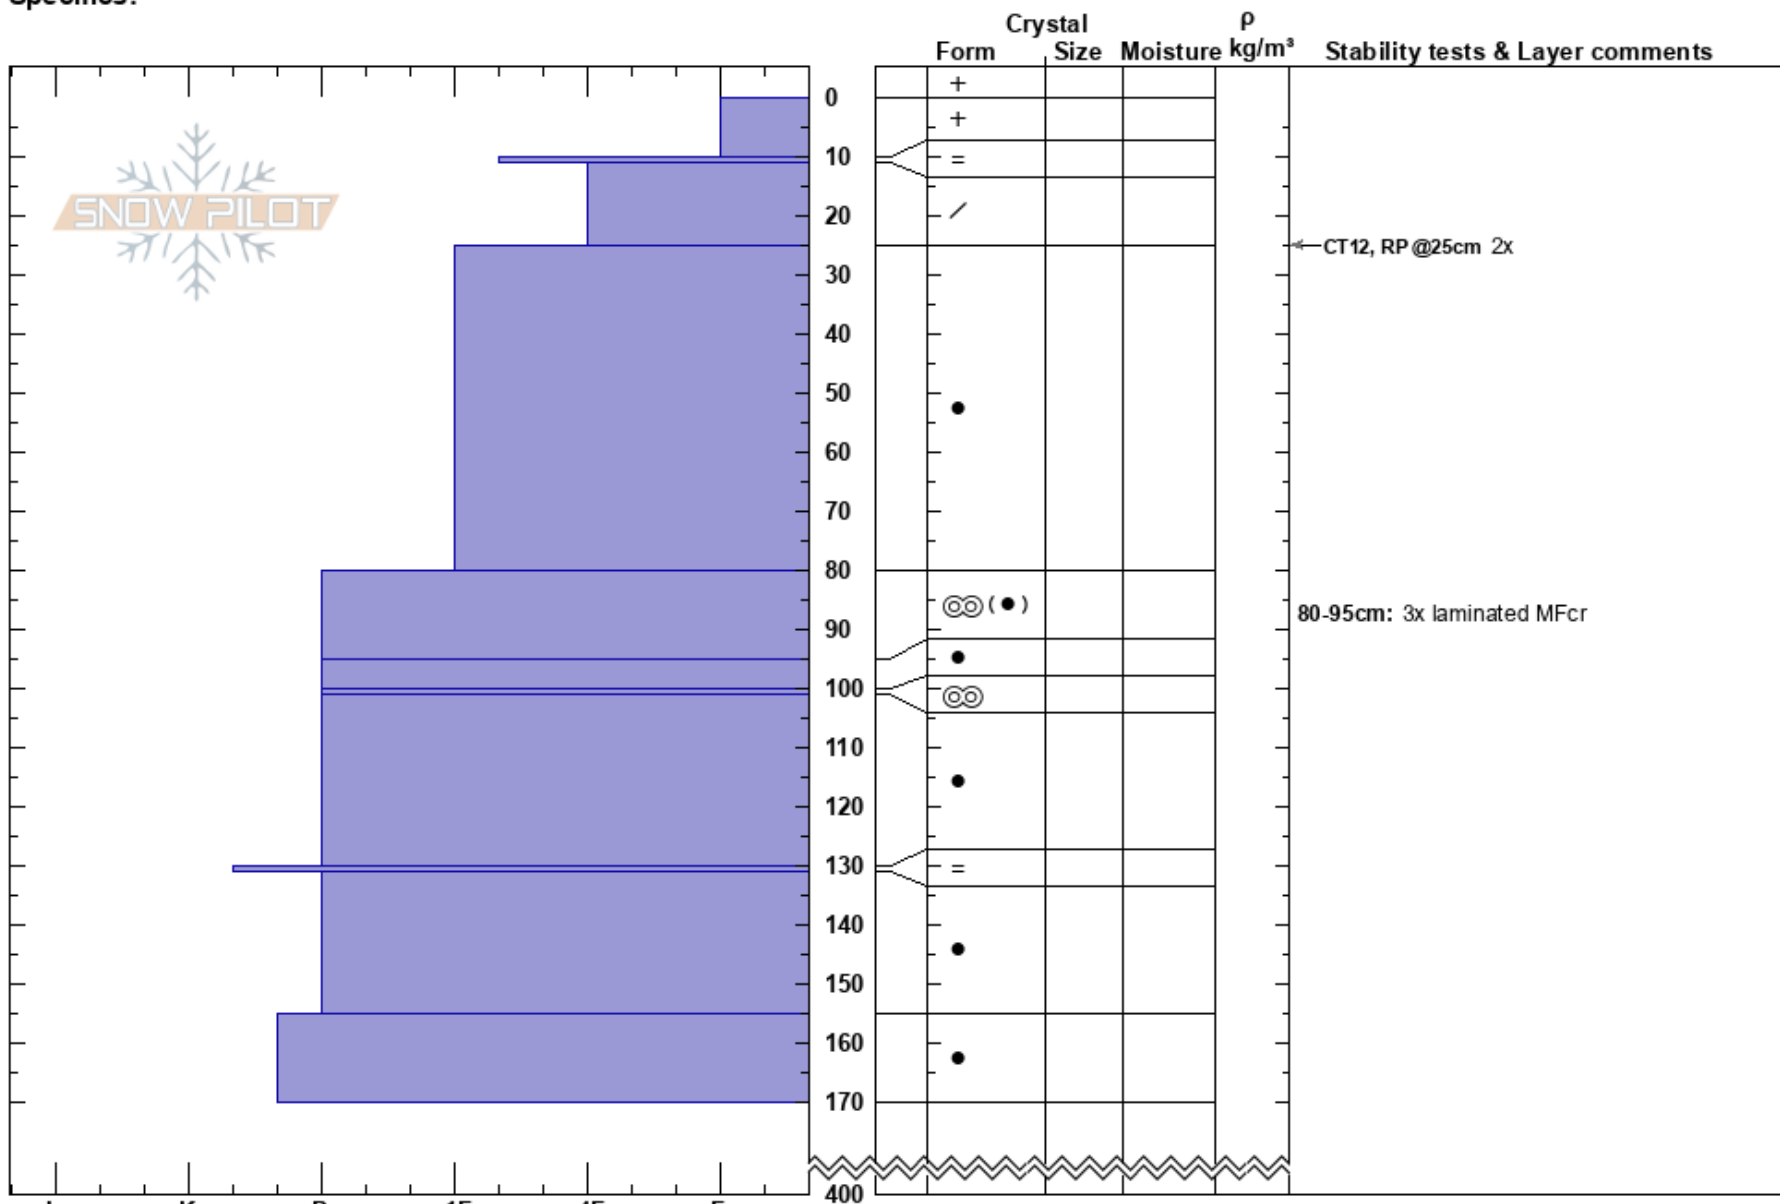

Showtime right  
 Monashee  
 BC  
 Elevation: 2000 m  
 Aspect: SE  
 Specifics:

Mustang Powder  
 03/03/2022 - 10:00  
 Co-ord: 11U 377248W 5673302N  
 Slope Angle:  
 Wind Loading:

Stability:  
 Air Temperature:  
 Sky Cover: OVC  
 Precipitation: S-1  
 Wind: Calm

HS:400  
 Layer Notes:  
 80-95cm: 3x laminated MFcr

Notes: Treeline feature, open slope, pit dug in an opening below and above small tree islands