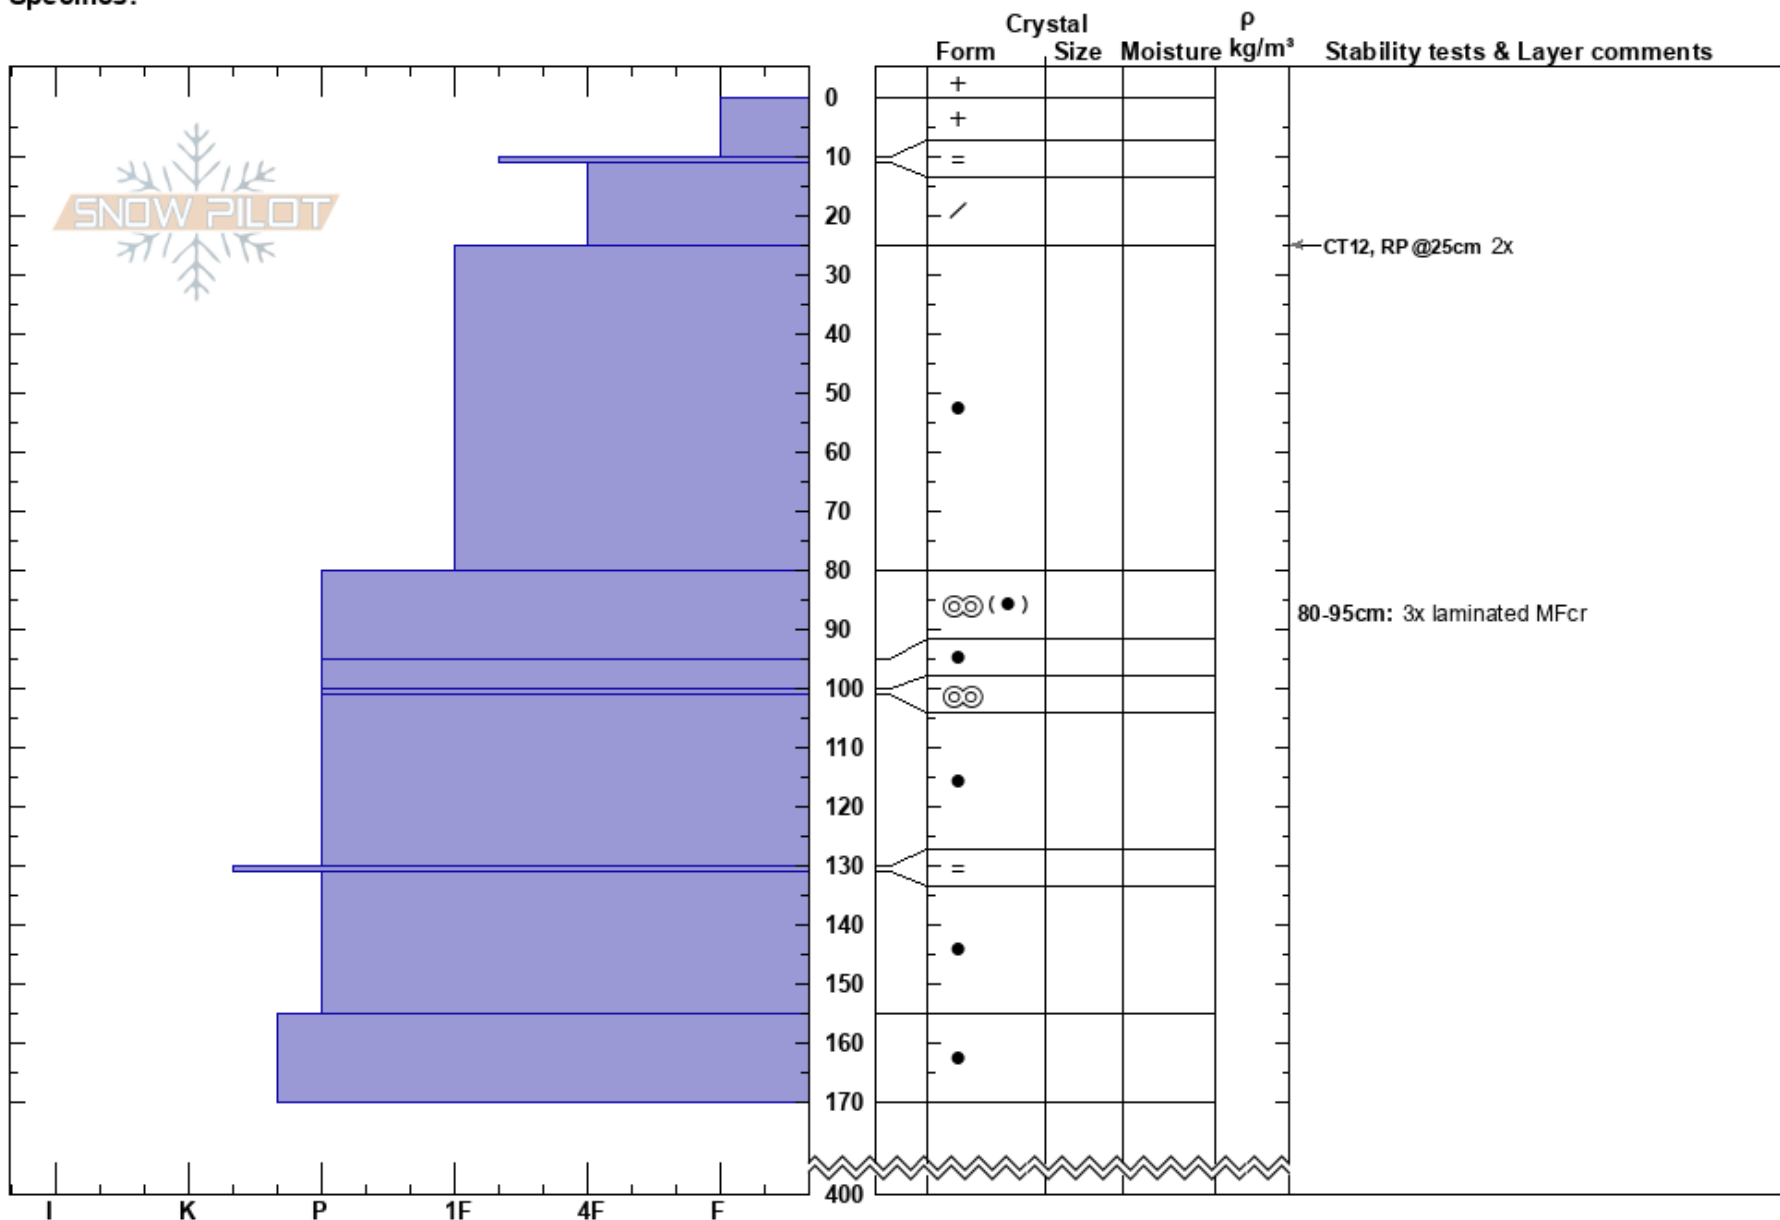

Showtime right
 Monashee
 BC
 Elevation: 2000 m
 Aspect: SE
 Specifics:

Mustang Powder
 03/03/2022 - 10:00
 Co-ord: 11U 377248W 5673302N
 Slope Angle:
 Wind Loading:

Stability:
 Air Temperature:
 Sky Cover: OVC
 Precipitation: S-1
 Wind: Calm

HS:400
 Layer Notes:
 80-95cm: 3x laminated MFcr

Notes: Treeline feature, open slope, pit dug in an opening below and above small tree islands