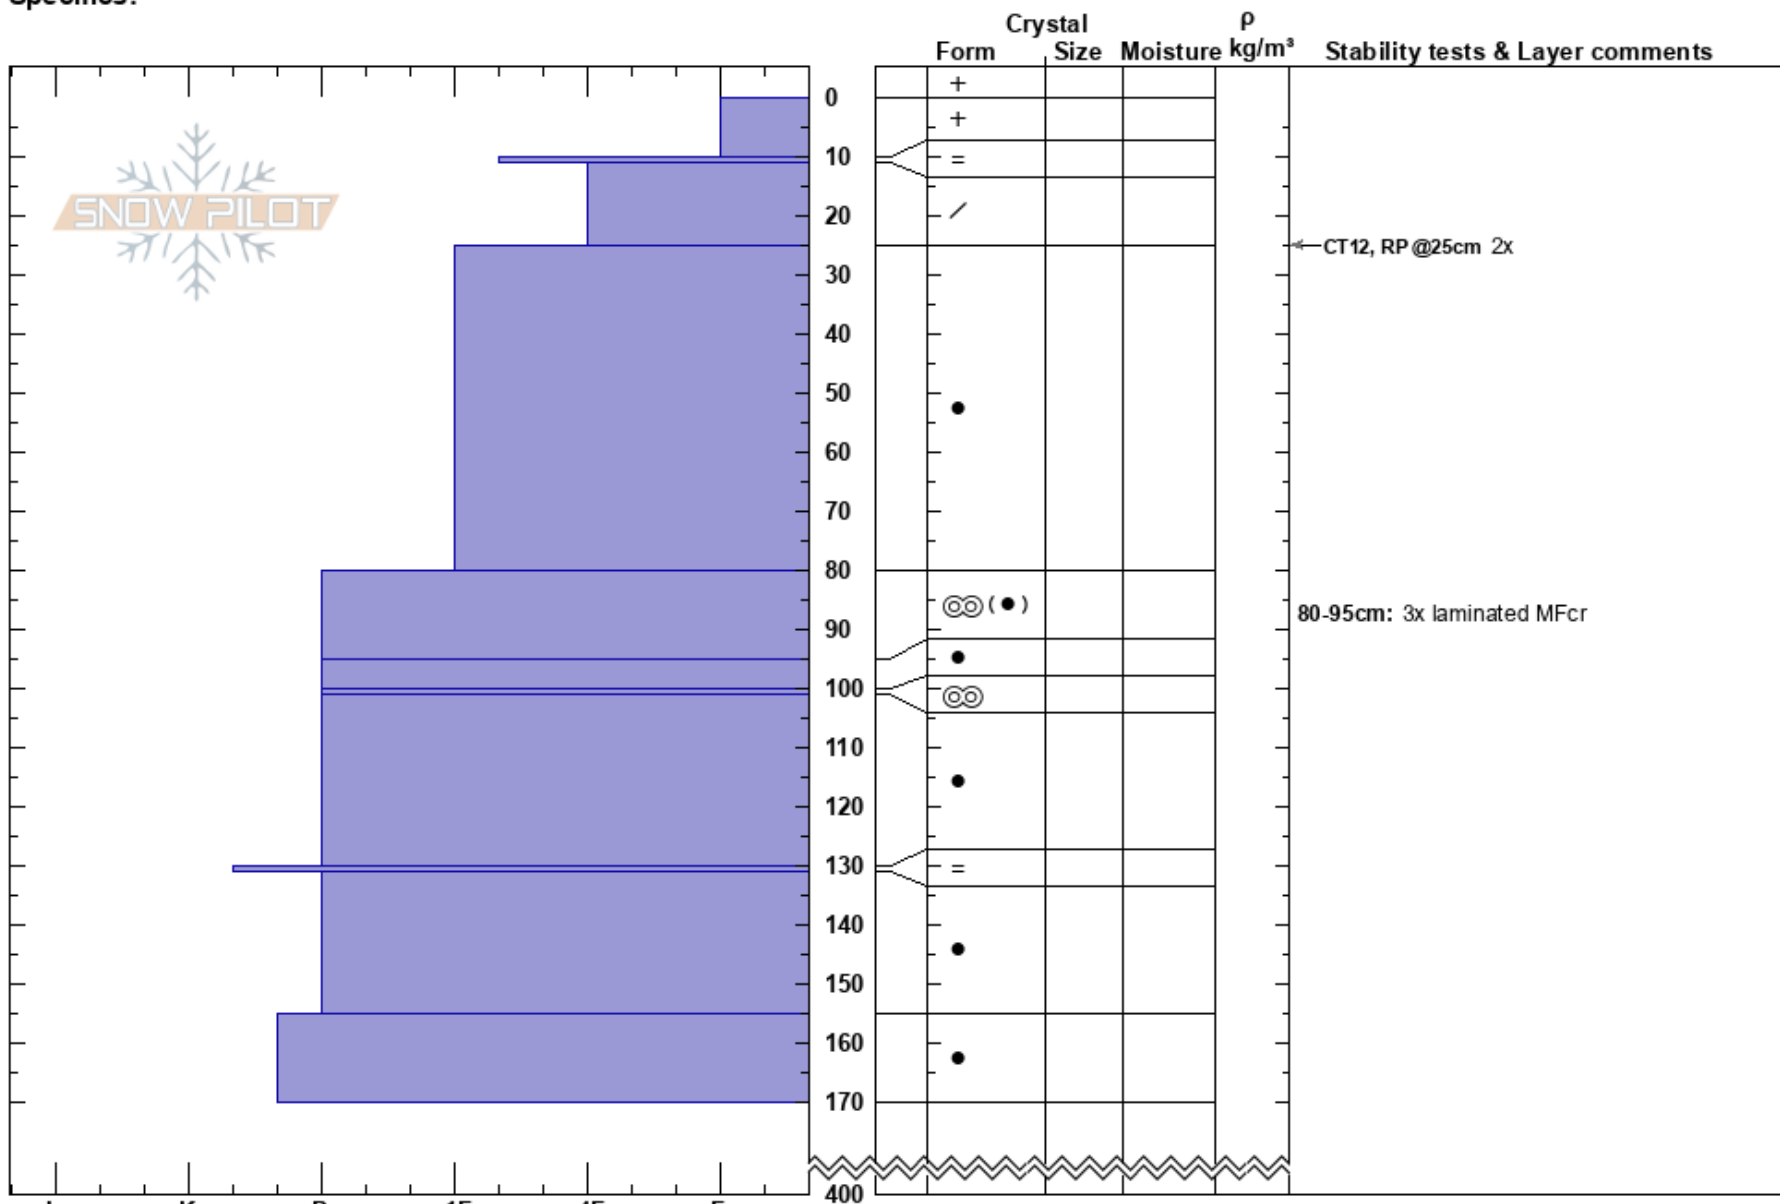

Showtime right
 Monashee
 BC
 Elevation: 2000 m
 Aspect: SE
 Specifics:

Mustang Powder
 03/03/2022 - 10:00
 Co-ord: 11U 377248W 5673302N
 Slope Angle:
 Wind Loading:

Stability:
 Air Temperature:
 Sky Cover: OVC
 Precipitation: S-1
 Wind: Calm

HS:400
 Layer Notes:
 80-95cm: 3x laminated MFcr

Notes: Treeline feature, open slope, pit dug in an opening below and above small tree islands