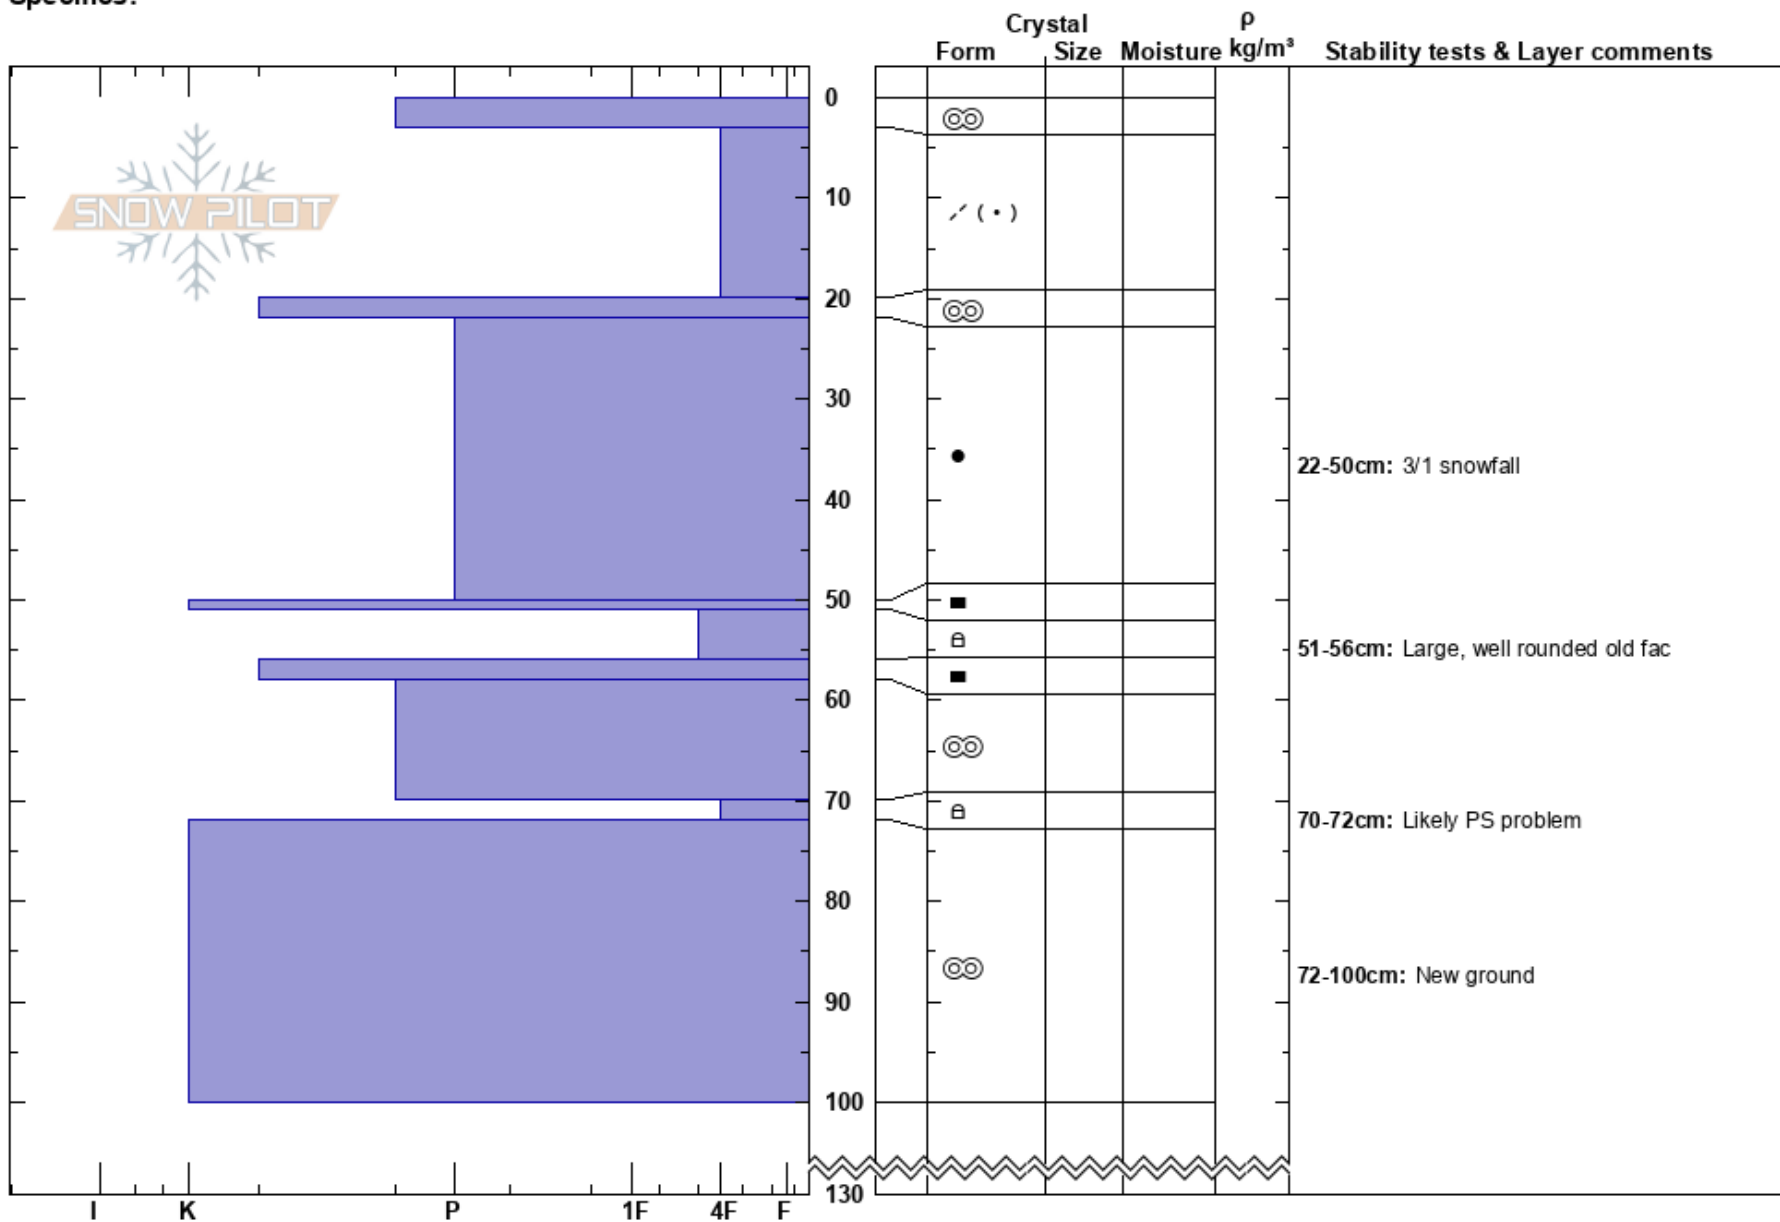

Siglo Ski Area
 Tröllaskagi
 Iceland
Elevation: 1597 ft
Aspect:
Specifics:

Steve Banks
 03/03/2022 - 11:00
Co-ord: 27W 592157W 7338562N
Slope Angle: 35°
Wind Loading:

Stability:
Air Temperature:
Sky Cover: SCT
Precipitation: NO
Wind: Calm

HS: 130
PF: 5
PS: 2
Layer Notes:
 22-50cm: 3/1 snowfall
 51-56cm: Large, well rounded old fac
 70-72cm: Likely PS problem
 70-72cm: Problematic layer
 72-100cm: New ground

Notes: