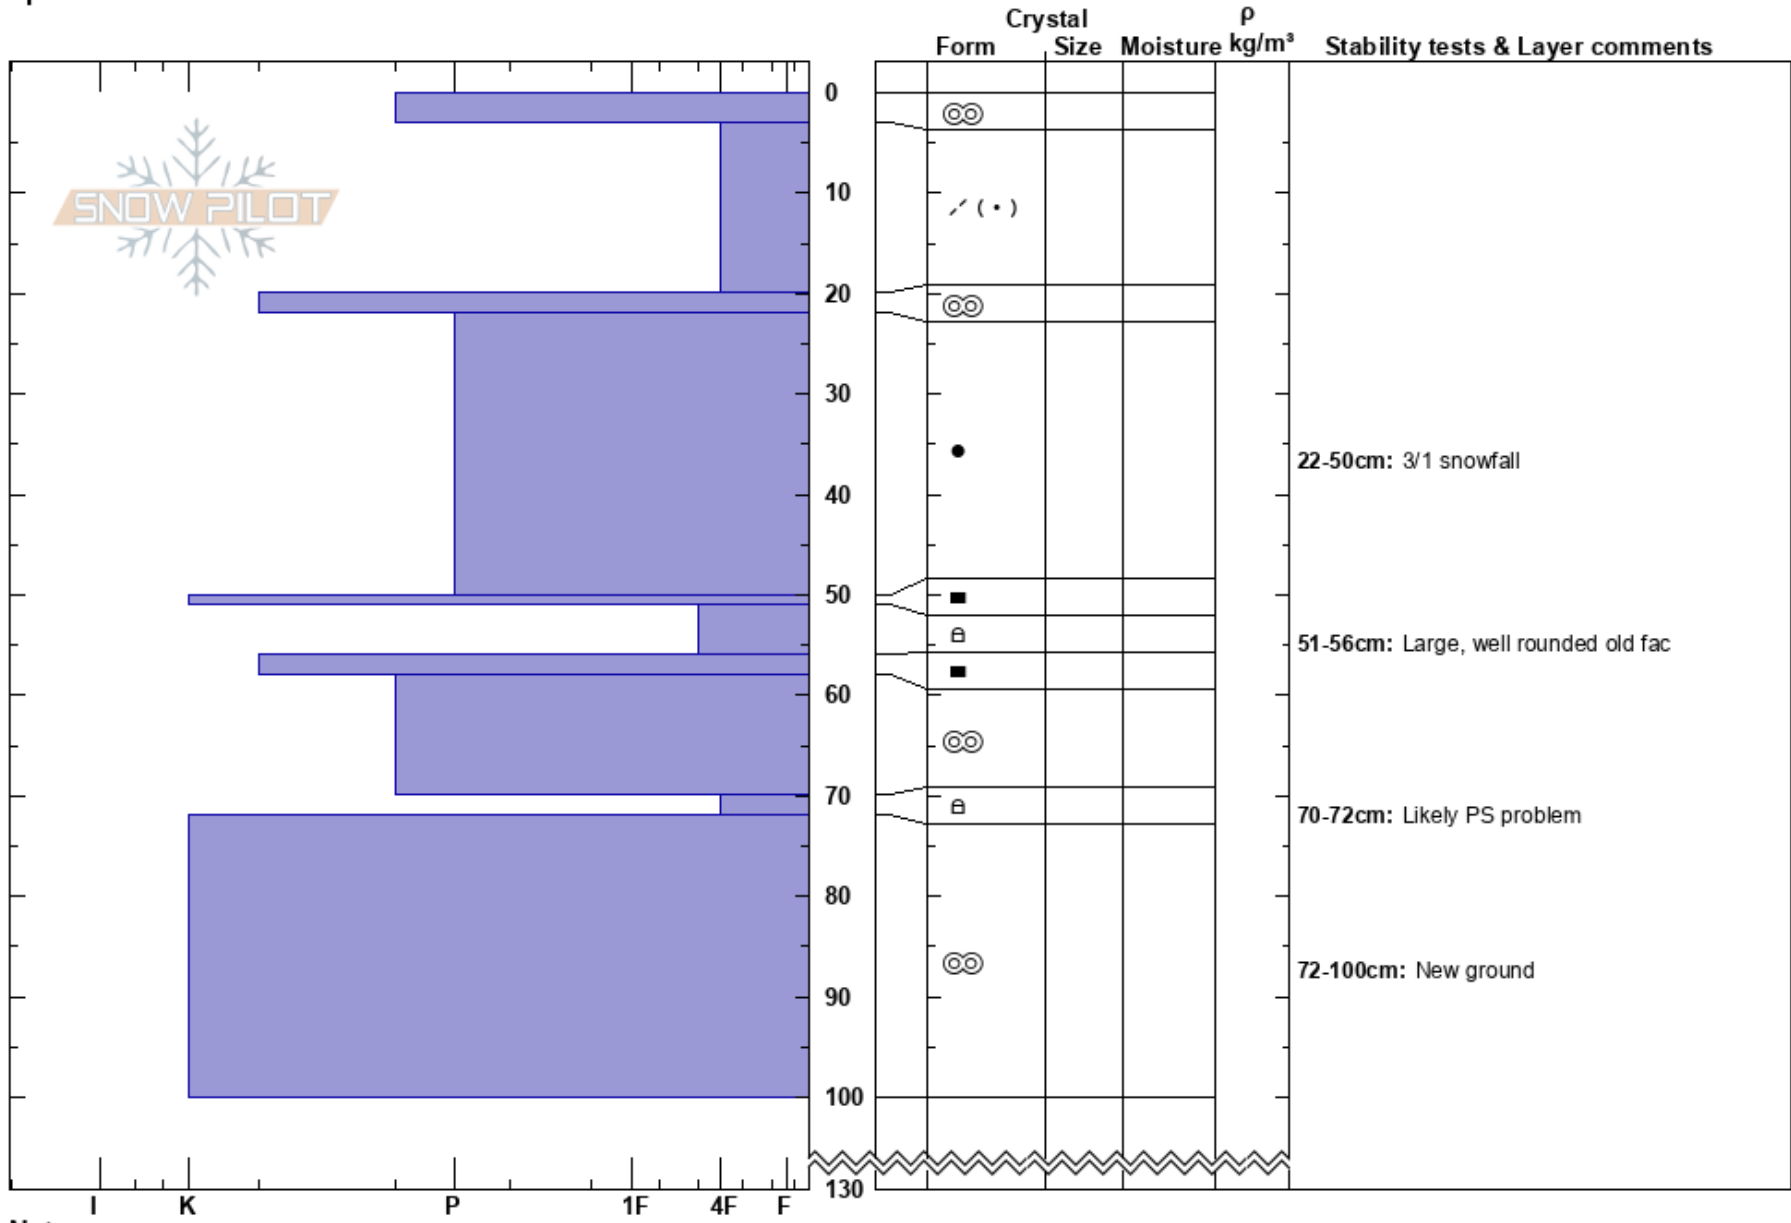

Siglo Ski Area
 Tröllaskagi
 Iceland
Elevation: 1597 ft
Aspect:
Specifics:

Steve Banks
 03/03/2022 - 11:00
Co-ord: 27W 592157W 7338562N
Slope Angle: 35°
Wind Loading:

Stability:
Air Temperature:
Sky Cover: SCT
Precipitation: NO
Wind: Calm

HS: 130
PF: 5
PS: 2
Layer Notes:
 22-50cm: 3/1 snowfall
 51-56cm: Large, well rounded old fac
 70-72cm: Likely PS problem
 70-72cm: Problematic layer
 72-100cm: New ground

Notes: