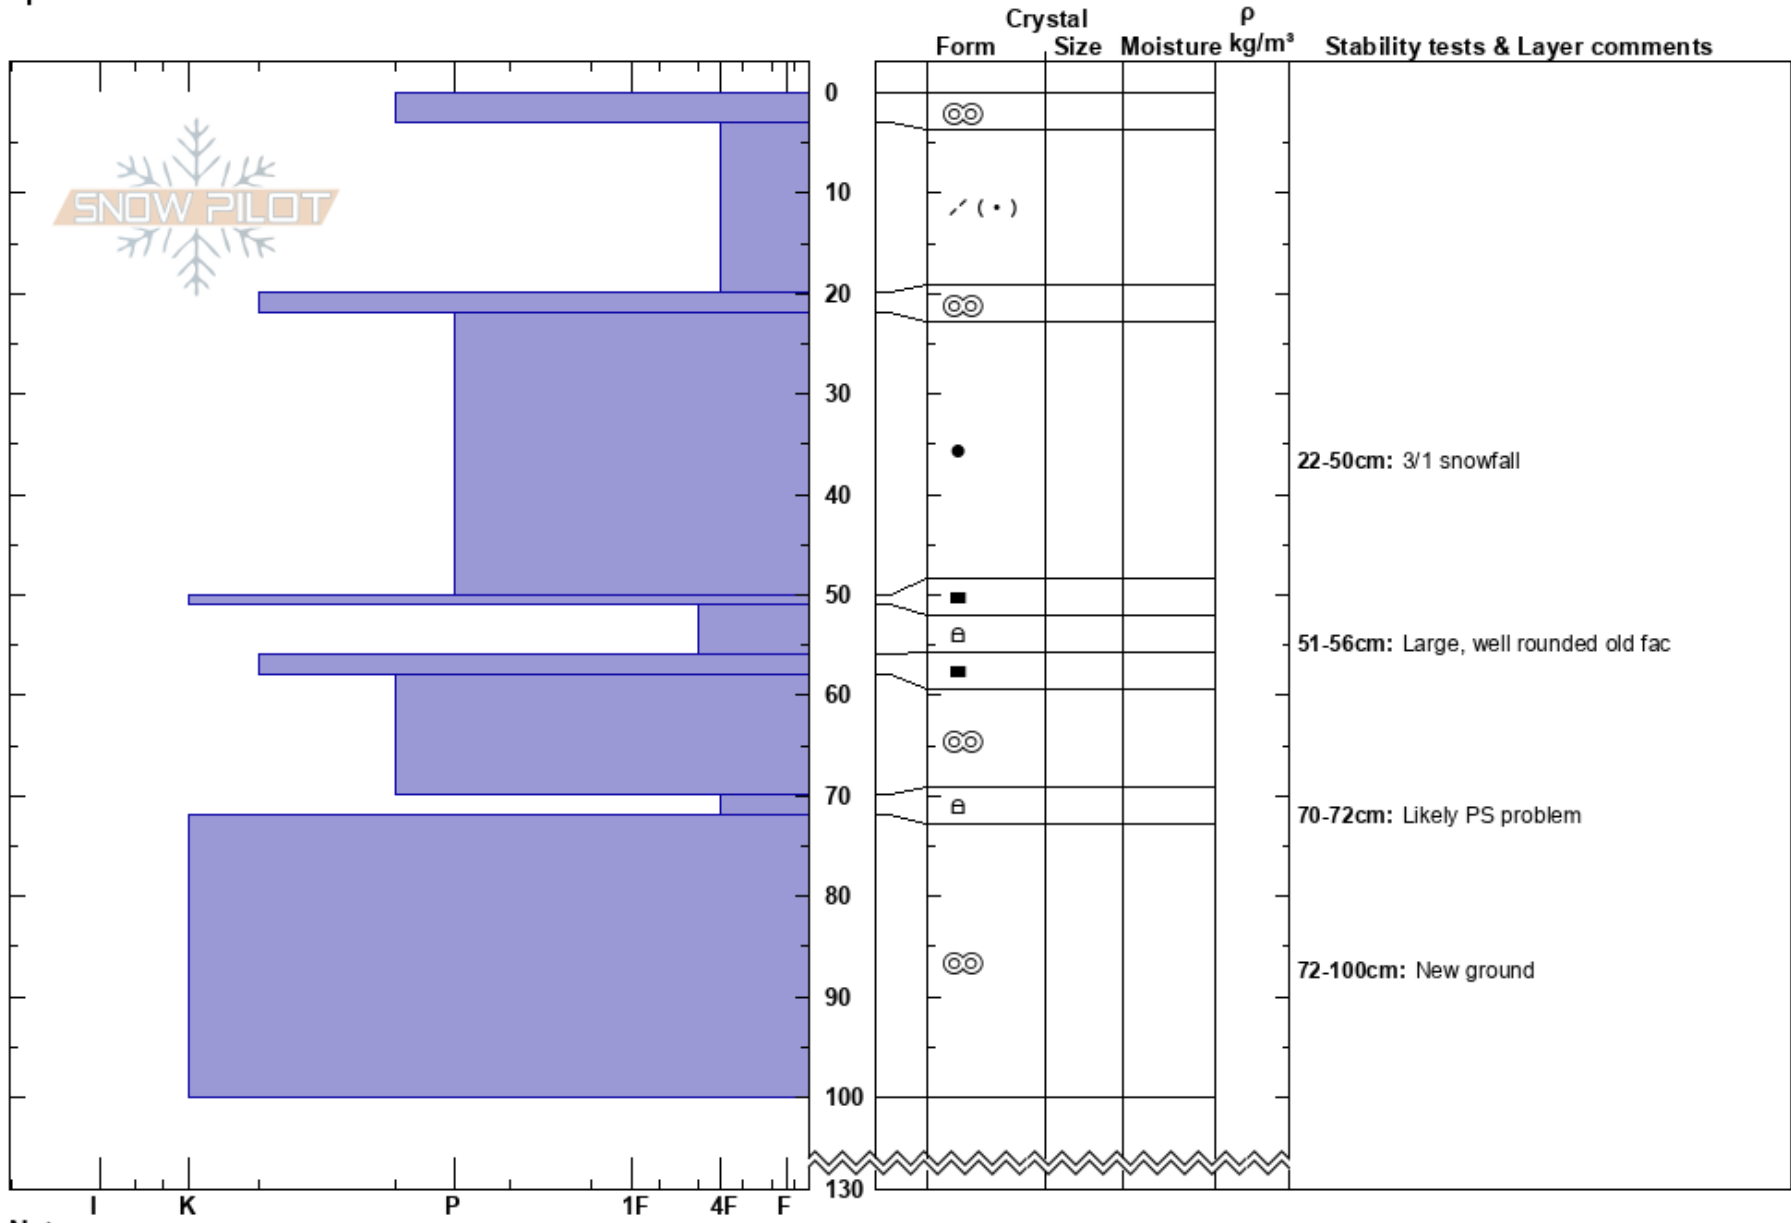

Siglo Ski Area  
 Tröllaskagi  
 Iceland  
**Elevation:** 1597 ft  
**Aspect:**  
**Specifics:**

Steve Banks  
 03/03/2022 - 11:00  
**Co-ord:** 27W 592157W 7338562N  
**Slope Angle:** 35°  
**Wind Loading:**

**Stability:**  
**Air Temperature:**  
**Sky Cover:** SCT  
**Precipitation:** NO  
**Wind:** Calm

**HS:** 130  
**PF:** 5  
**PS:** 2  
**Layer Notes:**  
 22-50cm: 3/1 snowfall  
 51-56cm: Large, well rounded old fac  
 70-72cm: Likely PS problem  
 70-72cm: Problematic layer  
 72-100cm: New ground