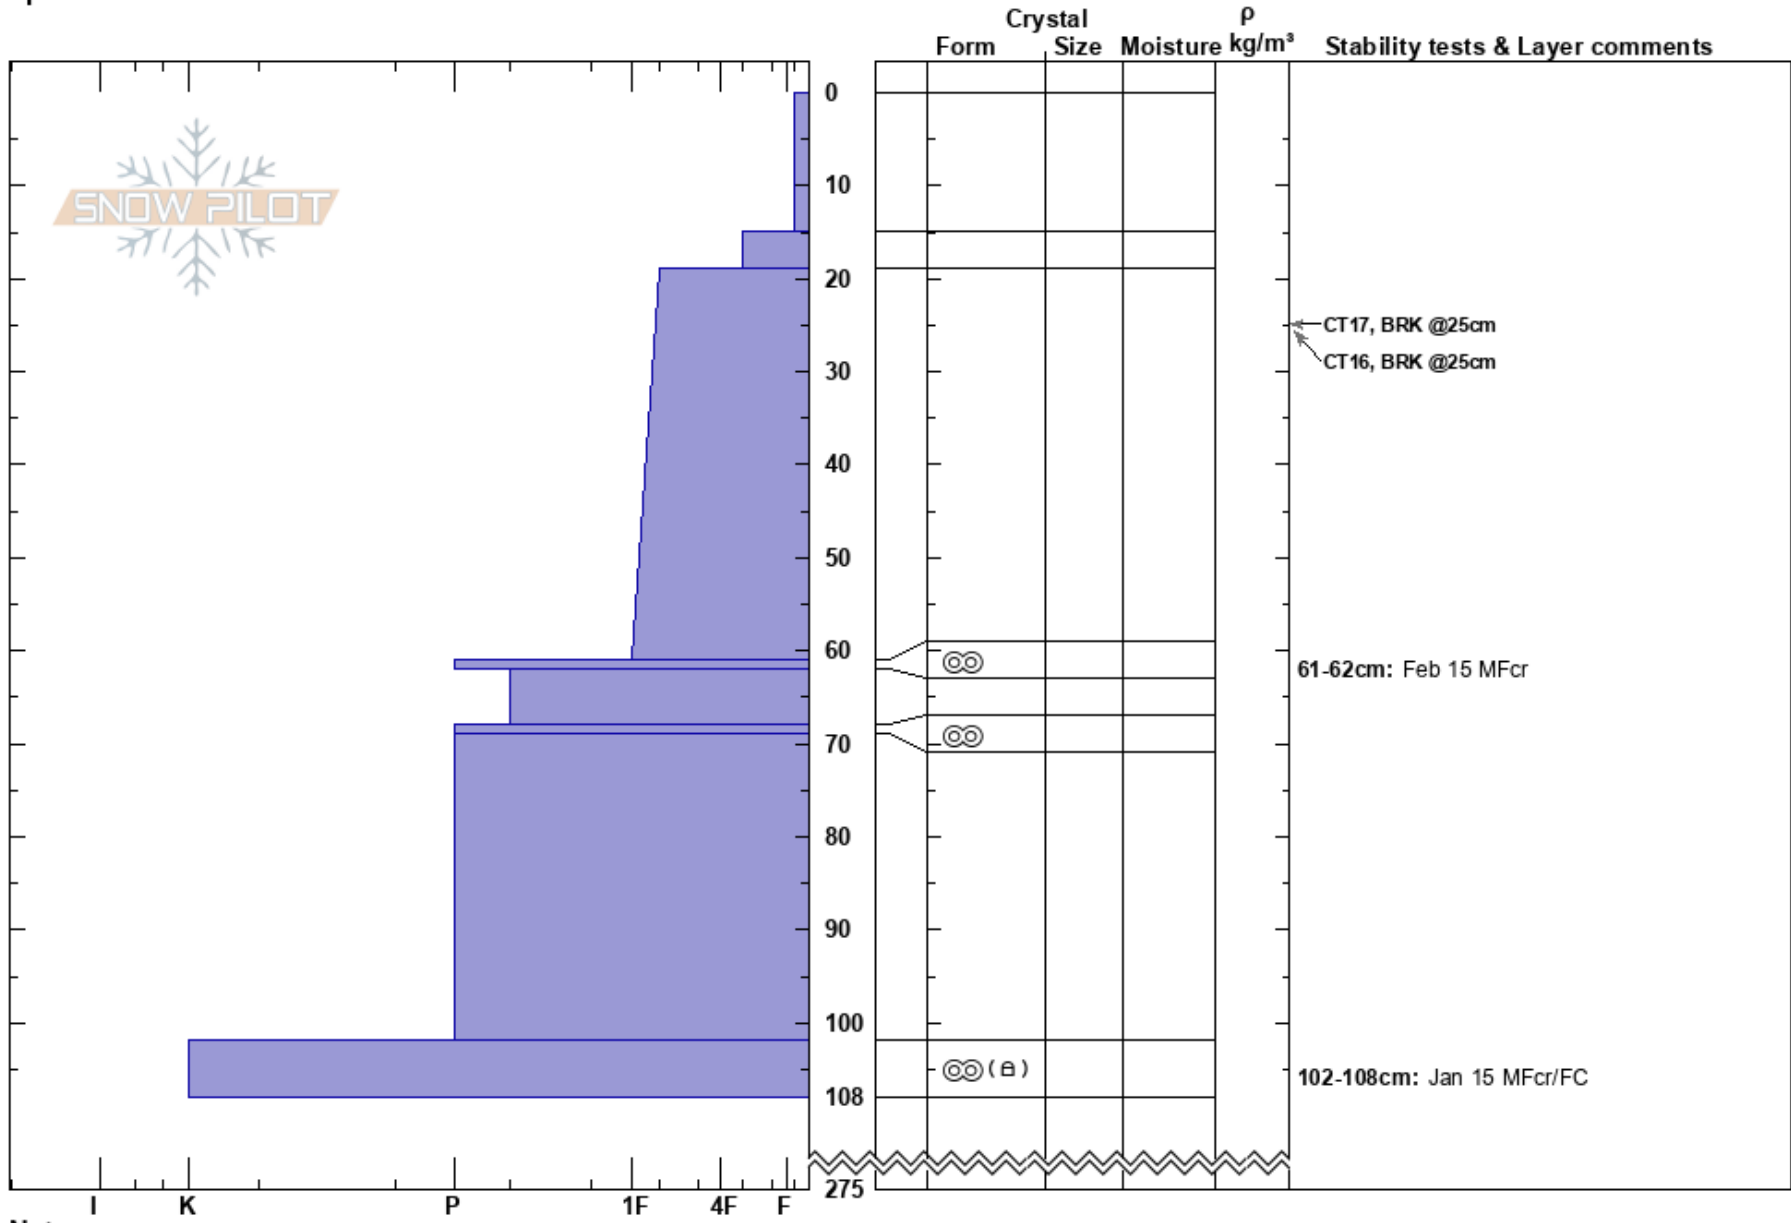

220303 Cave Right TP
 Monashee
 BC
 Elevation: 2110 m
 Aspect: NW
 Specifics:

Monashee Powder
 03/03/2022 - 12:30
 Co-ord:
 Slope Angle: 30°
 Wind Loading:

Stability: **HS:275**
 Air Temperature: -4.6°C PF: 45
 Sky Cover: OVC
 Precipitation: S1
 Wind: Calm

Layer Notes:
 61-62cm: Feb 15 MFcr
 102-108cm: Jan 15 MFcr/FC

Notes: Near middle of main ski run upper pitch before it rolls steeply, likely exposed to predominate downslope winds