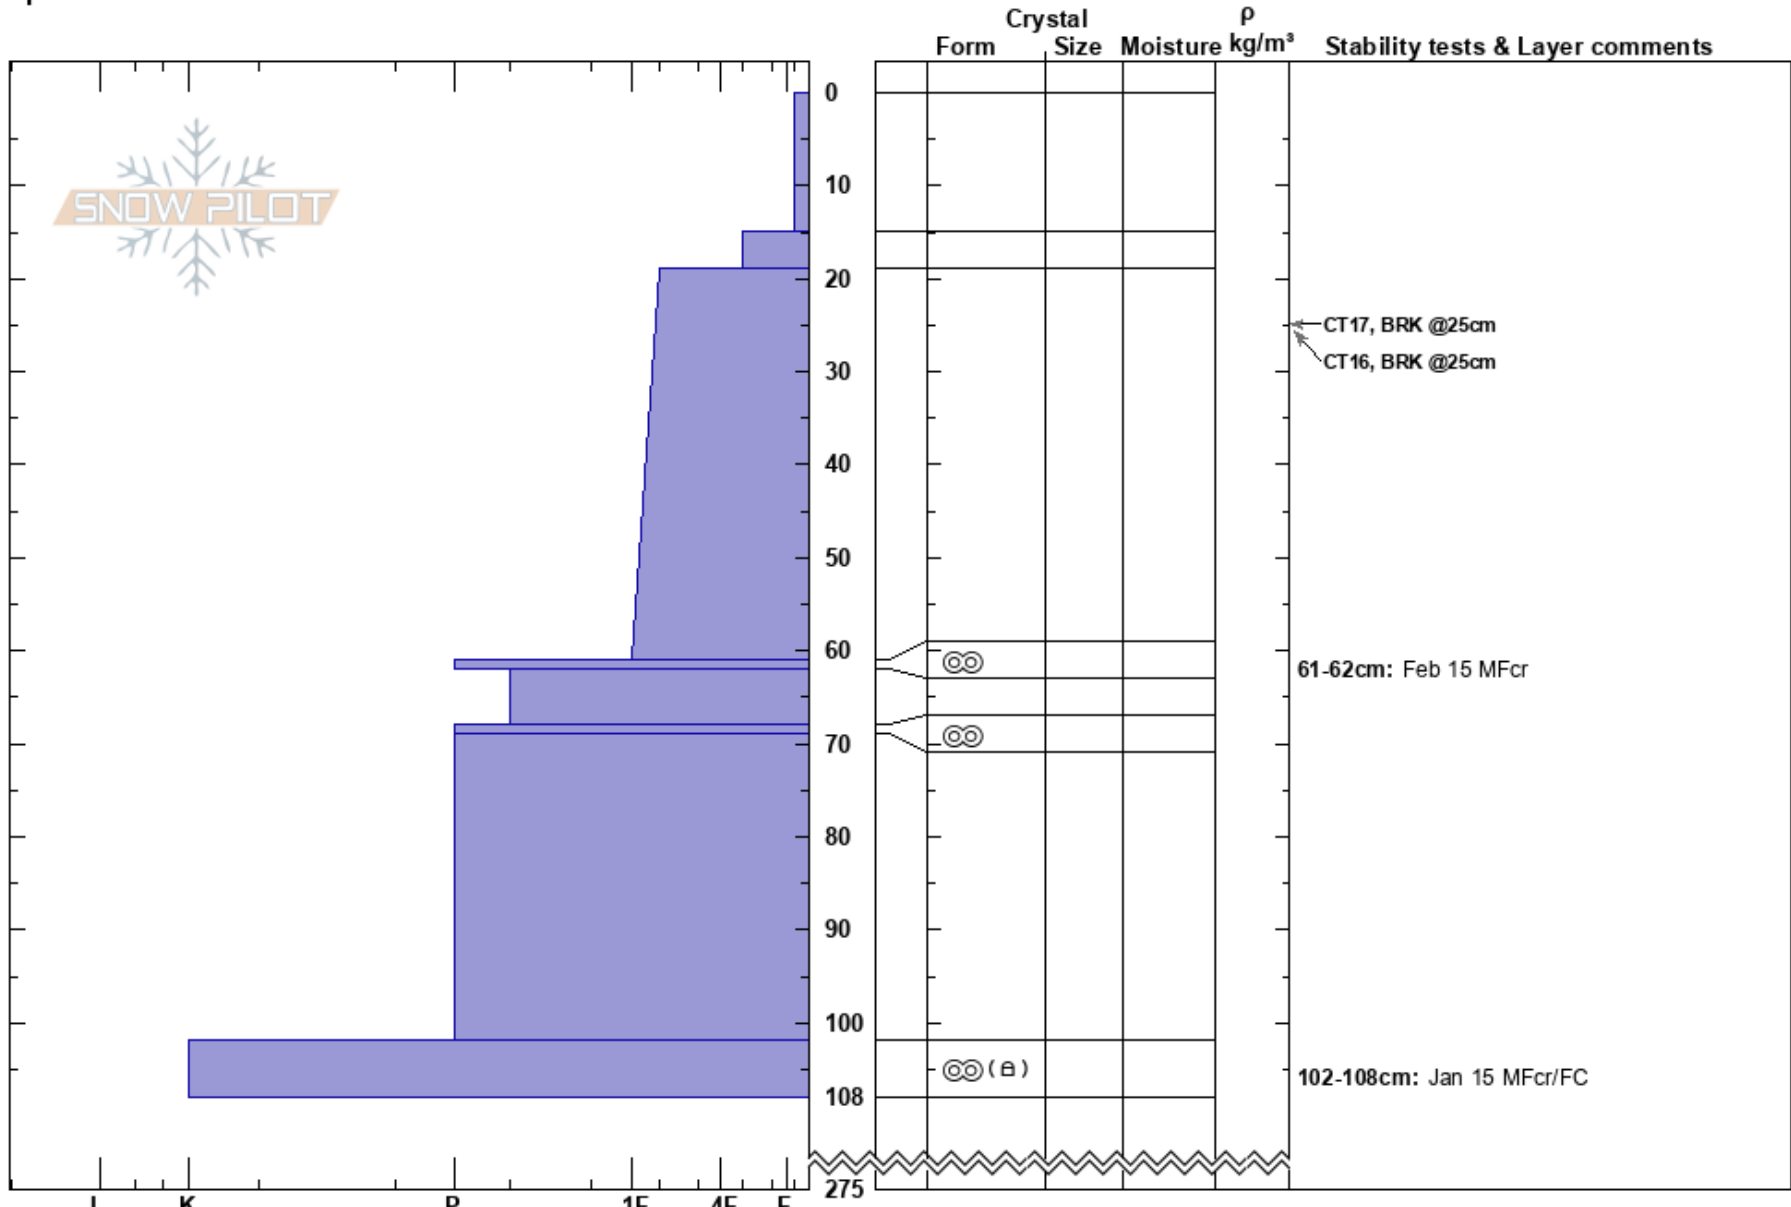

220303 Cave Right TP
 Monashee
 BC
 Elevation: 2110 m
 Aspect: NW
 Specifics:

Monashee Powder
 03/03/2022 - 12:30
 Co-ord:
 Slope Angle: 30°
 Wind Loading:

Stability: **HS:275**
 Air Temperature: -4.6°C PF: 45
 Sky Cover: OVC
 Precipitation: S1
 Wind: Calm

Layer Notes:
 61-62cm: Feb 15 MFcr
 102-108cm: Jan 15 MFcr/FC

Notes: Near middle of main ski run upper pitch before it rolls steeply, likely exposed to predominate downslope winds