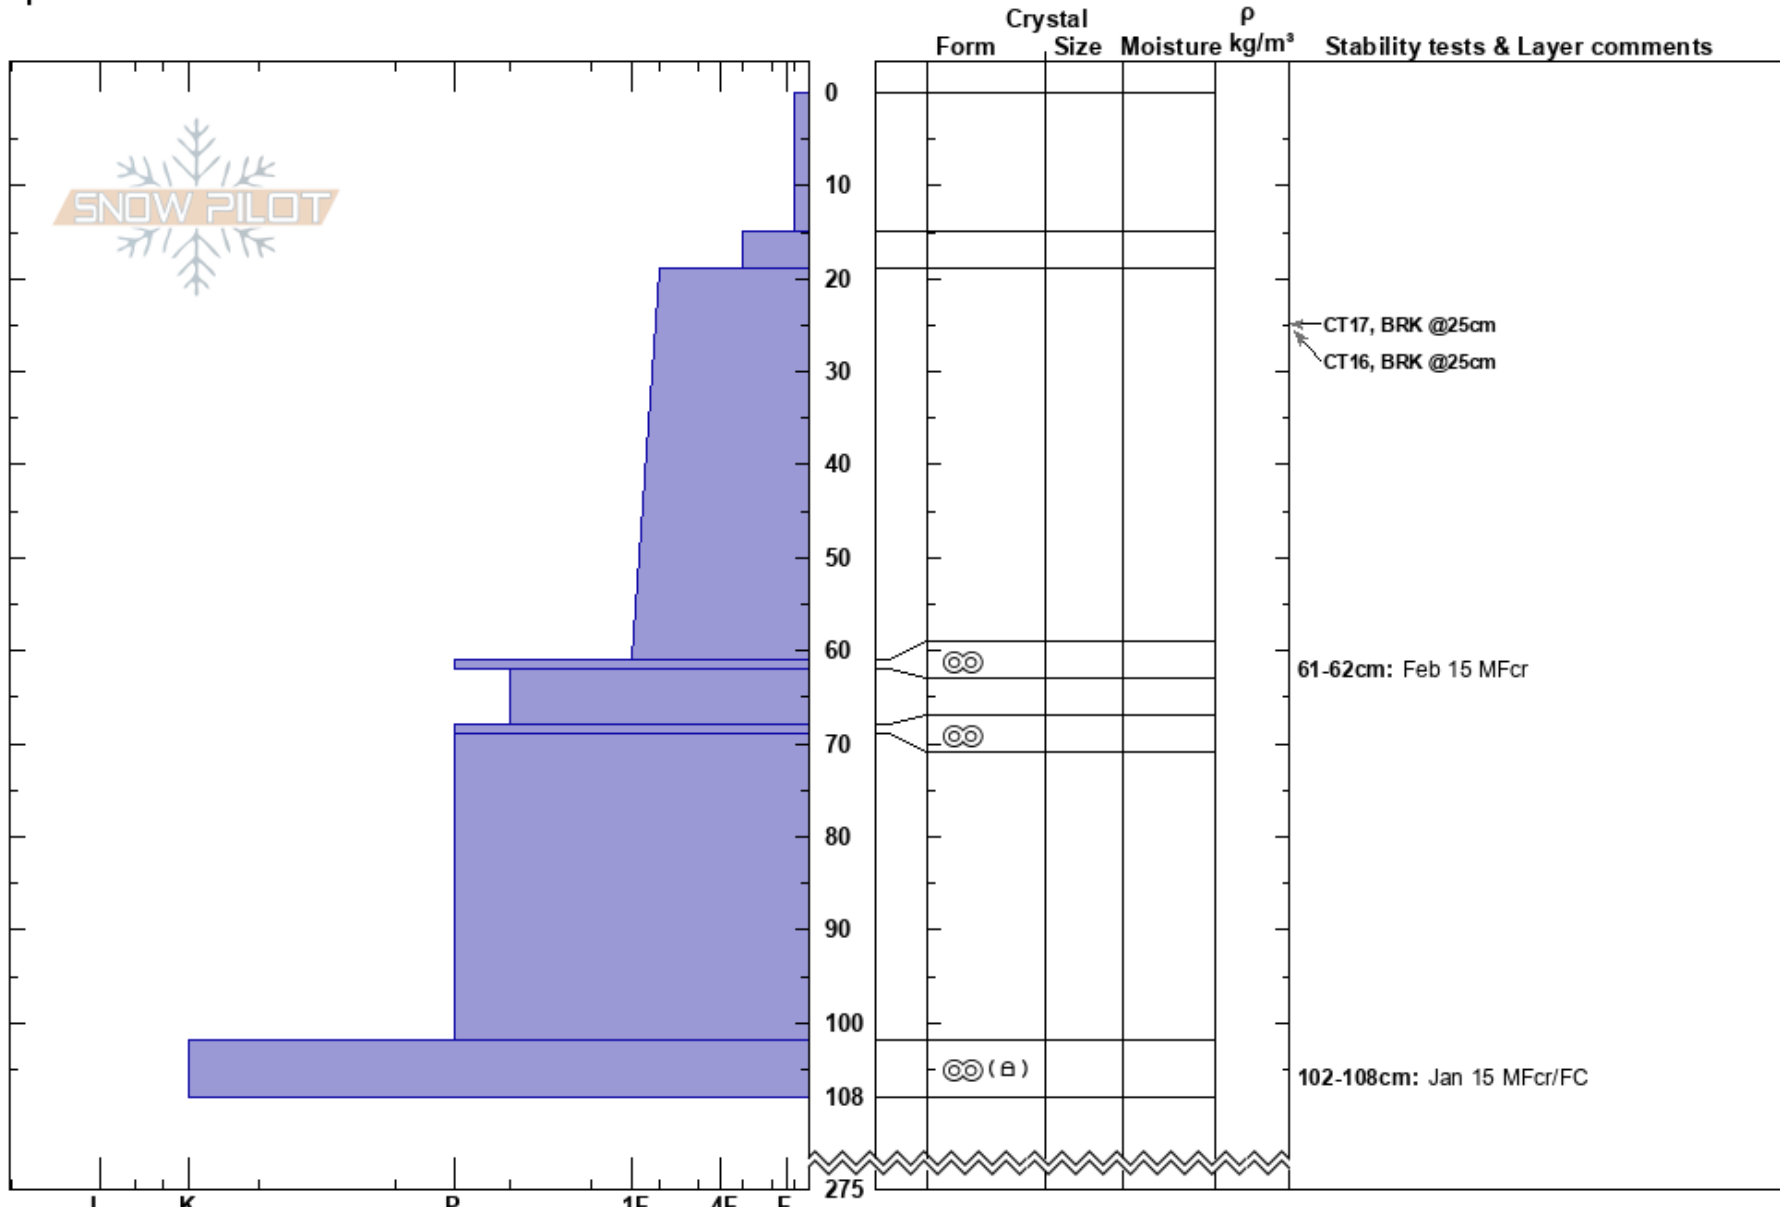

220303 Cave Right TP
 Monashee
 BC
 Elevation: 2110 m
 Aspect: NW
 Specifics:

Monashee Powder
 03/03/2022 - 12:30
 Co-ord:
 Slope Angle: 30°
 Wind Loading:

Stability: **HS:275**
 Air Temperature: -4.6°C PF: 45
 Sky Cover: OVC
 Precipitation: S1
 Wind: Calm

Layer Notes:
 61-62cm: Feb 15 MFcr
 102-108cm: Jan 15 MFcr/FC

Notes: Near middle of main ski run upper pitch before it rolls steeply, likely exposed to predominate downslope winds