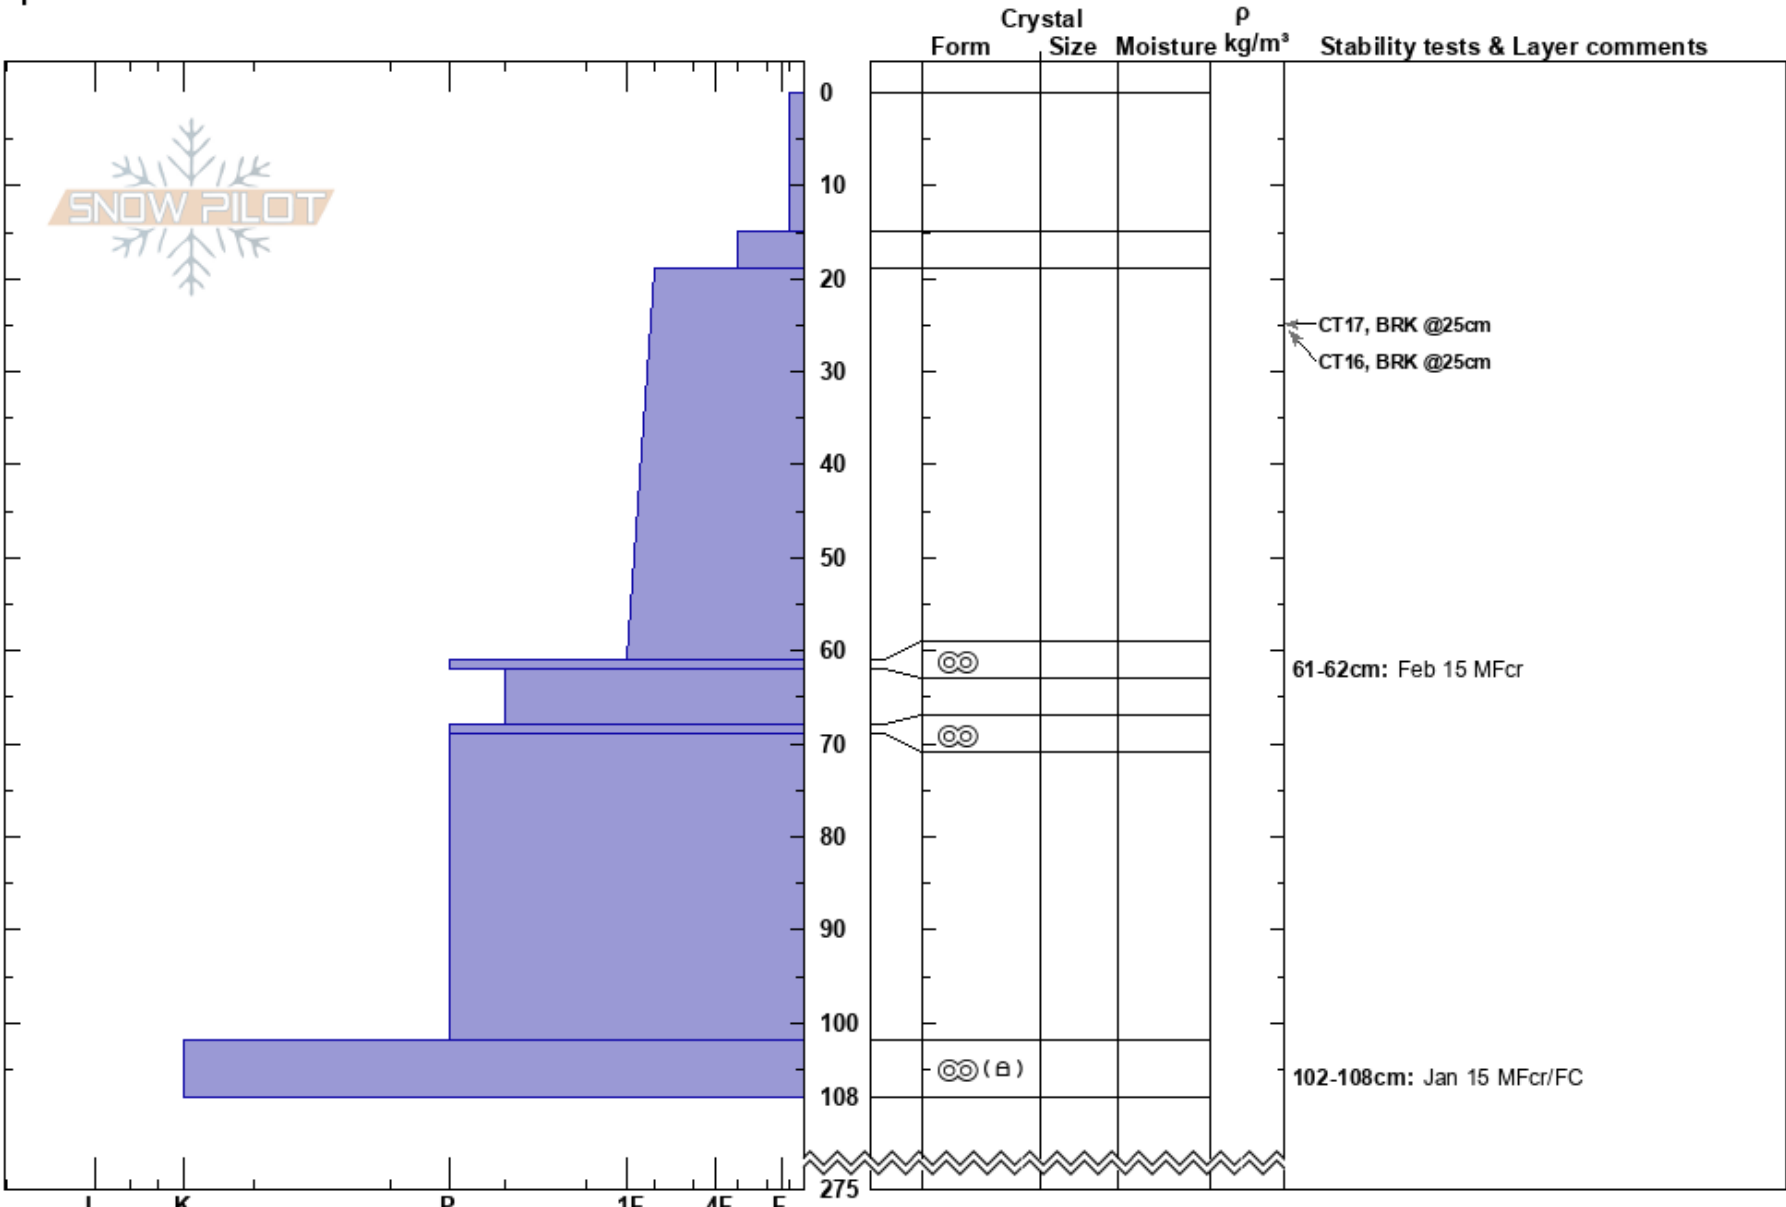

220303 Cave Right TP
 Monashee
 BC
 Elevation: 2110 m
 Aspect: NW
 Specifics:

Monashee Powder
 03/03/2022 - 12:30
 Co-ord:
 Slope Angle: 30°
 Wind Loading:

Stability: **HS:275**
 Air Temperature: -4.6°C PF: 45
 Sky Cover: OVC
 Precipitation: S1
 Wind: Calm

Layer Notes:
 61-62cm: Feb 15 MFcr
 102-108cm: Jan 15 MFcr/FC

Notes: Near middle of main ski run upper pitch before it rolls steeply, likely exposed to predominate downslope winds