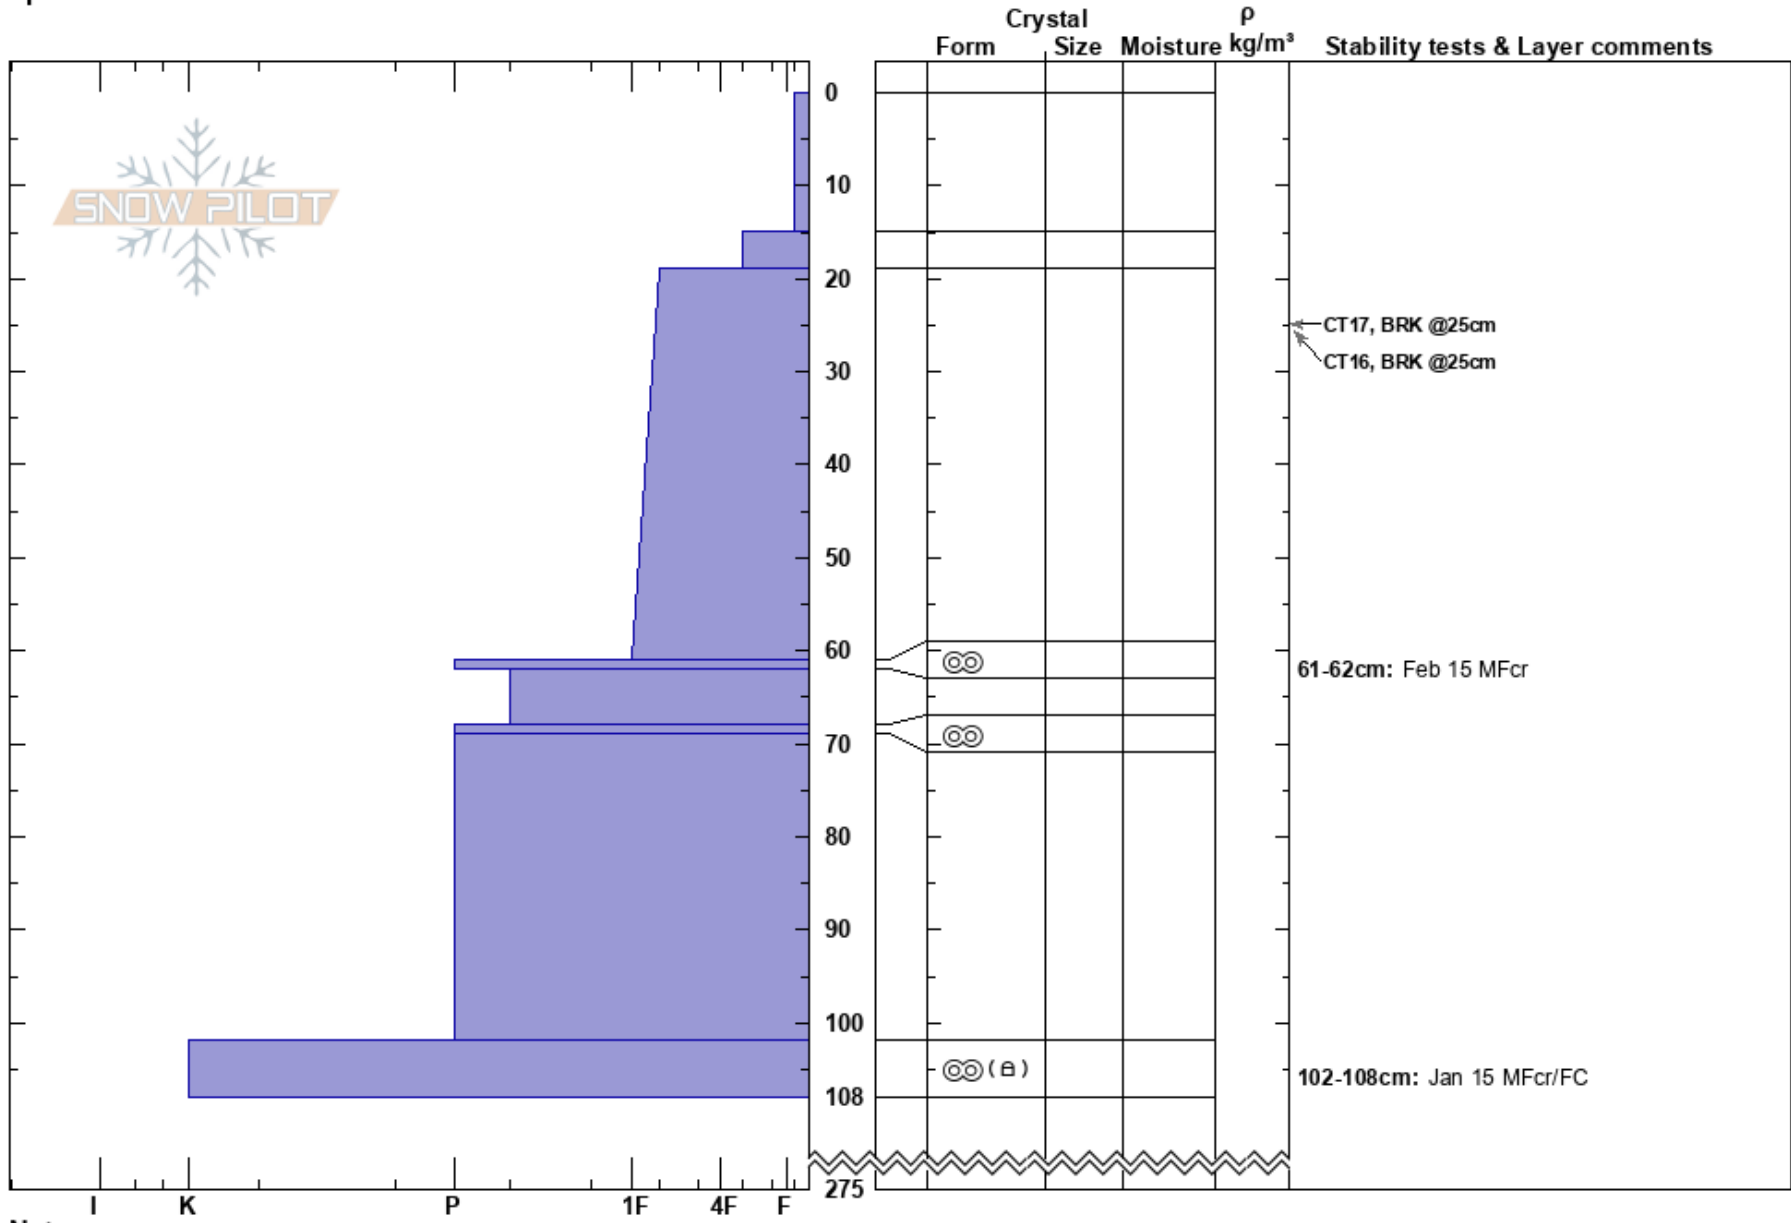

220303 Cave Right TP  
 Monashee  
 BC  
 Elevation: 2110 m  
 Aspect: NW  
 Specifics:

Monashee Powder  
 03/03/2022 - 12:30  
 Co-ord:  
 Slope Angle: 30°  
 Wind Loading:

Stability: **HS:275**  
 Air Temperature: -4.6°C PF: 45  
 Sky Cover: OVC  
 Precipitation: S1  
 Wind: Calm

Layer Notes:  
 61-62cm: Feb 15 MFcr  
 102-108cm: Jan 15 MFcr/FC

Notes: Near middle of main ski run upper pitch before it rolls steeply, likely exposed to predominate downslope winds