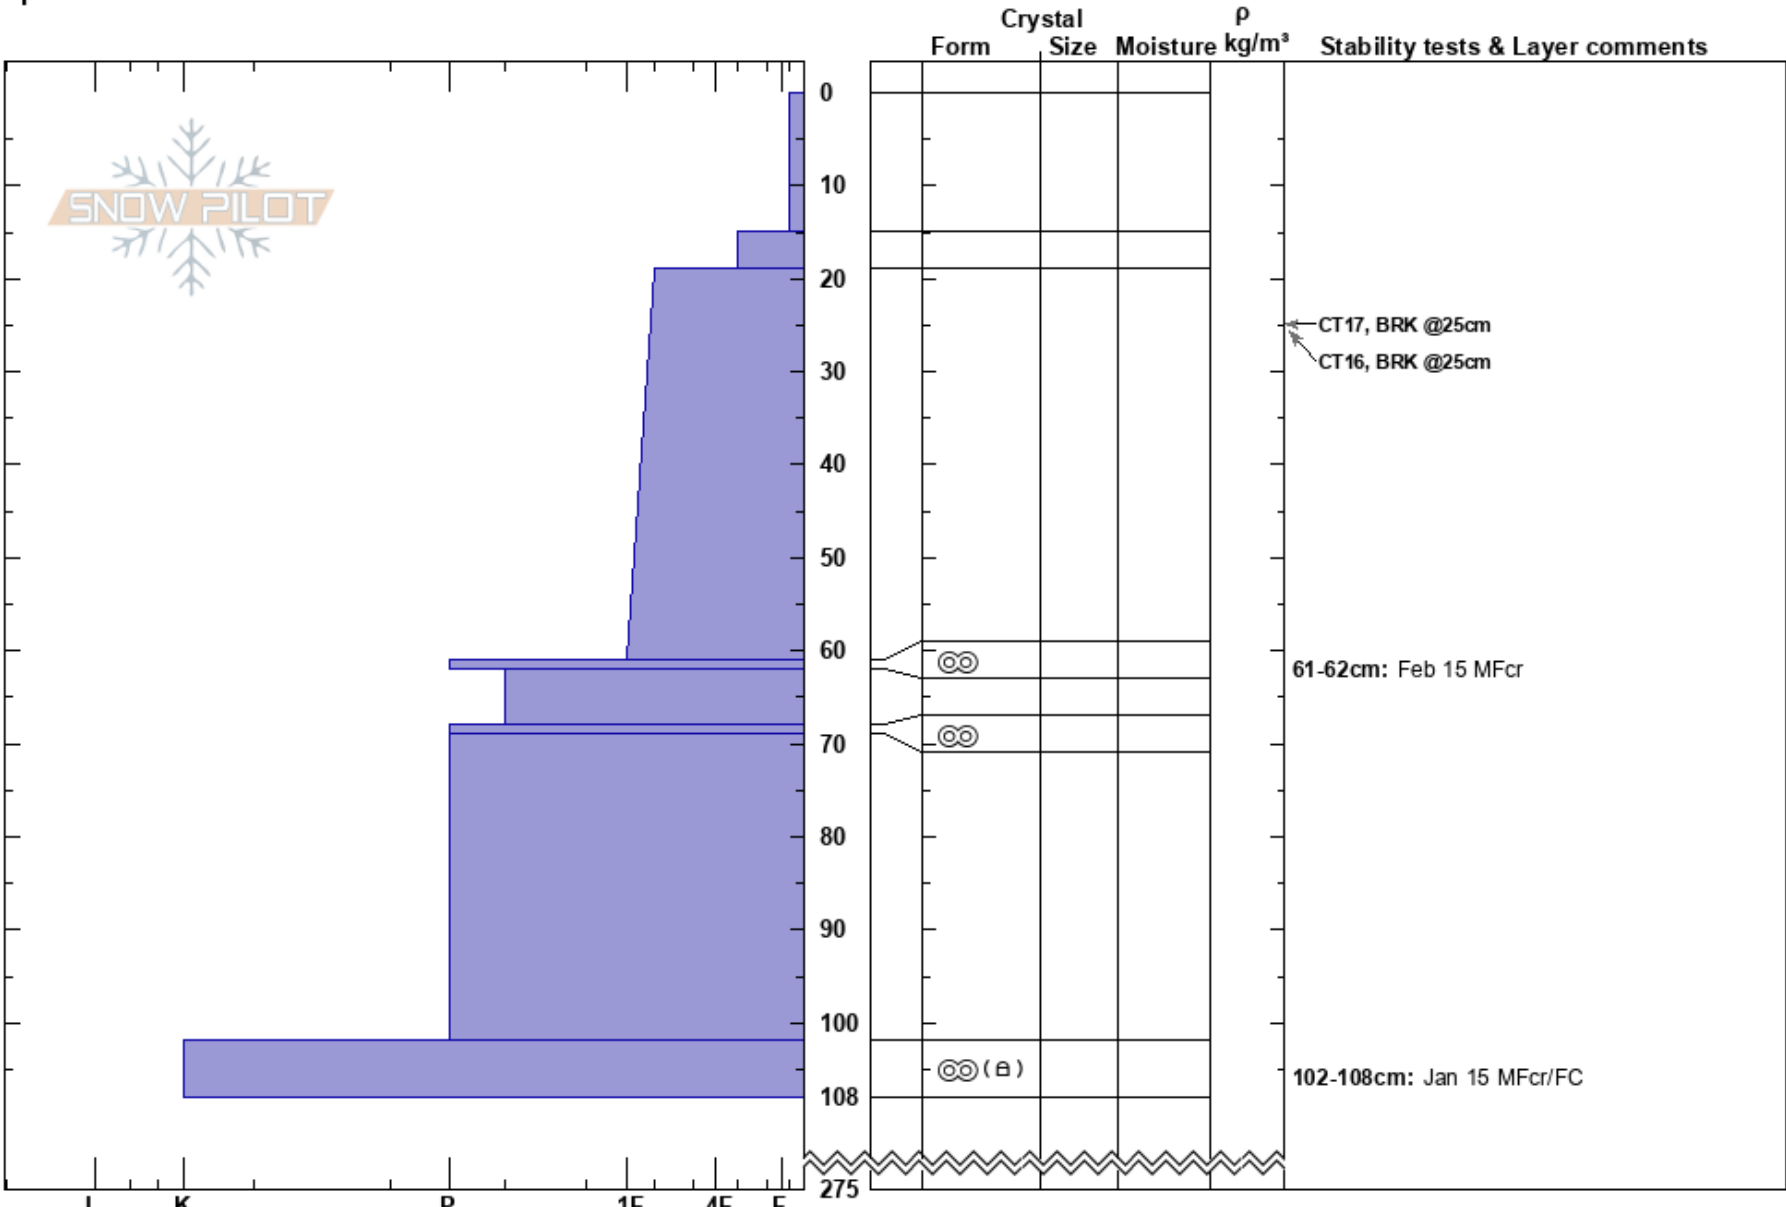

220303 Cave Right TP  
 Monashee  
 BC  
 Elevation: 2110 m  
 Aspect: NW  
 Specifics:

Monashee Powder  
 03/03/2022 - 12:30  
 Co-ord:  
 Slope Angle: 30°  
 Wind Loading:

Stability: **HS:275**  
 Air Temperature: -4.6°C PF: 45  
 Sky Cover: OVC  
 Precipitation: S1  
 Wind: Calm

Layer Notes:  
 61-62cm: Feb 15 MFcr  
 102-108cm: Jan 15 MFcr/FC

**Notes:** Near middle of main ski run upper pitch before it rolls steeply, likely exposed to predominate downslope winds