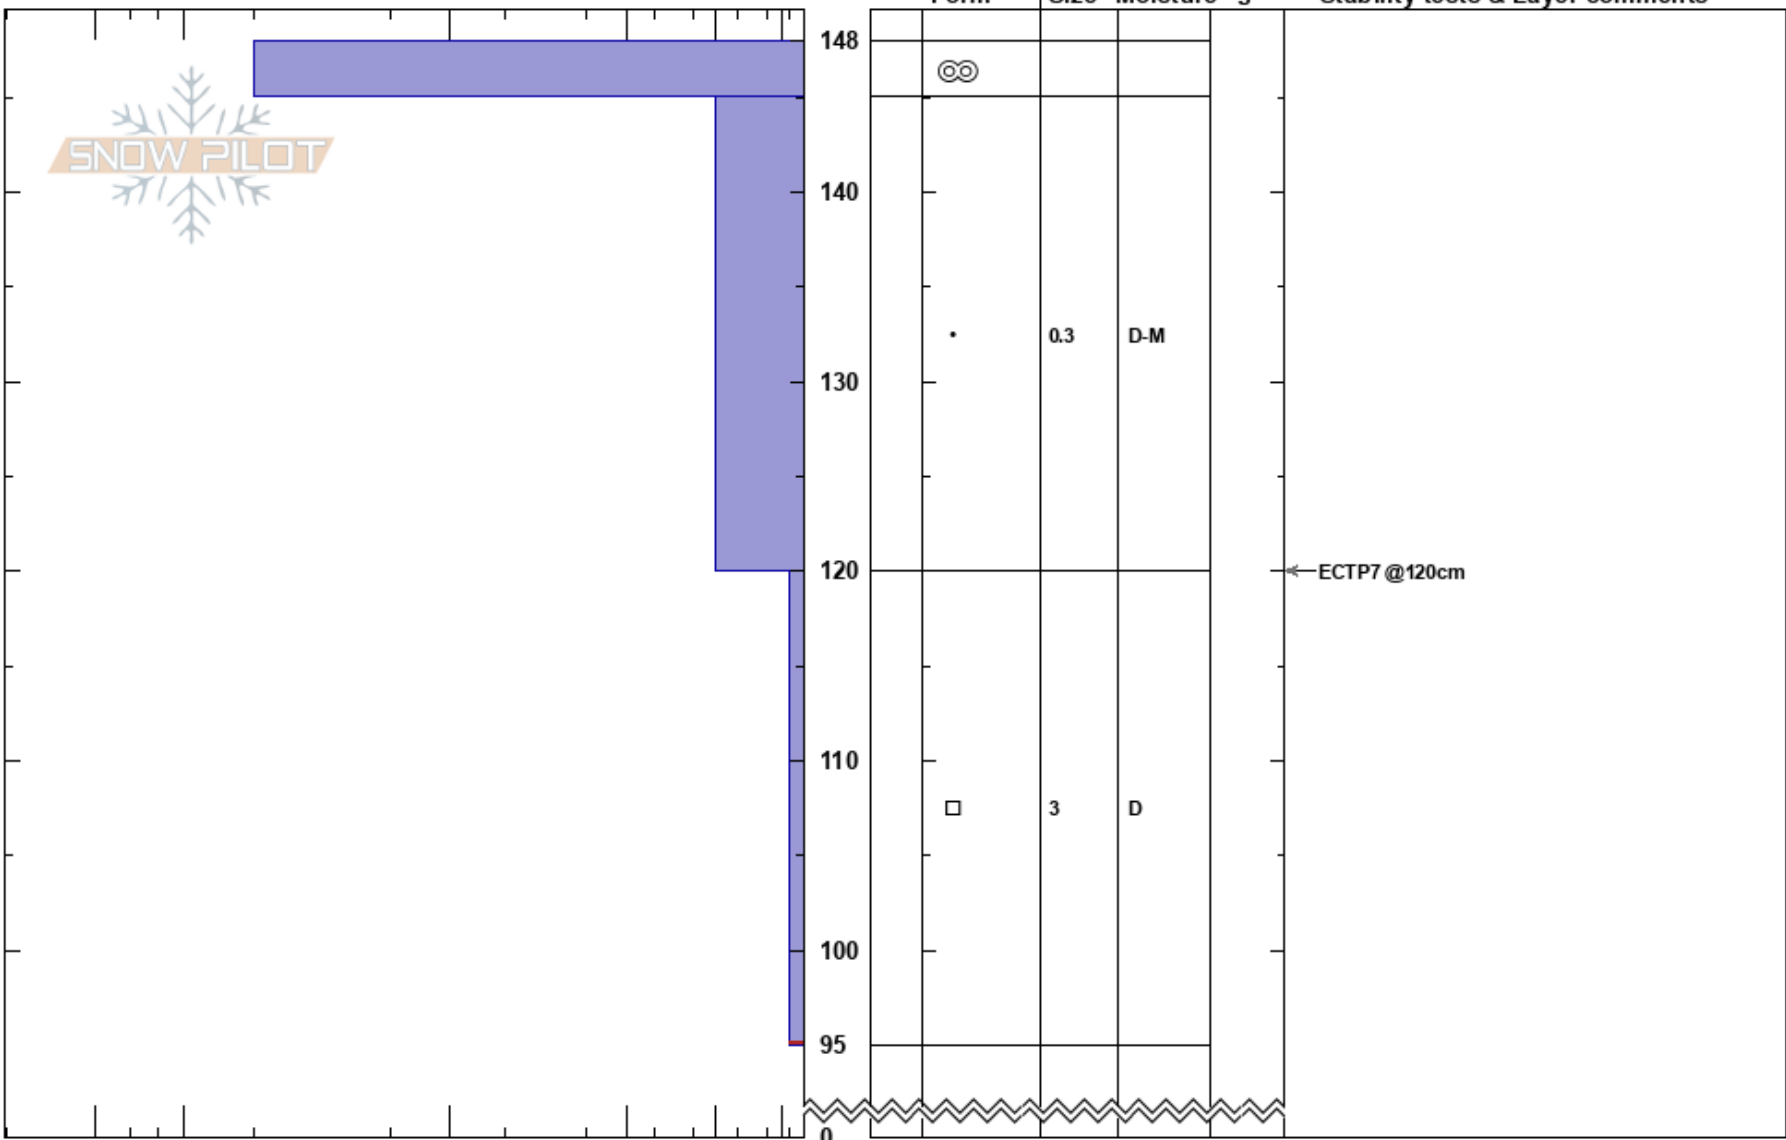

Cliffs (West)
 Grand Mesa
 CO
 Elevation: 10634 ft
 Aspect: 272°
 Specifics:

Brandon Levy
 03/03/2022 - 10:30am
 Co-ord: 12S 754496W 4326609N
 Slope Angle:
 Wind Loading:

Stability:
 Air Temperature:
 Sky Cover:
 Precipitation:
 Wind:

HS: 148
 120-95cm: Problematic layer

Notes: I K P 1F 4F F