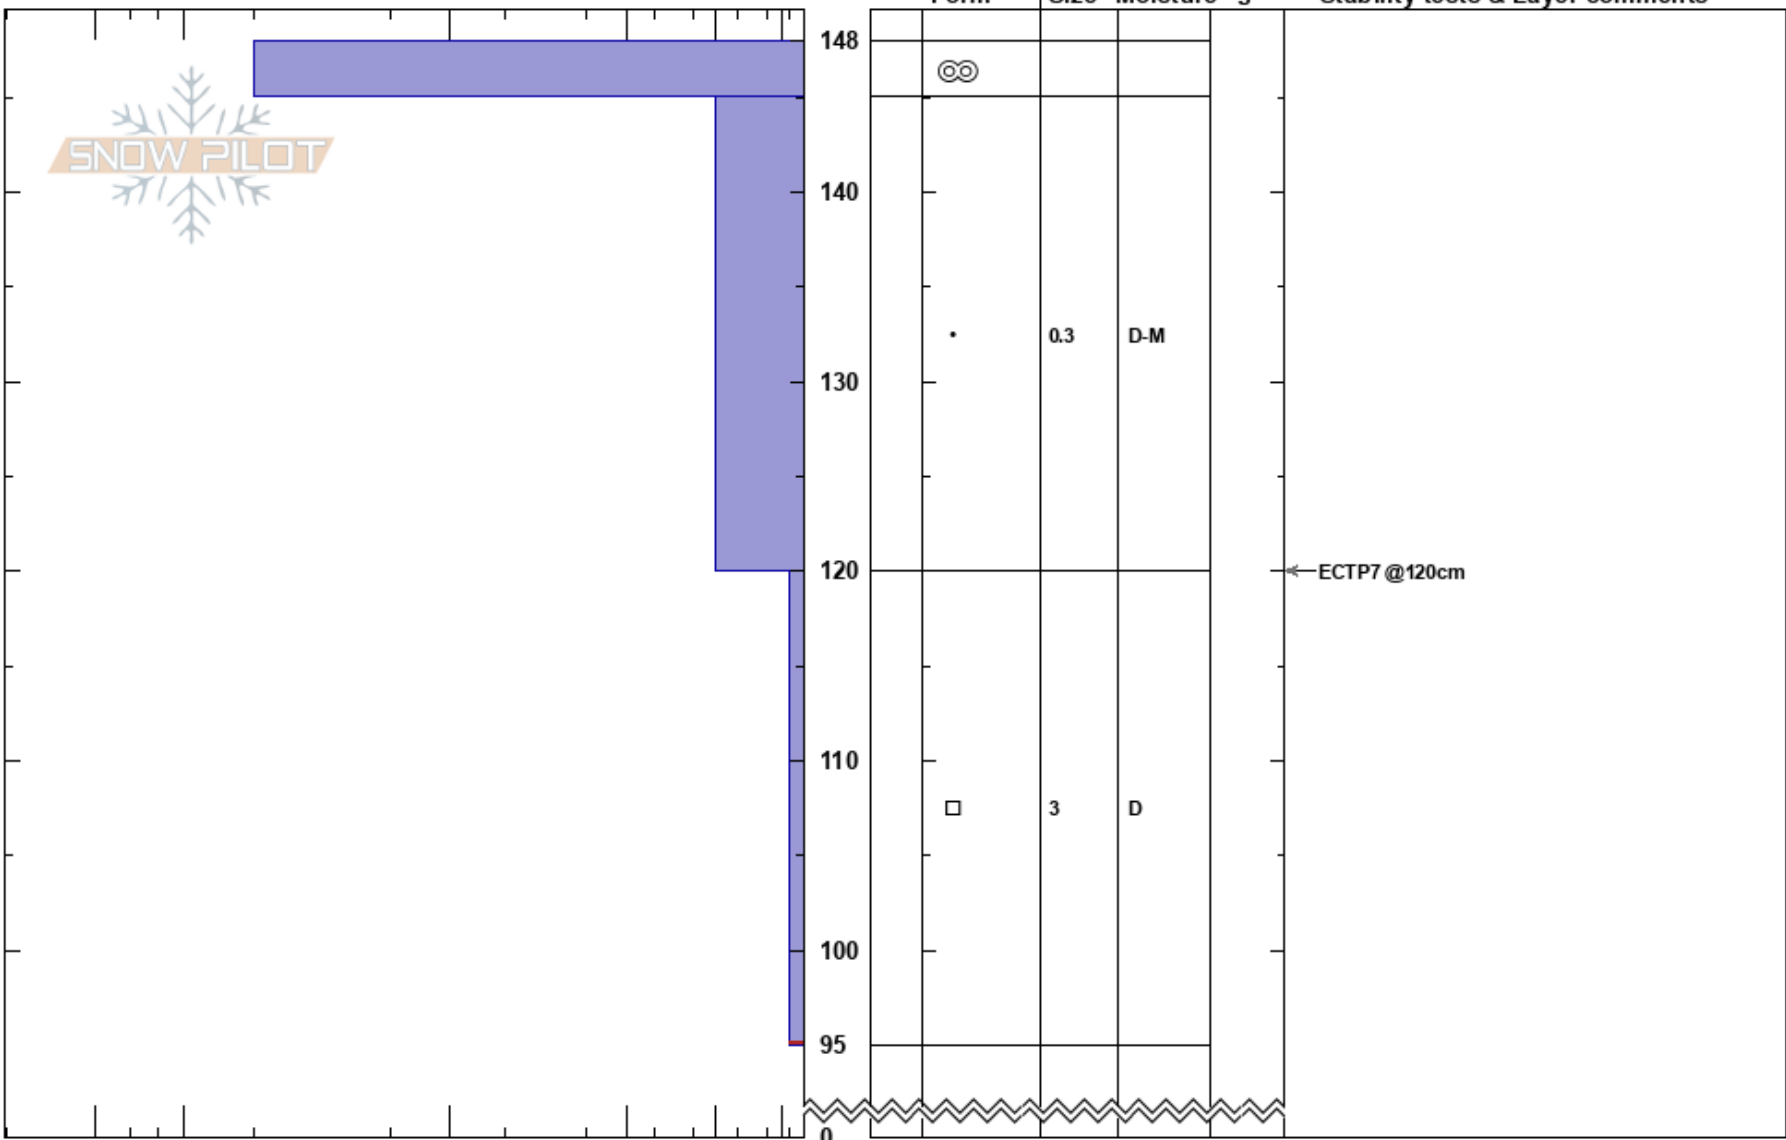

Cliffs (West)  
 Grand Mesa  
 CO  
 Elevation: 10634 ft  
 Aspect: 272°  
 Specifics:

Brandon Levy  
 03/03/2022 - 10:30am  
 Co-ord: 12S 754496W 4326609N  
 Slope Angle:  
 Wind Loading:

Stability:  
 Air Temperature:  
 Sky Cover:  
 Precipitation:  
 Wind:

HS: 148  
 120-95cm: Problematic layer

I K P 1F 4F F 0

Notes: