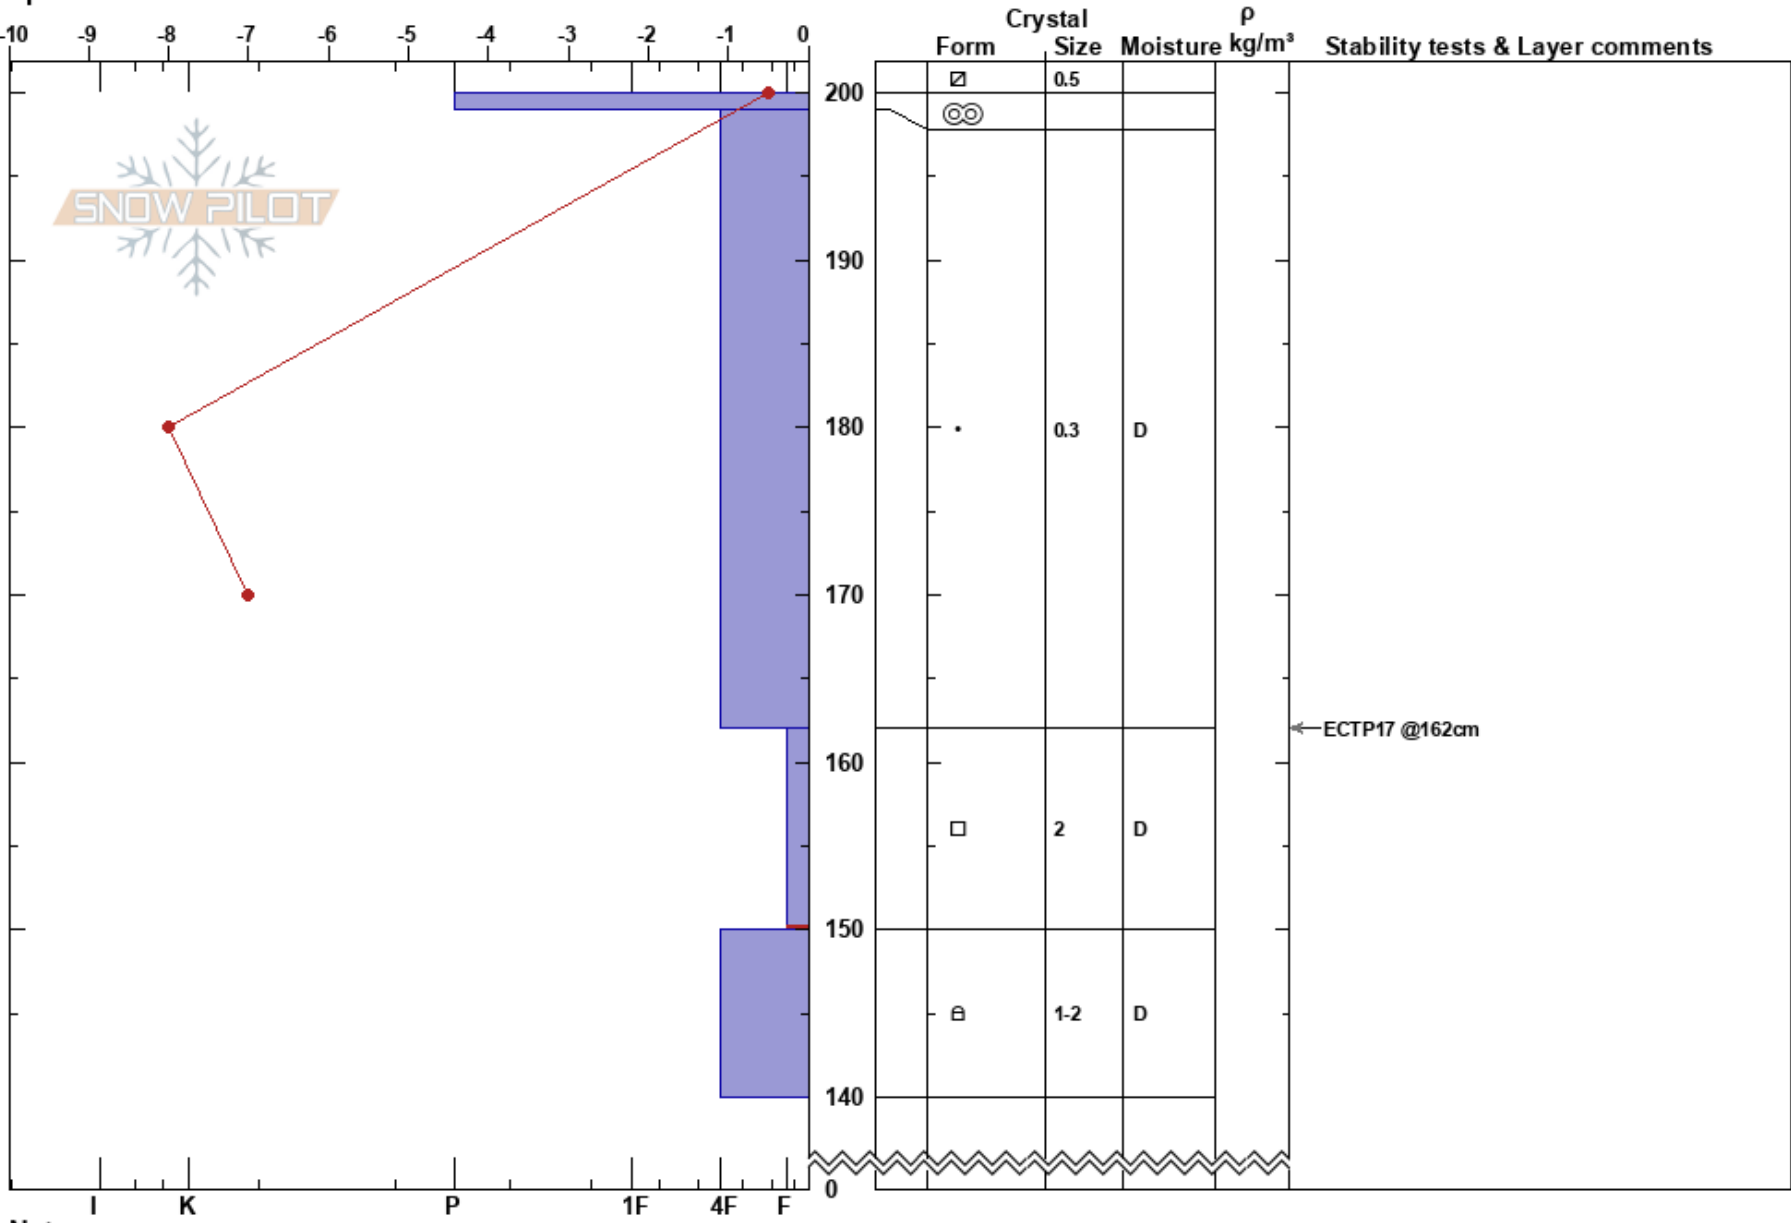

Cliffs (North)
 Grand Mesa
 CO
 Elevation: 10649 ft
 Aspect: 320°
 Specifics:

Brandon Levy
 03/03/2022 - 10:00am
 Co-ord: 12S 754542W 4326659N
 Slope Angle:
 Wind Loading:

Stability:
 Air Temperature:
 Sky Cover:
 Precipitation:
 Wind:

HS:200
 Layer Notes:
 162-150cm: Problematic layer

Notes: