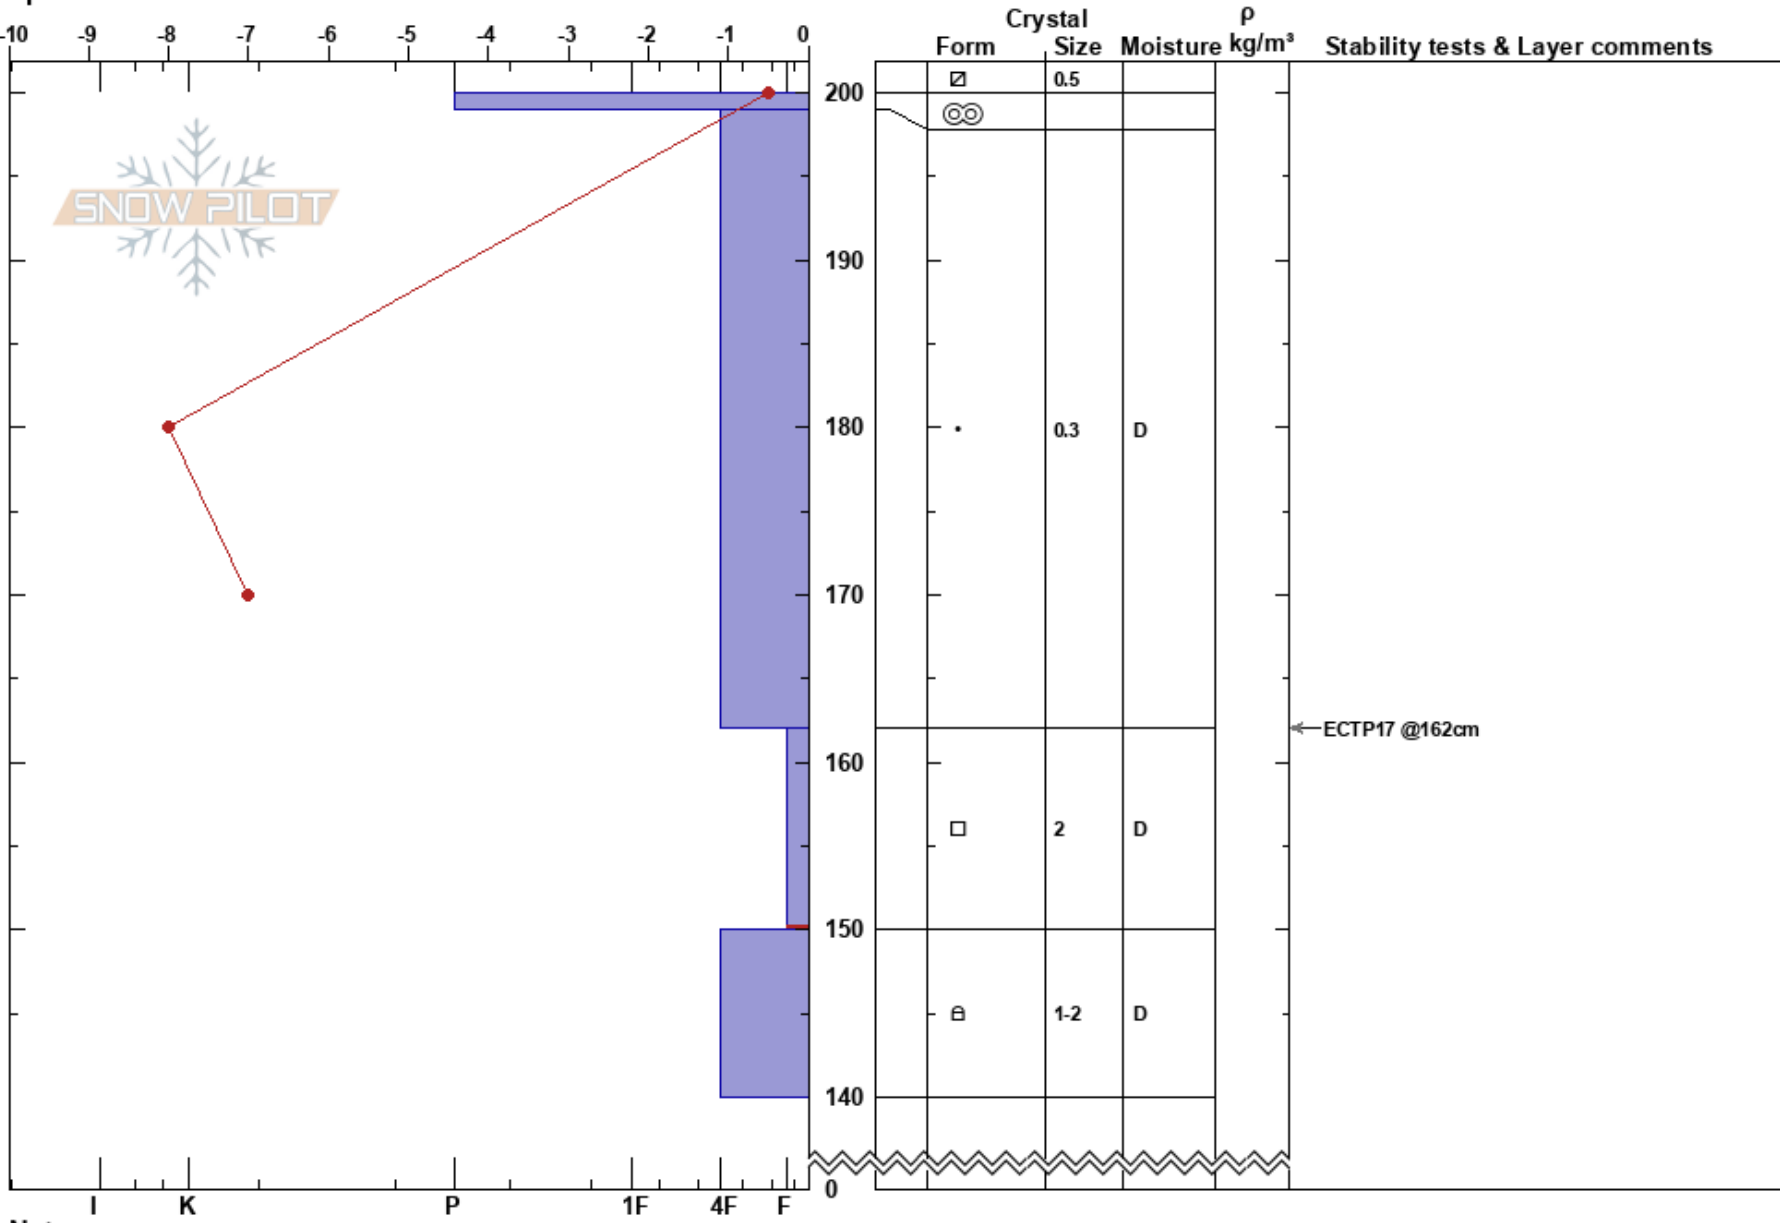

Cliffs (North)  
 Grand Mesa  
 CO  
 Elevation: 10649 ft  
 Aspect: 320°  
 Specifics:

Brandon Levy  
 03/03/2022 - 10:00am  
 Co-ord: 12S 754542W 4326659N  
 Slope Angle:  
 Wind Loading:

Stability:  
 Air Temperature:  
 Sky Cover:  
 Precipitation:  
 Wind:

HS:200  
 Layer Notes:  
 162-150cm: Problematic layer

Notes: