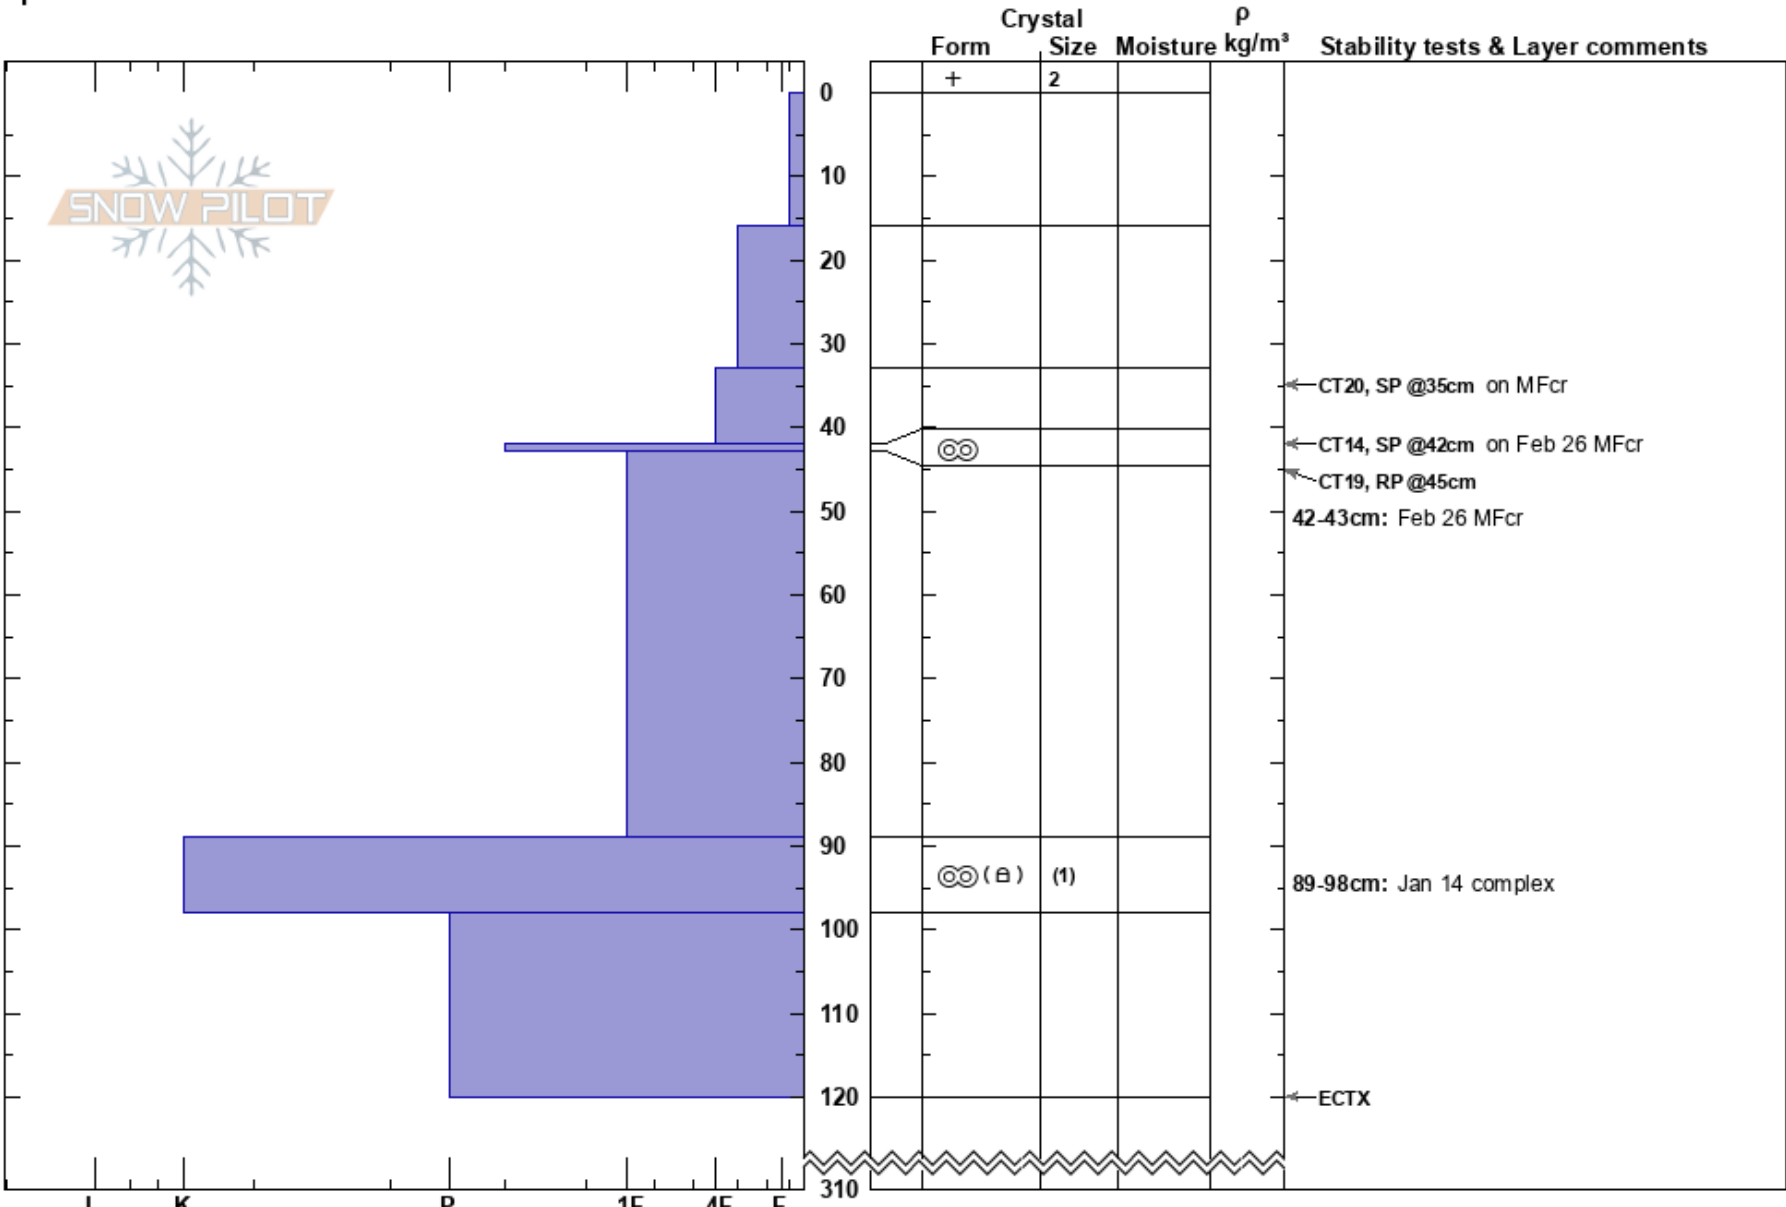

220303 Powder Pig R TP
 Monashee Powder
 BC
 Elevation: 2060 m
 Aspect: SE
 Specifics:

03/03/2022 - 08:30
 Co-ord:
 Slope Angle: 40°
 Wind Loading:

Stability: HS:310
 Air Temperature: -5.1°C PF: 50
 Sky Cover: OVC
 Precipitation: S1
 Wind: Calm

Layer Notes:
 42-43cm: Feb 26 MFcr
 89-98cm: Jan 14 complex

Notes: Right side of burnt forest/mirror lake entrance, fairly open/exposed to West winds in sparse trees, variable results maybe caused by ski track in TP. Older tracks just visible.