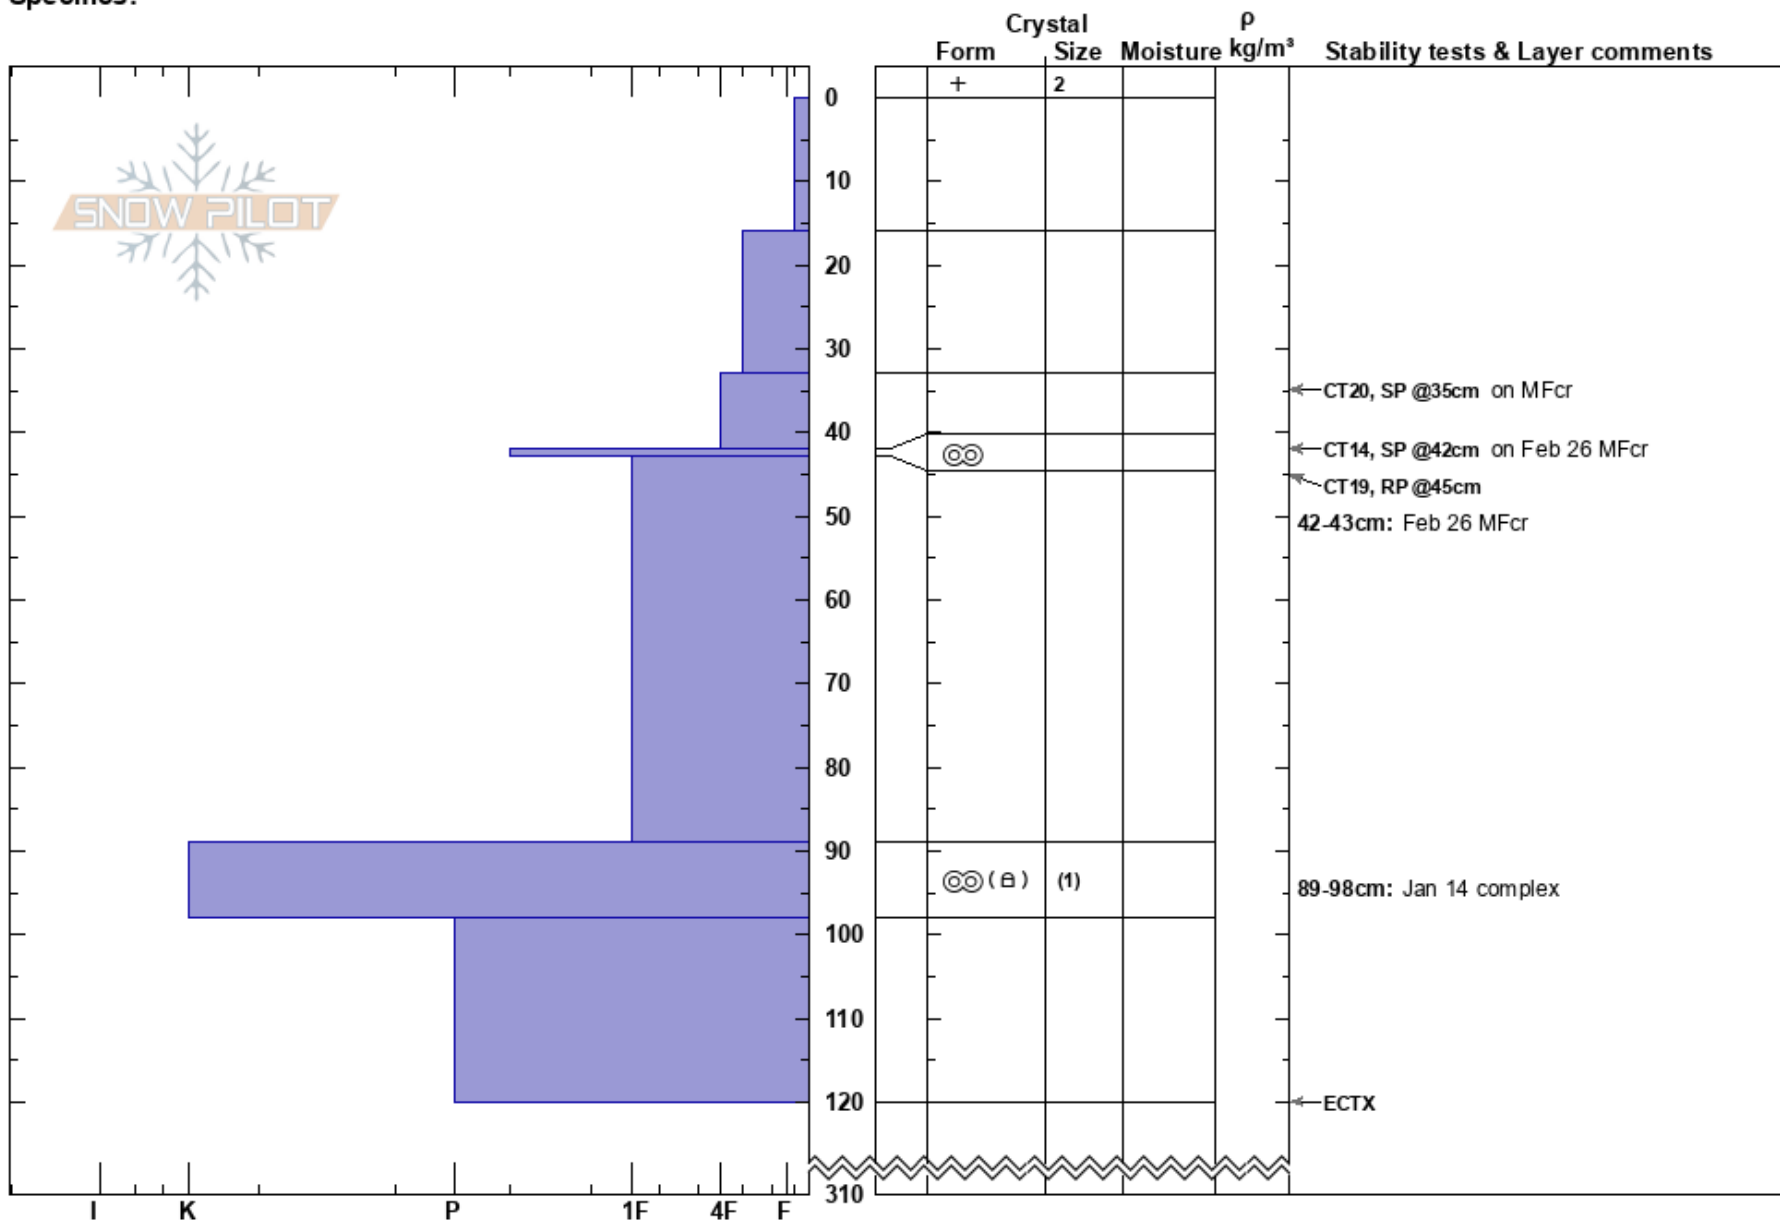

220303 Powder Pig R TP Monashee Powder
 03/03/2022 - 08:30
 BC
Elevation: 2060 m
Aspect: SE
Specifics:

Co-ord:
Slope Angle: 40°
Wind Loading:

Stability: HS:310
Air Temperature: -5.1°C **PF:** 50
Sky Cover: OVC
Precipitation: S1
Wind: Calm

Layer Notes:
 42-43cm: Feb 26 MFcr
 89-98cm: Jan 14 complex

Notes: Right side of burnt forest/mirror lake entrance, fairly open/exposed to West winds in sparse trees, variable results maybe caused by ski track in TP. Older tracks just visible.