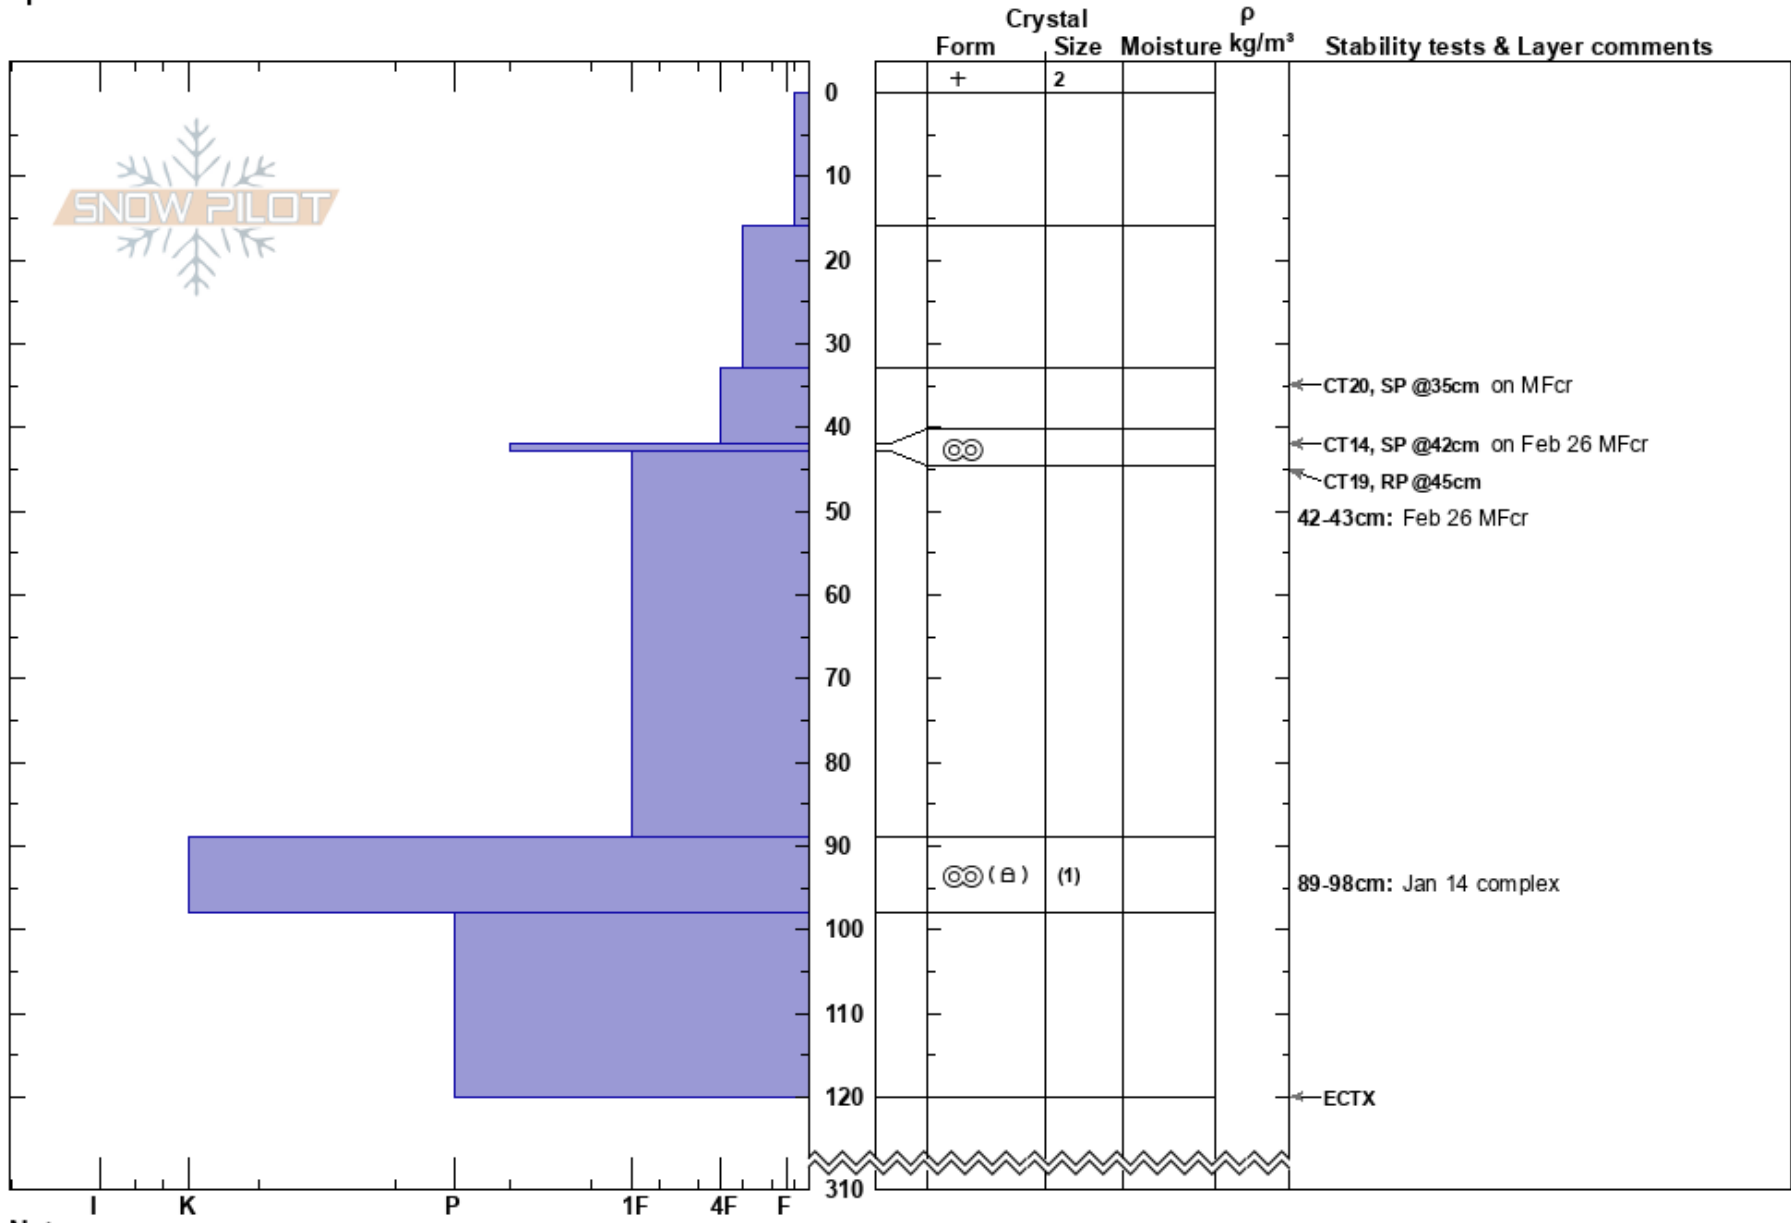

220303 Powder Pig R TP Monashee Powder
 03/03/2022 - 08:30
 BC
Elevation: 2060 m
Aspect: SE
Specifics:

Co-ord:
Slope Angle: 40°
Wind Loading:

Stability: **HS:310**
Air Temperature: -5.1°C **PF: 50**
Sky Cover: OVC
Precipitation: S1
Wind: Calm

Layer Notes:
 42-43cm: Feb 26 MFcr
 89-98cm: Jan 14 complex

Notes: Right side of burnt forest/mirror lake entrance, fairly open/exposed to West winds in sparse trees, variable results maybe caused by ski track in TP. Older tracks just visible.