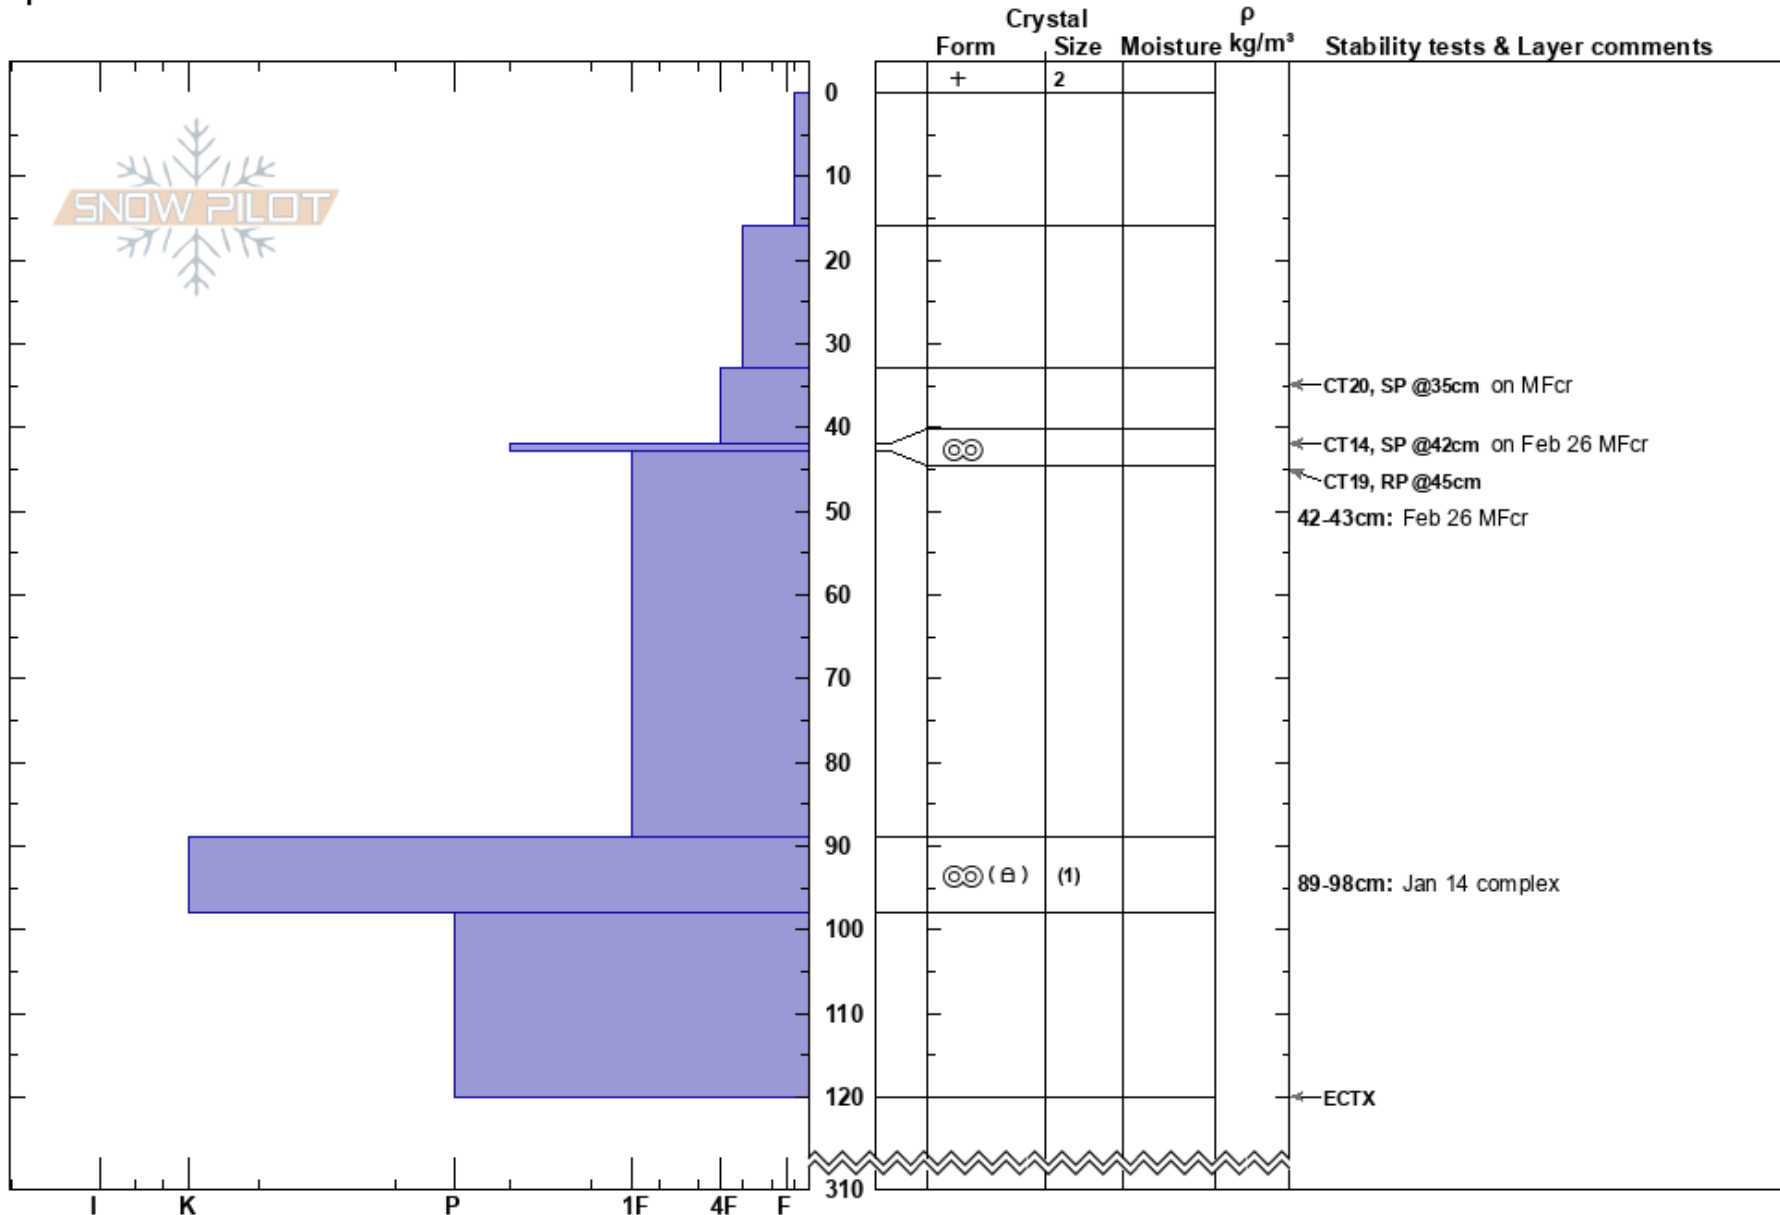

220303 Powder Pig R TP Monashee Powder
 03/03/2022 - 08:30
 BC
Elevation: 2060 m
Aspect: SE
Specifics:

Co-ord:
Slope Angle: 40°
Wind Loading:

Stability: HS:310
Air Temperature: -5.1°C **PF:** 50
Sky Cover: OVC
Precipitation: S1
Wind: Calm

Layer Notes:
 42-43cm: Feb 26 MFcr
 89-98cm: Jan 14 complex

Notes: Right side of burnt forest/mirror lake entrance, fairly open/exposed to West winds in sparse trees, variable results maybe caused by ski track in TP. Older tracks just visible.