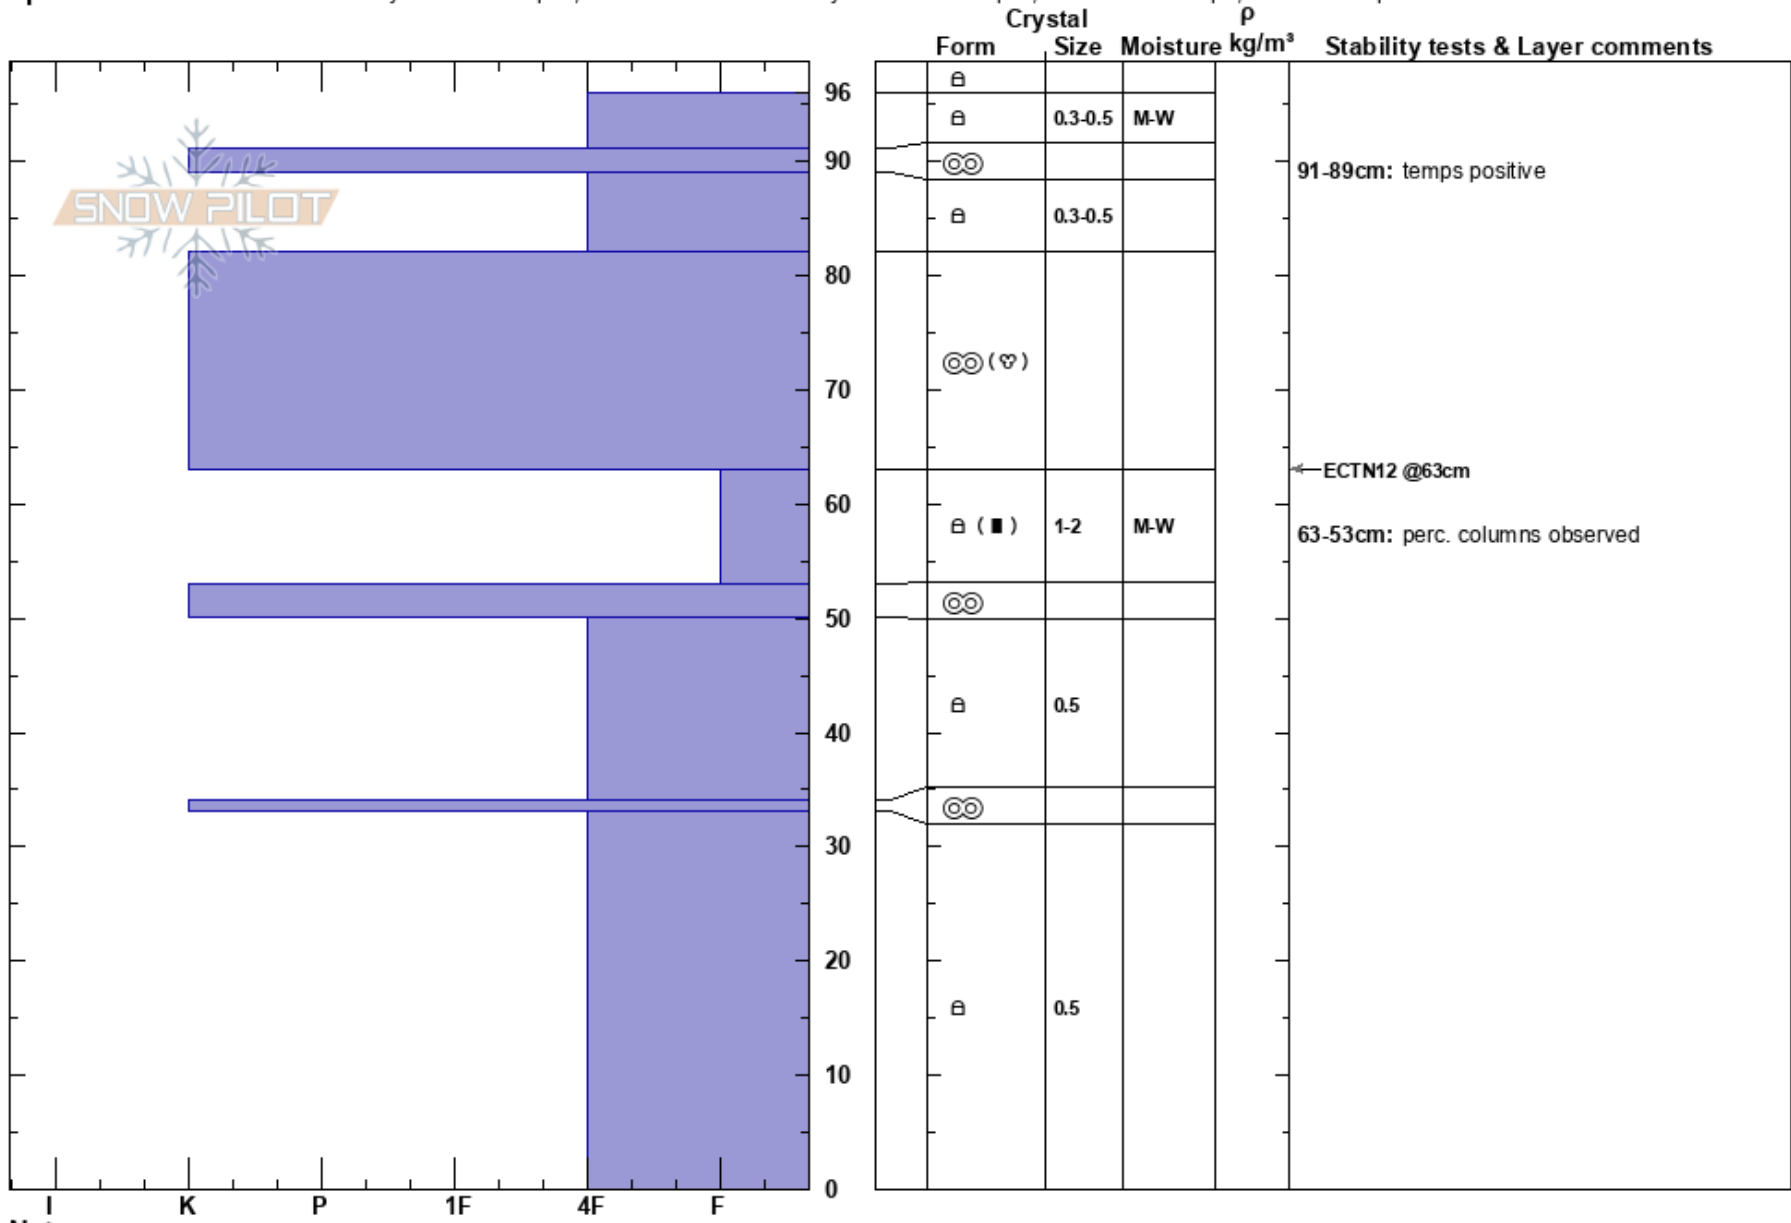

Avy Bowl
 Teton Range
 WY
 Elevation: 9000 ft
 Aspect: 140°

Fred Most
 03/03/2022 - 10:15am
 Co-ord:
 Slope Angle: 38°
 Wind Loading:

Stability:
 Air Temperature: 12°C
 Sky Cover: CLR
 Precipitation: NO
 Wind: SW Calm

HS:96
 PF:96
 91-89cm: temps positive
 63-53cm: perc. columns observed

Specifics: Recent avalanche activity on similar slopes; Recent avalanche activity on different slopes; Ski tracks on slope; We skied slope