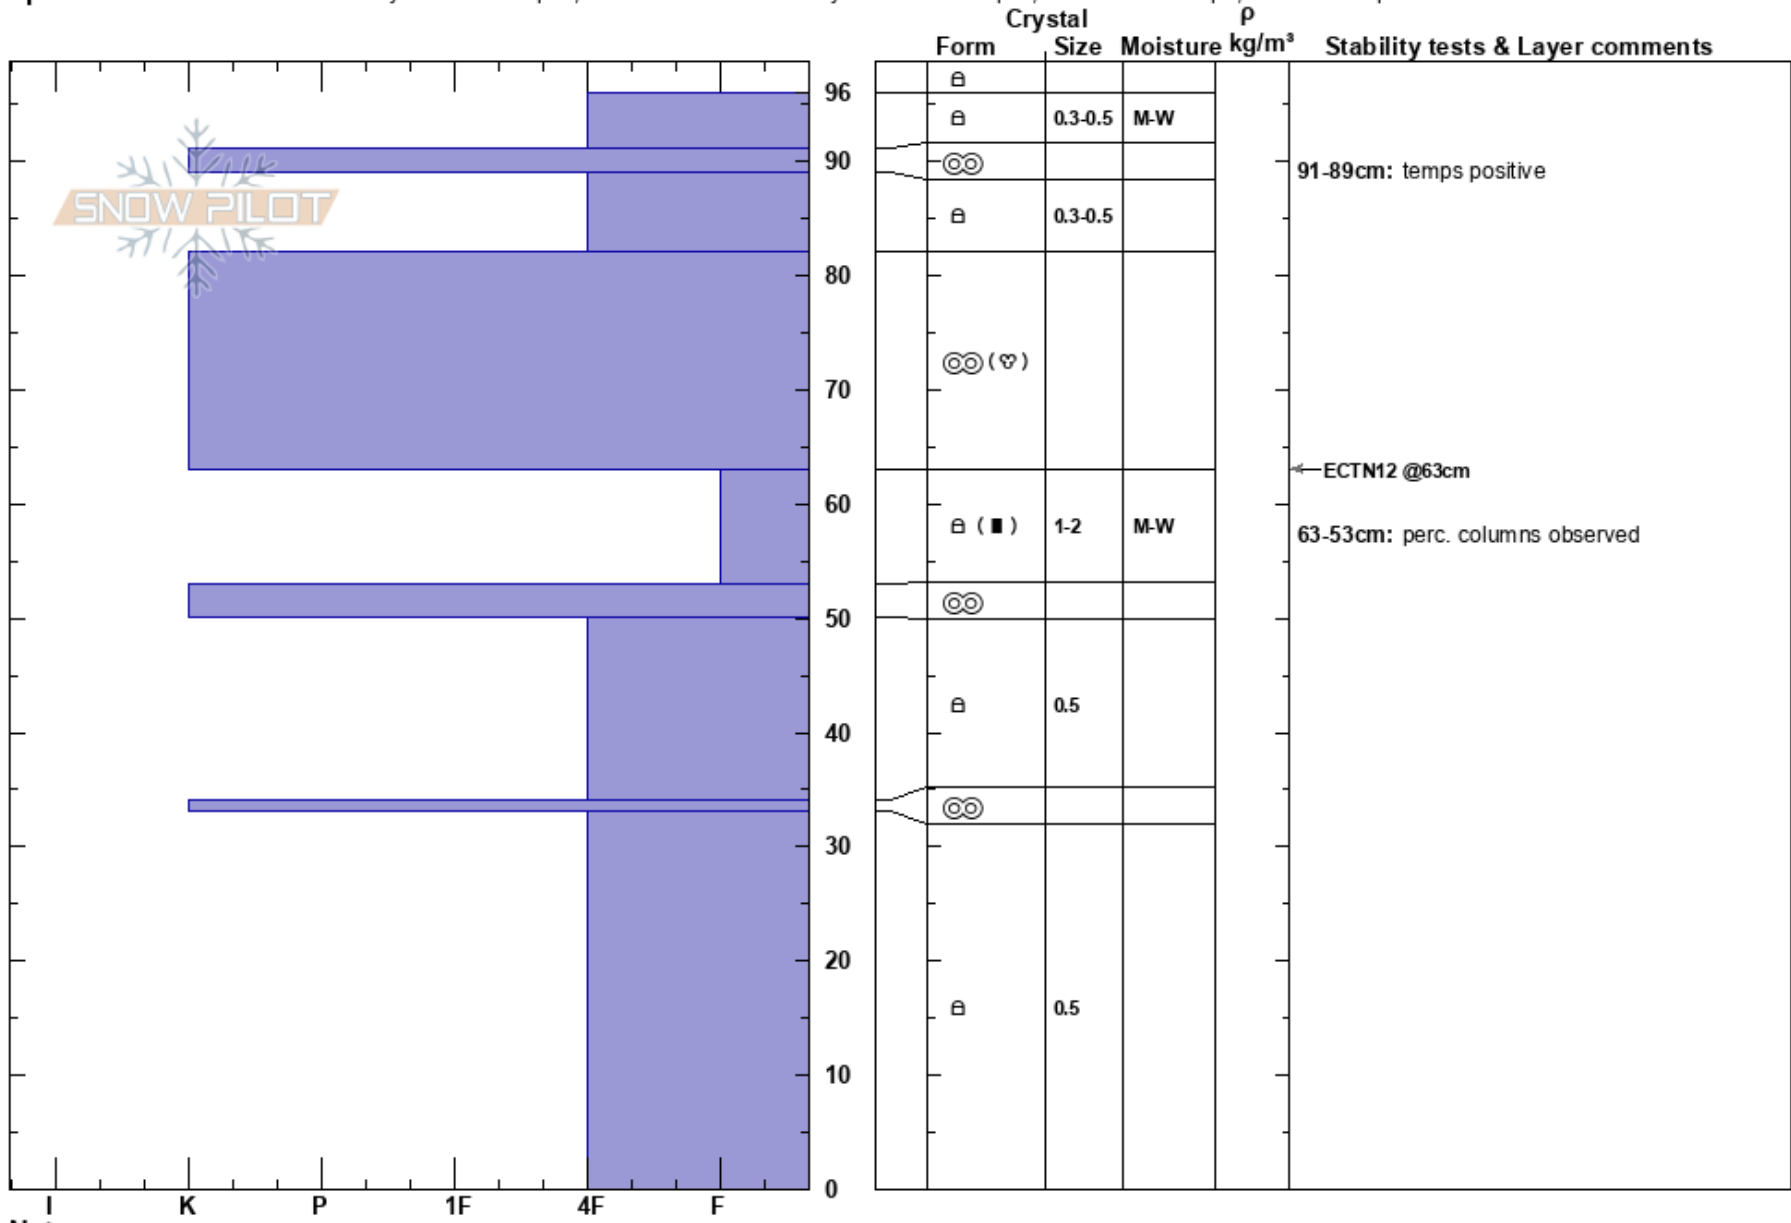

Avy Bowl  
 Teton Range  
 WY  
 Elevation: 9000 ft  
 Aspect: 140°

Fred Most  
 03/03/2022 - 10:15am  
 Co-ord:  
 Slope Angle: 38°  
 Wind Loading:

Stability:  
 Air Temperature: 12°C  
 Sky Cover: CLR  
 Precipitation: NO  
 Wind: SW Calm

HS:96  
 PF:96  
 91-89cm: temps positive  
 63-53cm: perc. columns observed

Specifics: Recent avalanche activity on similar slopes; Recent avalanche activity on different slopes; Ski tracks on slope; We skied slope