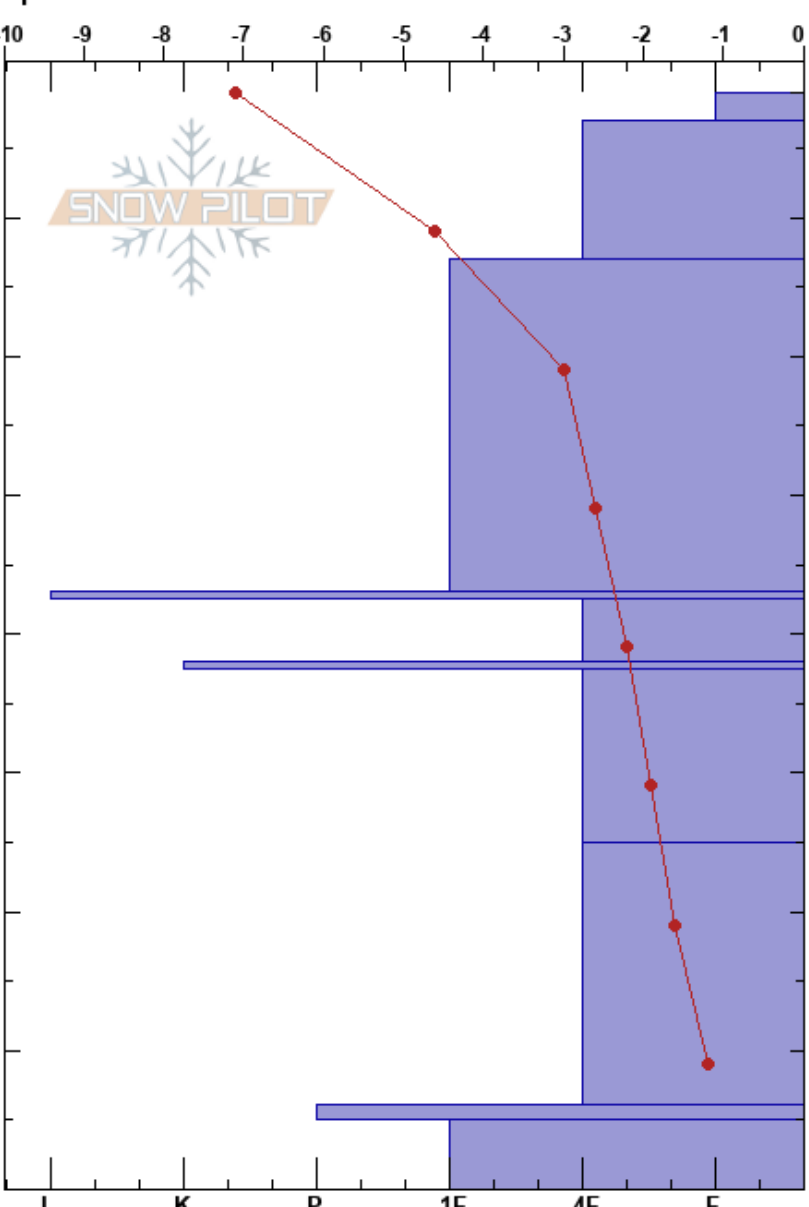

Air Temperature: -3.8°C

42.5-38cm: Problematic layer

Elevation: 176 m

Slope Angle: 0°

Sky Cover: CLR

Aspect:

Wind Loading:

Precipitation:

Wind: NW Moderate

Specifics:

Height (cm)	Crystal		Moisture	ρ kg/m³	Stability tests & Layer comments
	Form	Size			
79	/ (/)	0.5-1	D		
70	/	0.5	D		
60	⊖ (⊖)	0.5	D		
50					← STM @50cm
40	■		D		
	⊖ (□)	1.5	D		
	⊖		D		
30	□	2-3	D		
20	^	4	D		
10					← CT12, SC @7cm
	⊖		D		
0	^				