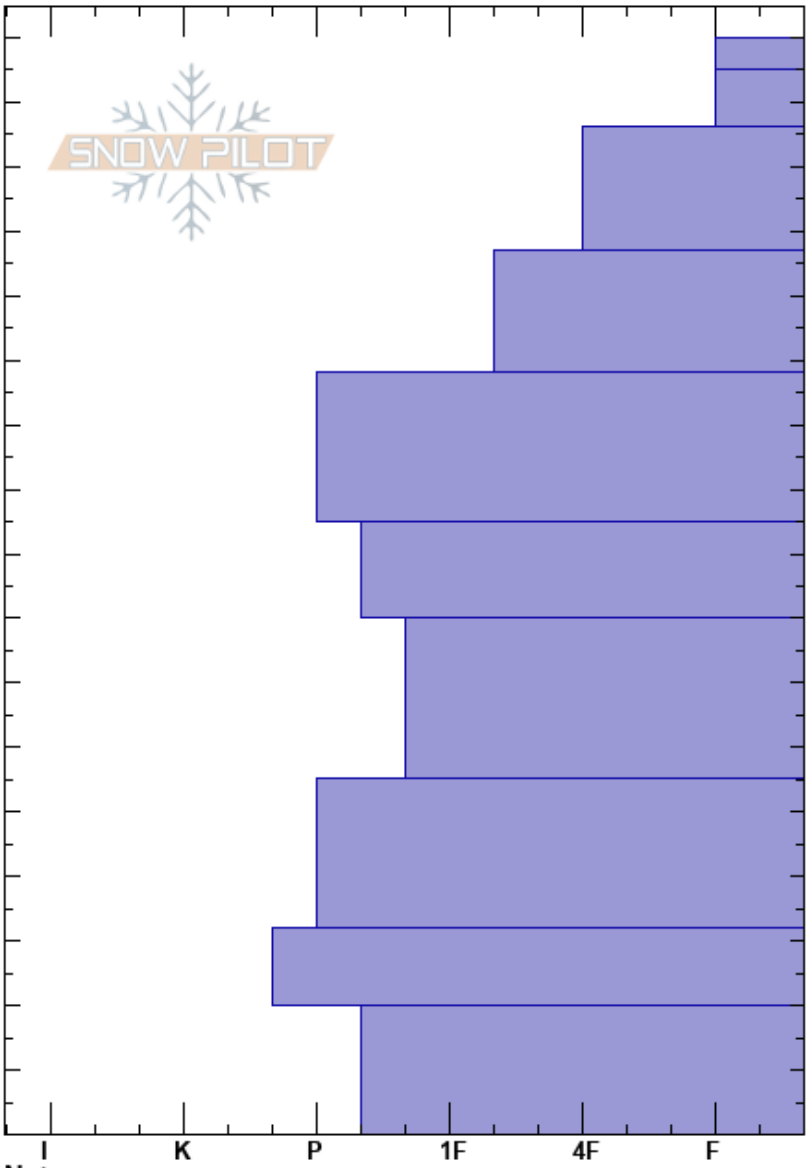

Shot plot
 Banff, Yoho and Kootenay 03/03/2022 - 12:00
 AB
 Elevation: 2260 m
 Aspect:
 Specifics:

Banff Visitor Safety
 Co-ord:
 Slope Angle: 0°
 Wind Loading:

Stability:
 Air Temperature: -2°C
 Sky Cover: OVC
 Precipitation: S-1
 Wind: Calm

HS: 170
 PF: 25
 Layer Notes:

Depth (m)	Crystal		Moisture	ρ kg/m ³	Stability tests & Layer comments
	Form	Size			
170	+r				
160	/	2			
150	⊖ (●)	1(1)			
140					
130	● (□)	1(2)			
120					
110	● (□)	2			
100					
90	⊖	2-3			
80					
70	⊖	3-2			
60					
50	⊖	2			
40					
30	⊖	3			
20					
10	⊖ (^)	3-5			
0					