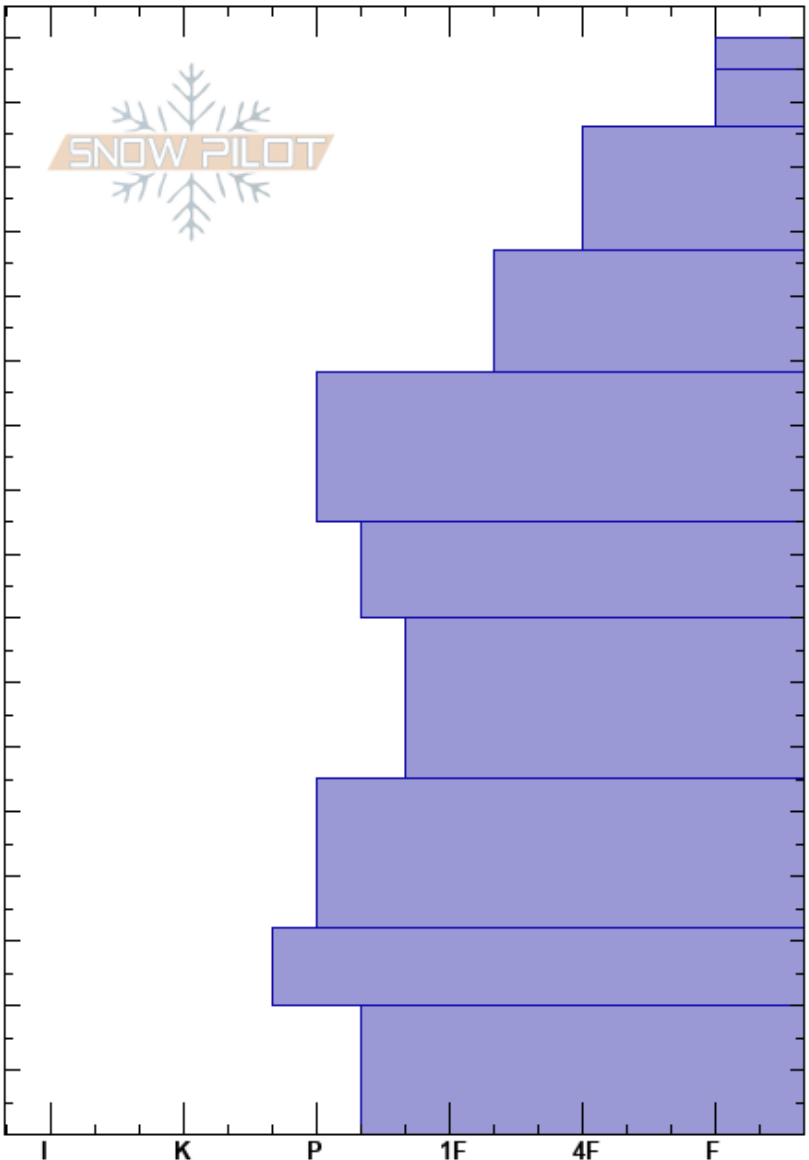

Shot plot
 Banff, Yoho and Kootenay 03/03/2022 - 12:00
 AB
 Elevation: 2260 m
 Aspect:
 Specifics:

Banff Visitor Safety
 Co-ord:
 Slope Angle: 0°
 Wind Loading:

Stability:
 Air Temperature: -2°C
 Sky Cover: OVC
 Precipitation: S-1
 Wind: Calm

HS: 170
 PF: 25
 Layer Notes:

Height (m)	Crystal		Moisture	ρ kg/m ³	Stability tests & Layer comments
	Form	Size			
170	+r				
160	/	2			
150	⊖ (●)	1(1)			
140					
130	● (□)	1(2)			
120					
110	● (□)	2			
100					
90	⊖	2-3			
80					
70	⊖	3-2			
60					
50	⊖	2			
40					
30	⊖	3			
20					
10	⊖ (^)	3-5			
0					