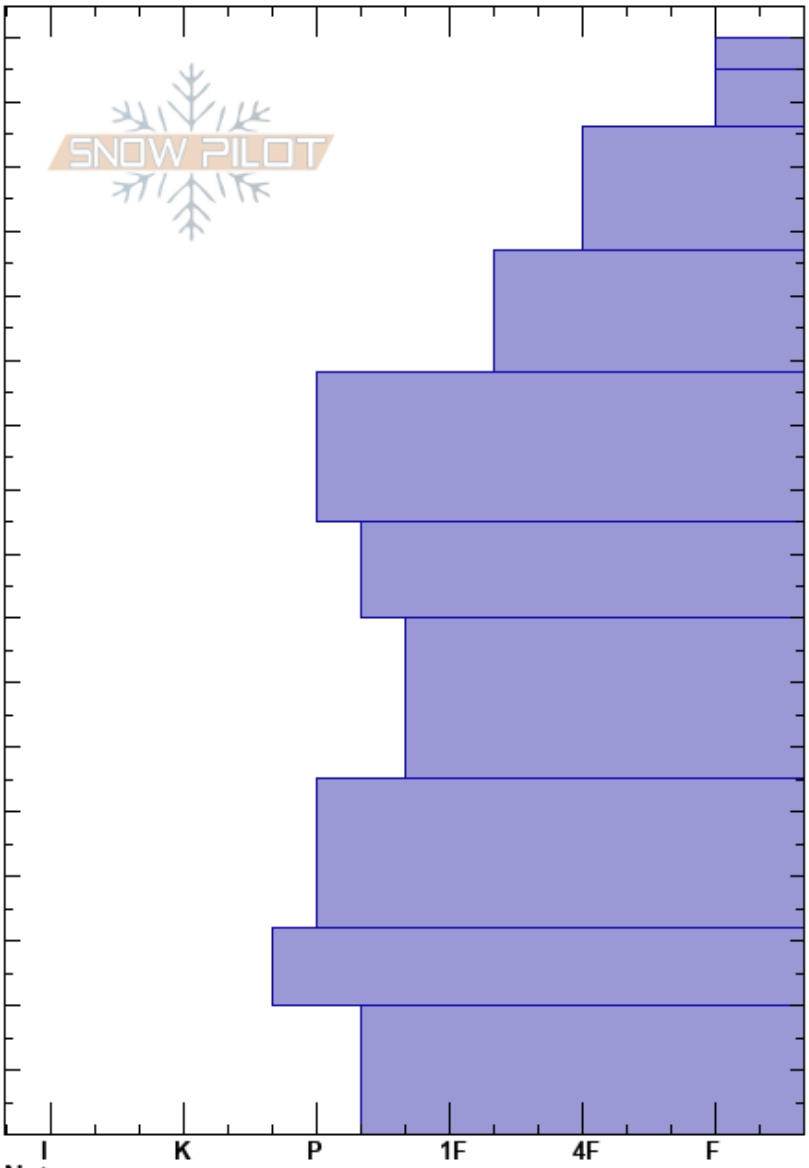

Shot plot
 Banff, Yoho and Kootenay 03/03/2022 - 12:00
 AB
 Elevation: 2260 m
 Aspect:
 Specifics:

Banff Visitor Safety
 Co-ord:
 Slope Angle: 0°
 Wind Loading:

Stability:
 Air Temperature: -2°C
 Sky Cover: OVC
 Precipitation: S-1
 Wind: Calm

HS: 170
 PF: 25
 Layer Notes:

Height (m)	Crystal		Moisture	ρ kg/m ³	Stability tests & Layer comments
	Form	Size			
170	+r				
160	/	2			
150	⊖ (●)	1(1)			
140					
130	● (□)	1(2)			
120					
110	● (□)	2			
100					
90	⊖	2-3			
80					
70	⊖	3-2			
60					
50	⊖	2			
40					
30	⊖	3			
20					
10	⊖ (^)	3-5			
0					