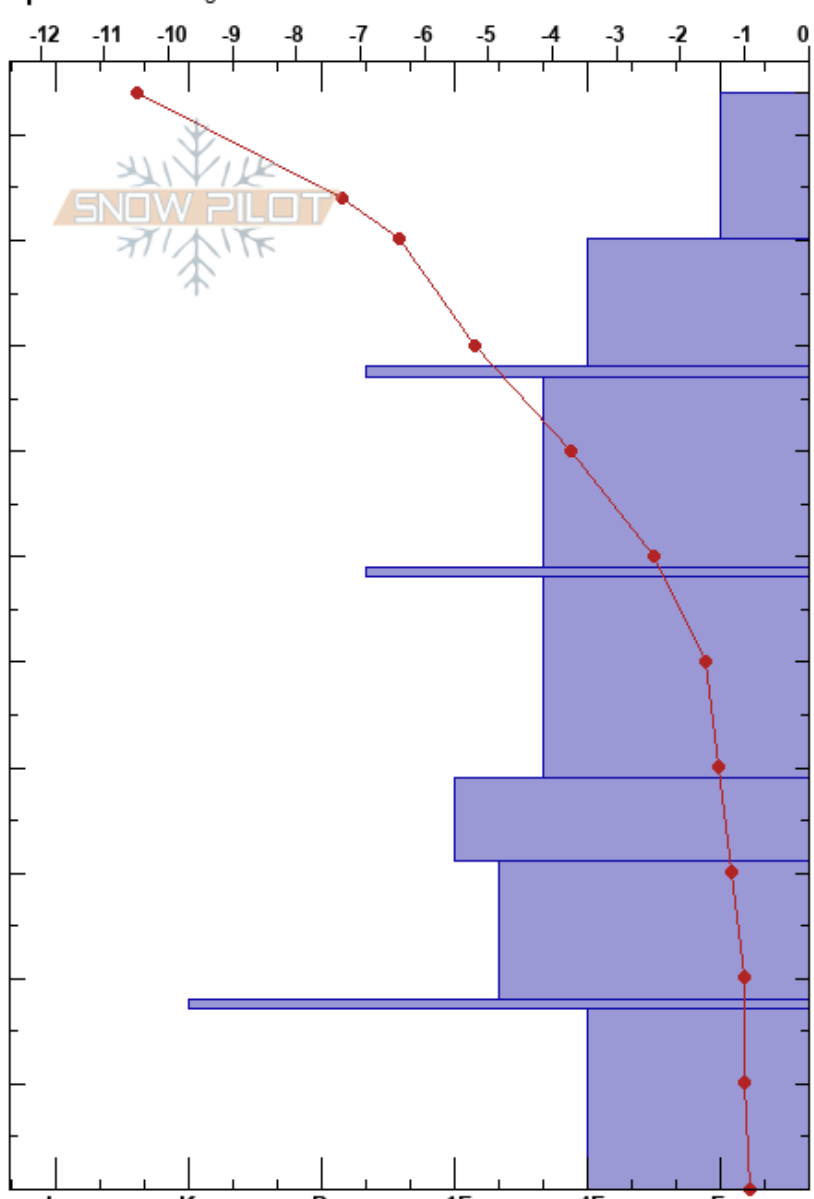

Eglise -2022-02-26

Nata de Leeuw

Stability:

HS: 104

Layer Notes:

Madison Range-N

02/26/2022 - 1:00pm

Air Temperature: -7.5°C

104-90cm: Thin wind skin

MT

Co-ord: 12T 466579W 5006047N

Sky Cover: CLR

78-77cm: Less than 1cm, faceting

Elevation: 2620 m

Slope Angle: 16°

Precipitation: NO

59-58cm: Breaking down

Aspect: N

Wind Loading: no

Wind: Calm

39-31cm: Thin MFcr at top (39)

31-18cm: Var. hardness, 1F-4F

Specifics: Pit dug in a Ski Area

Form	Crystal Size	Moisture	ρ kg/m ³	Stability tests & Layer comments
/	0.3			
/ (■)	0.3 (0.5)	D	160	104-90cm: Thin wind skin
□	1	D	235	
⊙⊙			255	78-77cm: Less than 1cm, faceting
⊖	1-2	D		
⊙⊙			275	59-58cm: Breaking down
⊖	2	D		
⊖	1-2	D		39-31cm: Thin MFcr at top (39)
⊖ (^)	1-2 (2)	D		31-18cm: Var. hardness, 1F-4F
⊙⊙		D		
⊖	2-3	D		

Notes: Thin faceted area. Likely not representative of wider area

ECTX