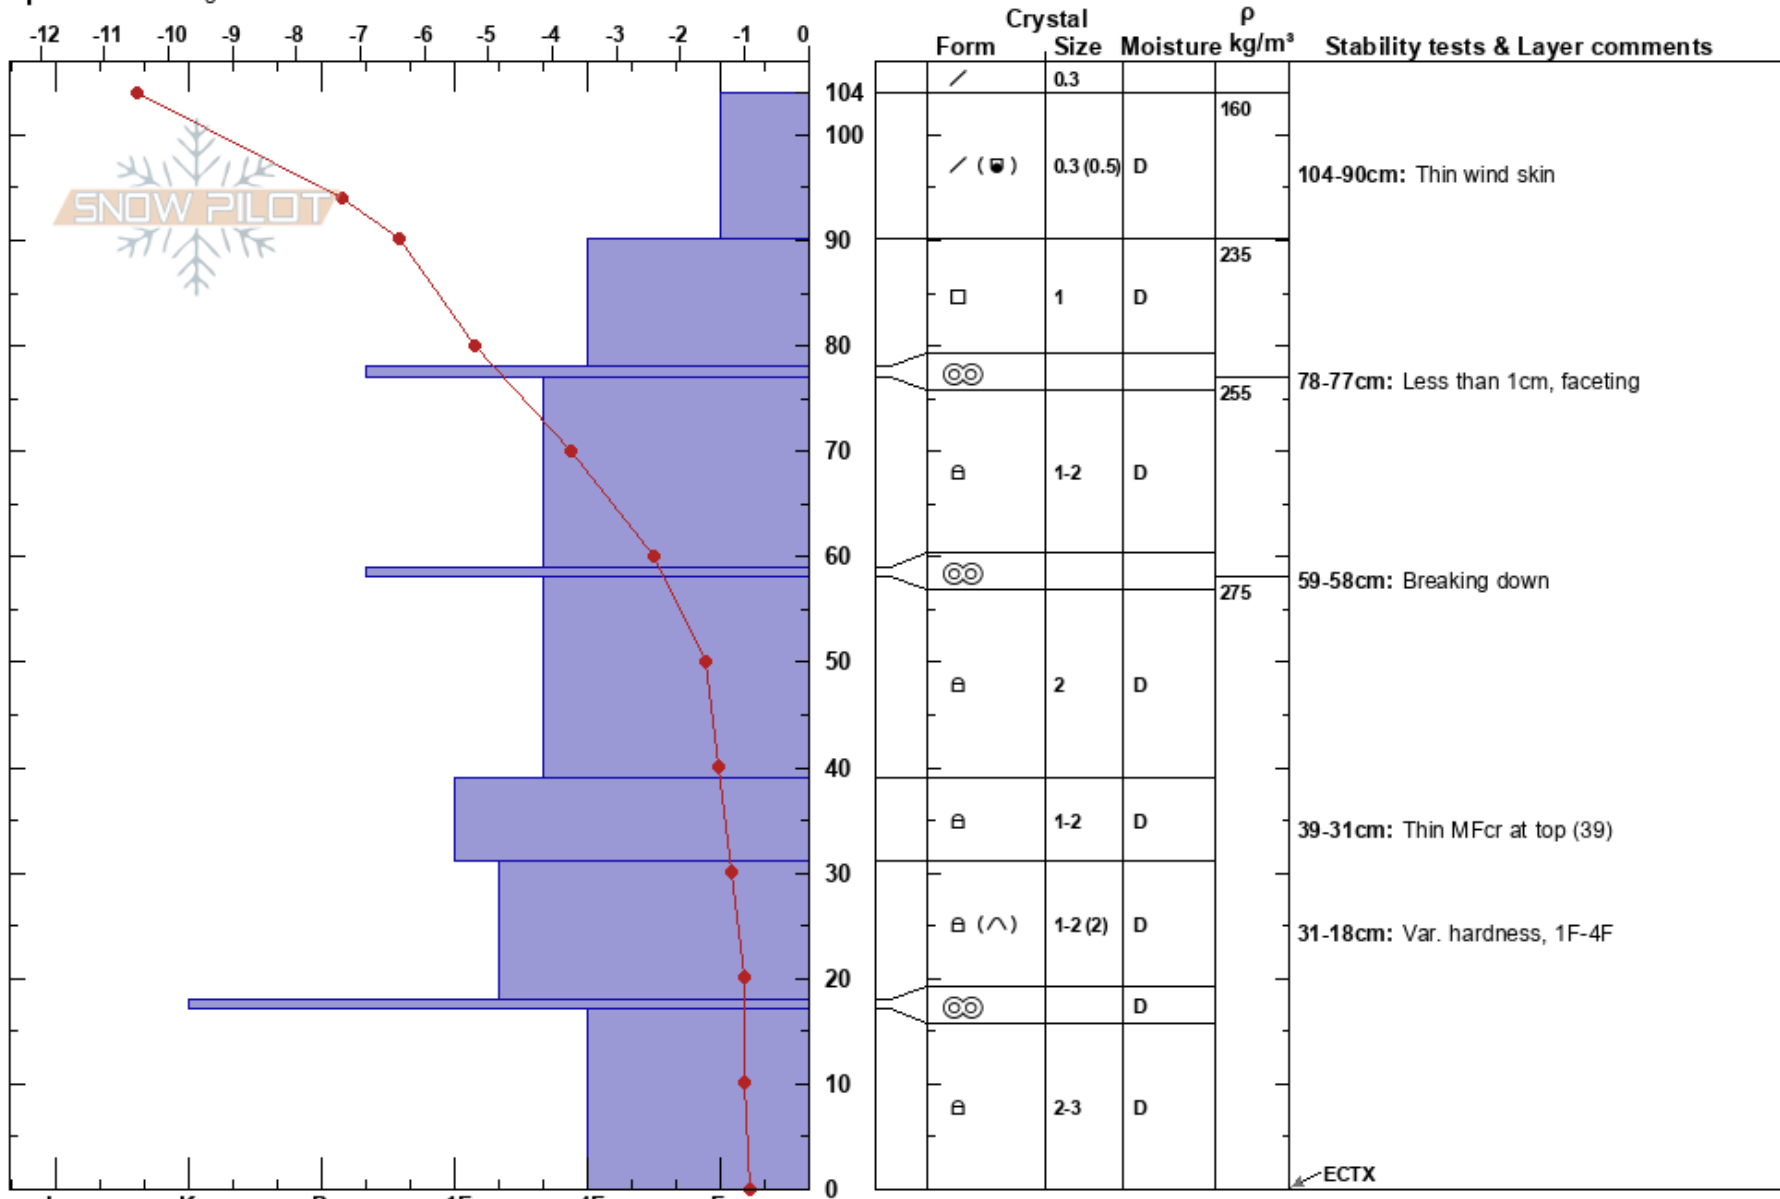

104-90cm: Thin wind skin

MT

Co-ord: 12T 466579W 5006047N

Sky Cover: CLR

78-77cm: Less than 1cm, faceting

Elevation: 2620 m

Slope Angle: 16°

Precipitation: NO

59-58cm: Breaking down

Aspect: N

Wind Loading: no

Wind: Calm

39-31cm: Thin MFcr at top (39)

31-18cm: Var. hardness, 1F-4F

Specifics: Pit dug in a Ski Area

Notes: Thin faceted area. Likely not representative of wider area