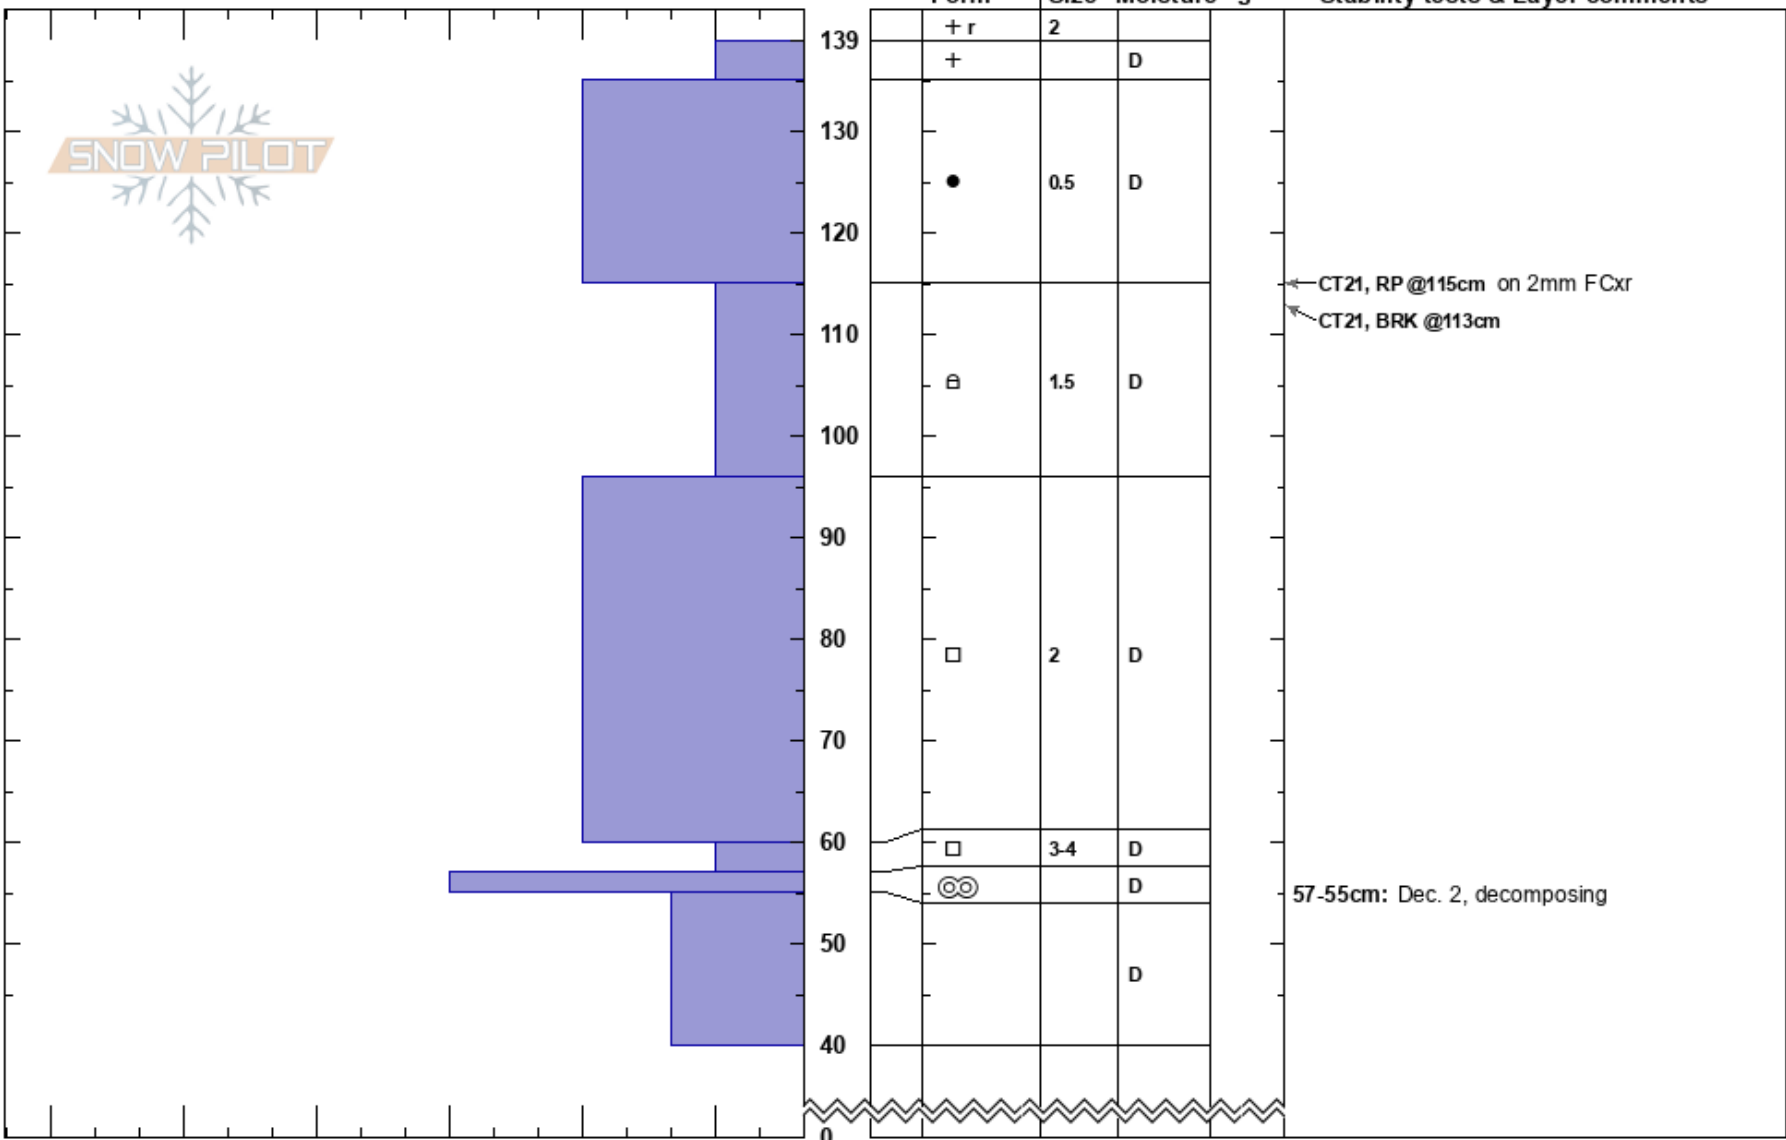

Teahouse North  
 Mt. Norquay  
 AB  
 Elevation: 2115 m  
 Aspect: N  
 Specifics:

Eli Schellenberg  
 03/03/2022 - 10:25  
 Co-ord:  
 Slope Angle: 36°  
 Wind Loading:

Stability:  
 Air Temperature: -3.2°C  
 Sky Cover: X  
 Precipitation: S1  
 Wind: Calm

HS: 139  
 PF: 100  
 57-55cm: Dec. 2, decomposing

Stability tests & Layer comments

Notes: