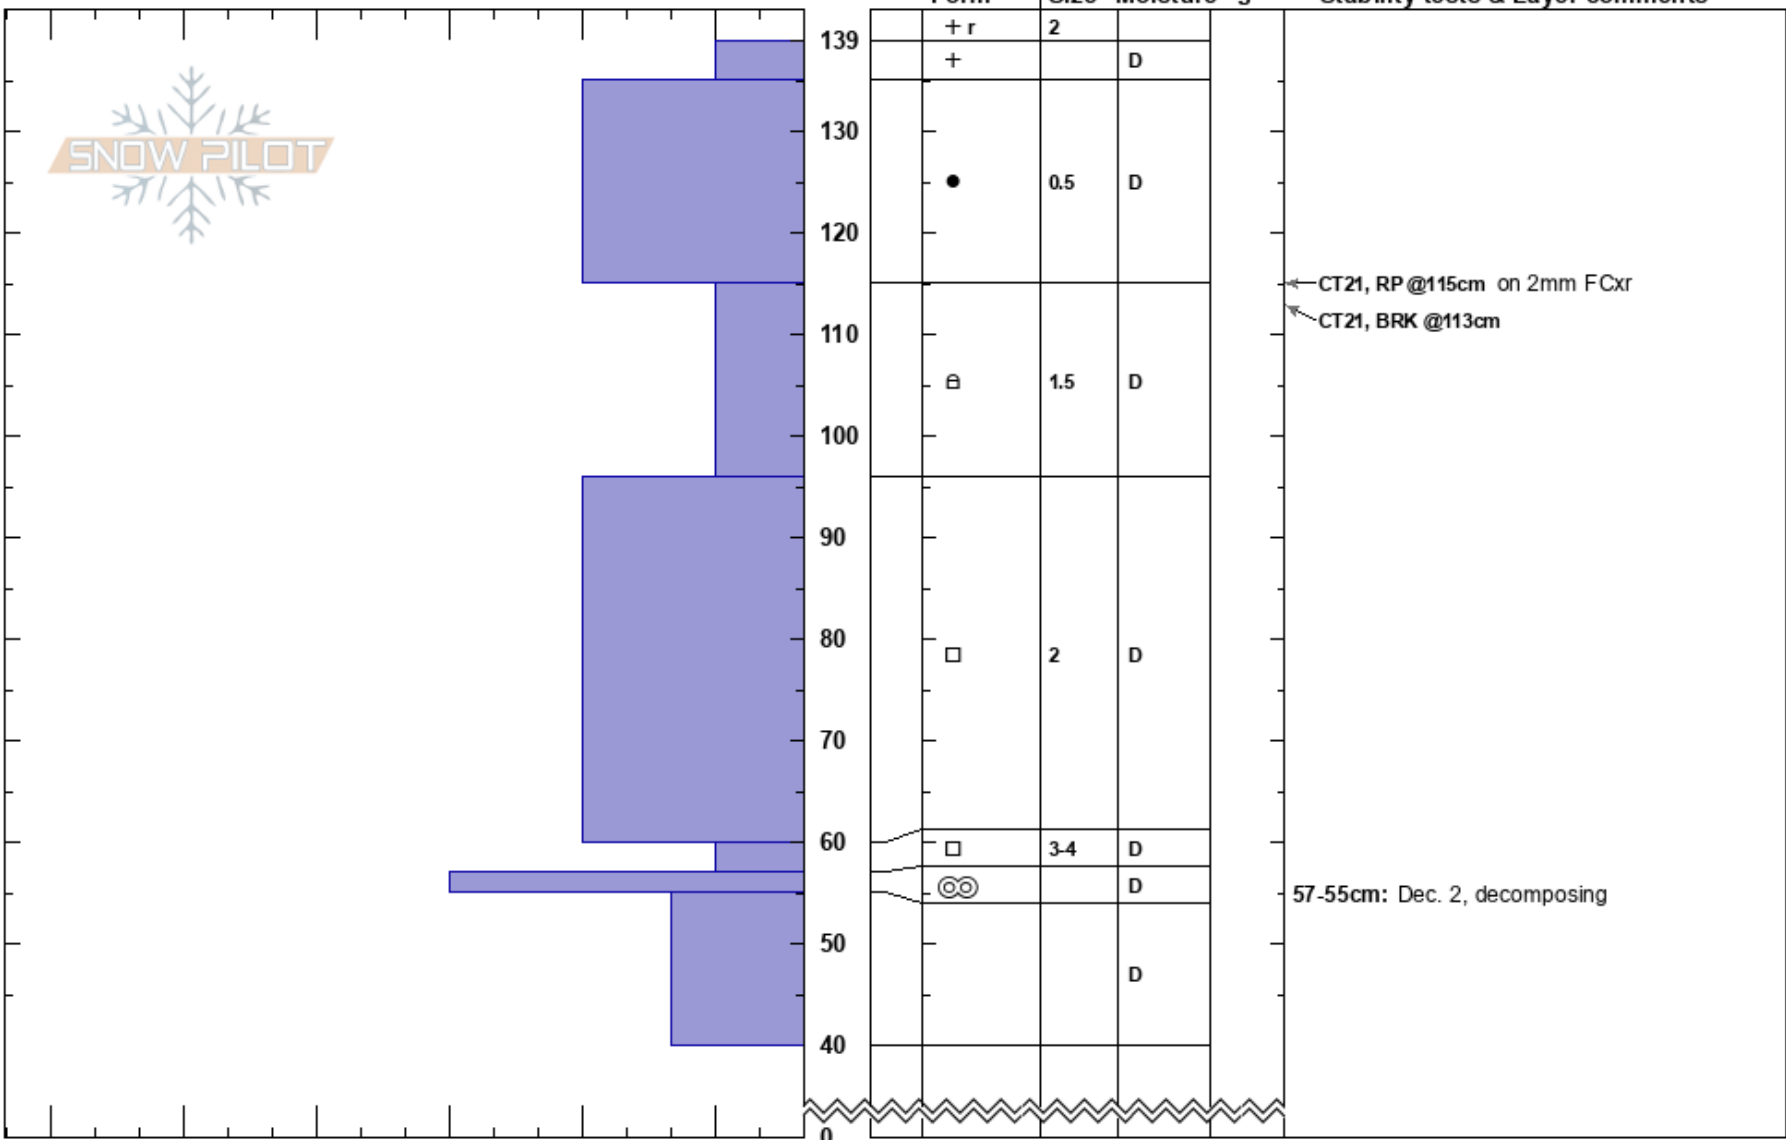

Teahouse North
 Mt. Norquay
 AB
 Elevation: 2115 m
 Aspect: N
 Specifics:

Eli Schellenberg
 03/03/2022 - 10:25
 Co-ord:
 Slope Angle: 36°
 Wind Loading:

Stability:
 Air Temperature: -3.2°C
 Sky Cover: X
 Precipitation: S1
 Wind: Calm

HS: 139
 PF: 100
 57-55cm: Dec. 2, decomposing

Stability tests & Layer comments

Notes: I K P 1F 4F F