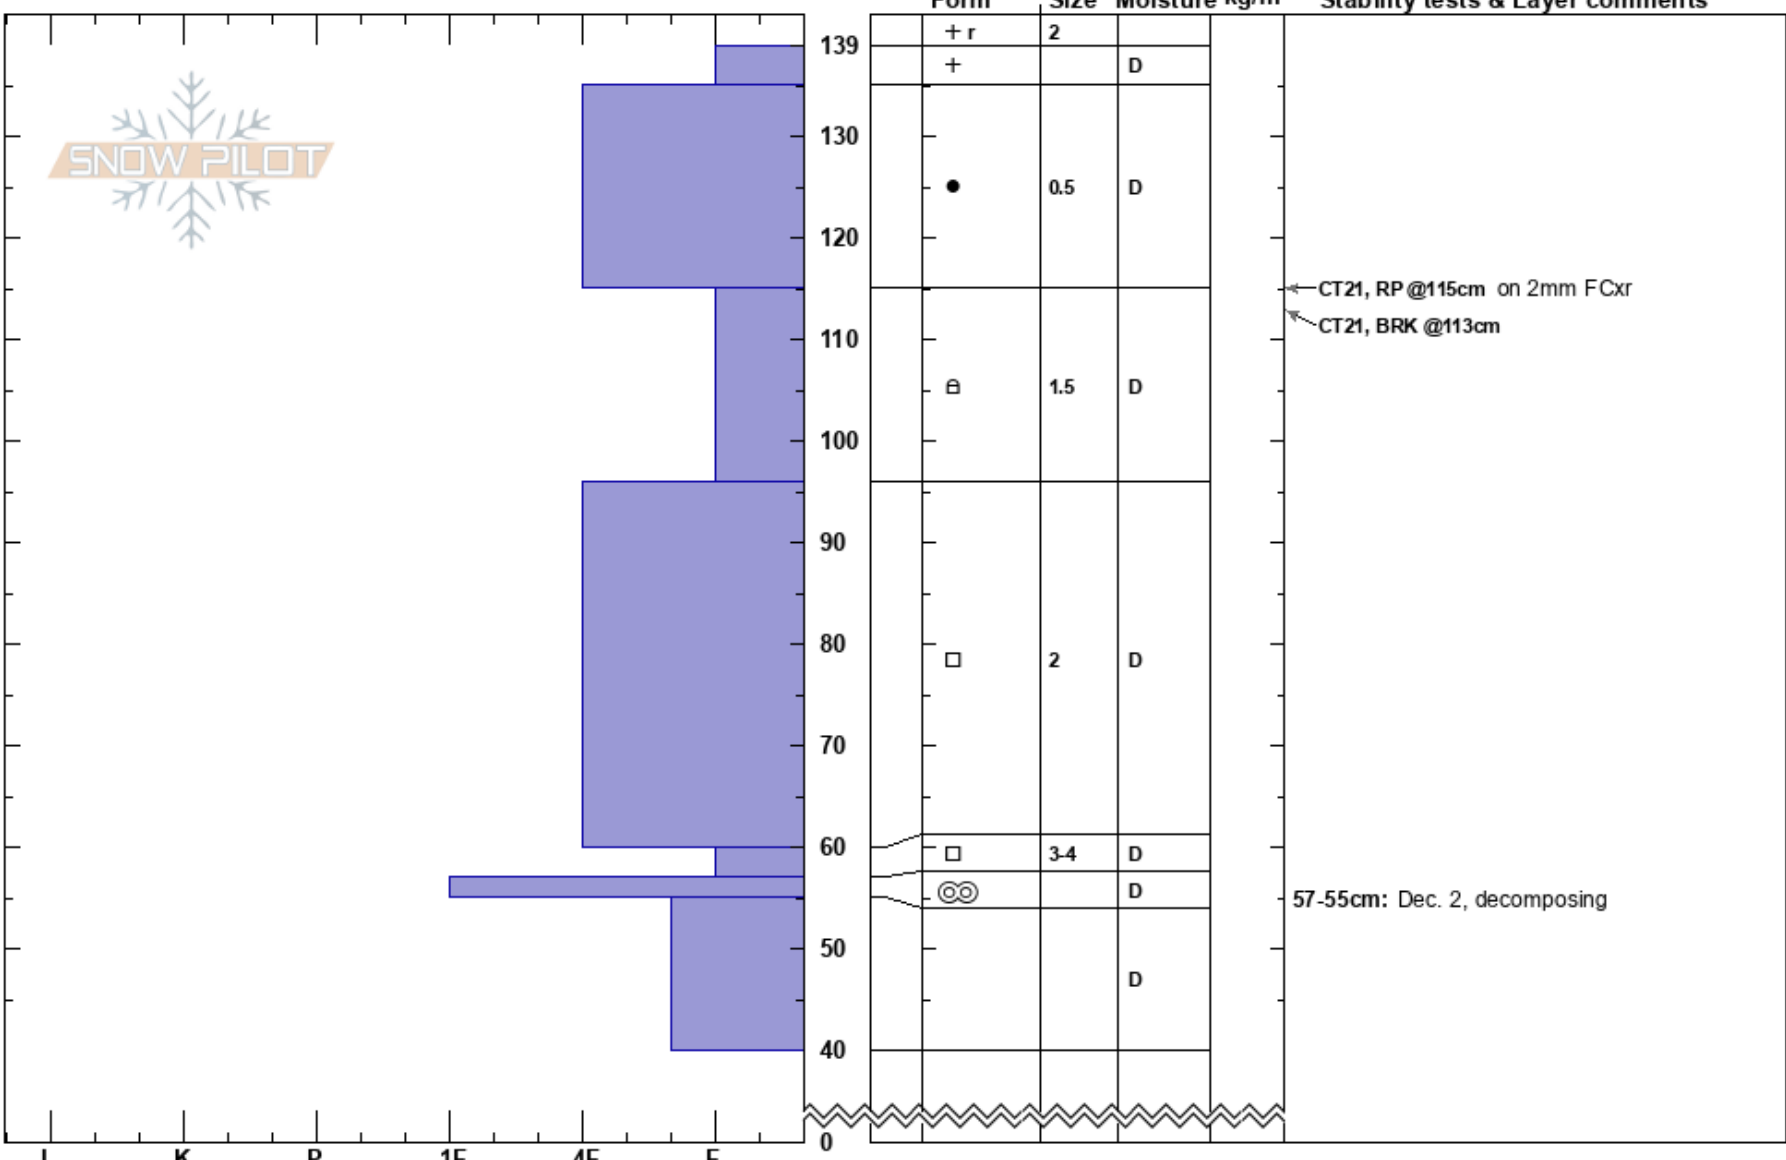

Teahouse North
 Mt. Norquay
 AB
 Elevation: 2115 m
 Aspect: N
 Specifics:

Eli Schellenberg
 03/03/2022 - 10:25
 Co-ord:
 Slope Angle: 36°
 Wind Loading:

Stability:
 Air Temperature: -3.2°C
 Sky Cover: X
 Precipitation: S1
 Wind: Calm

HS: 139
 PF: 100
 57-55cm: Dec. 2, decomposing

Stability tests & Layer comments

Notes: