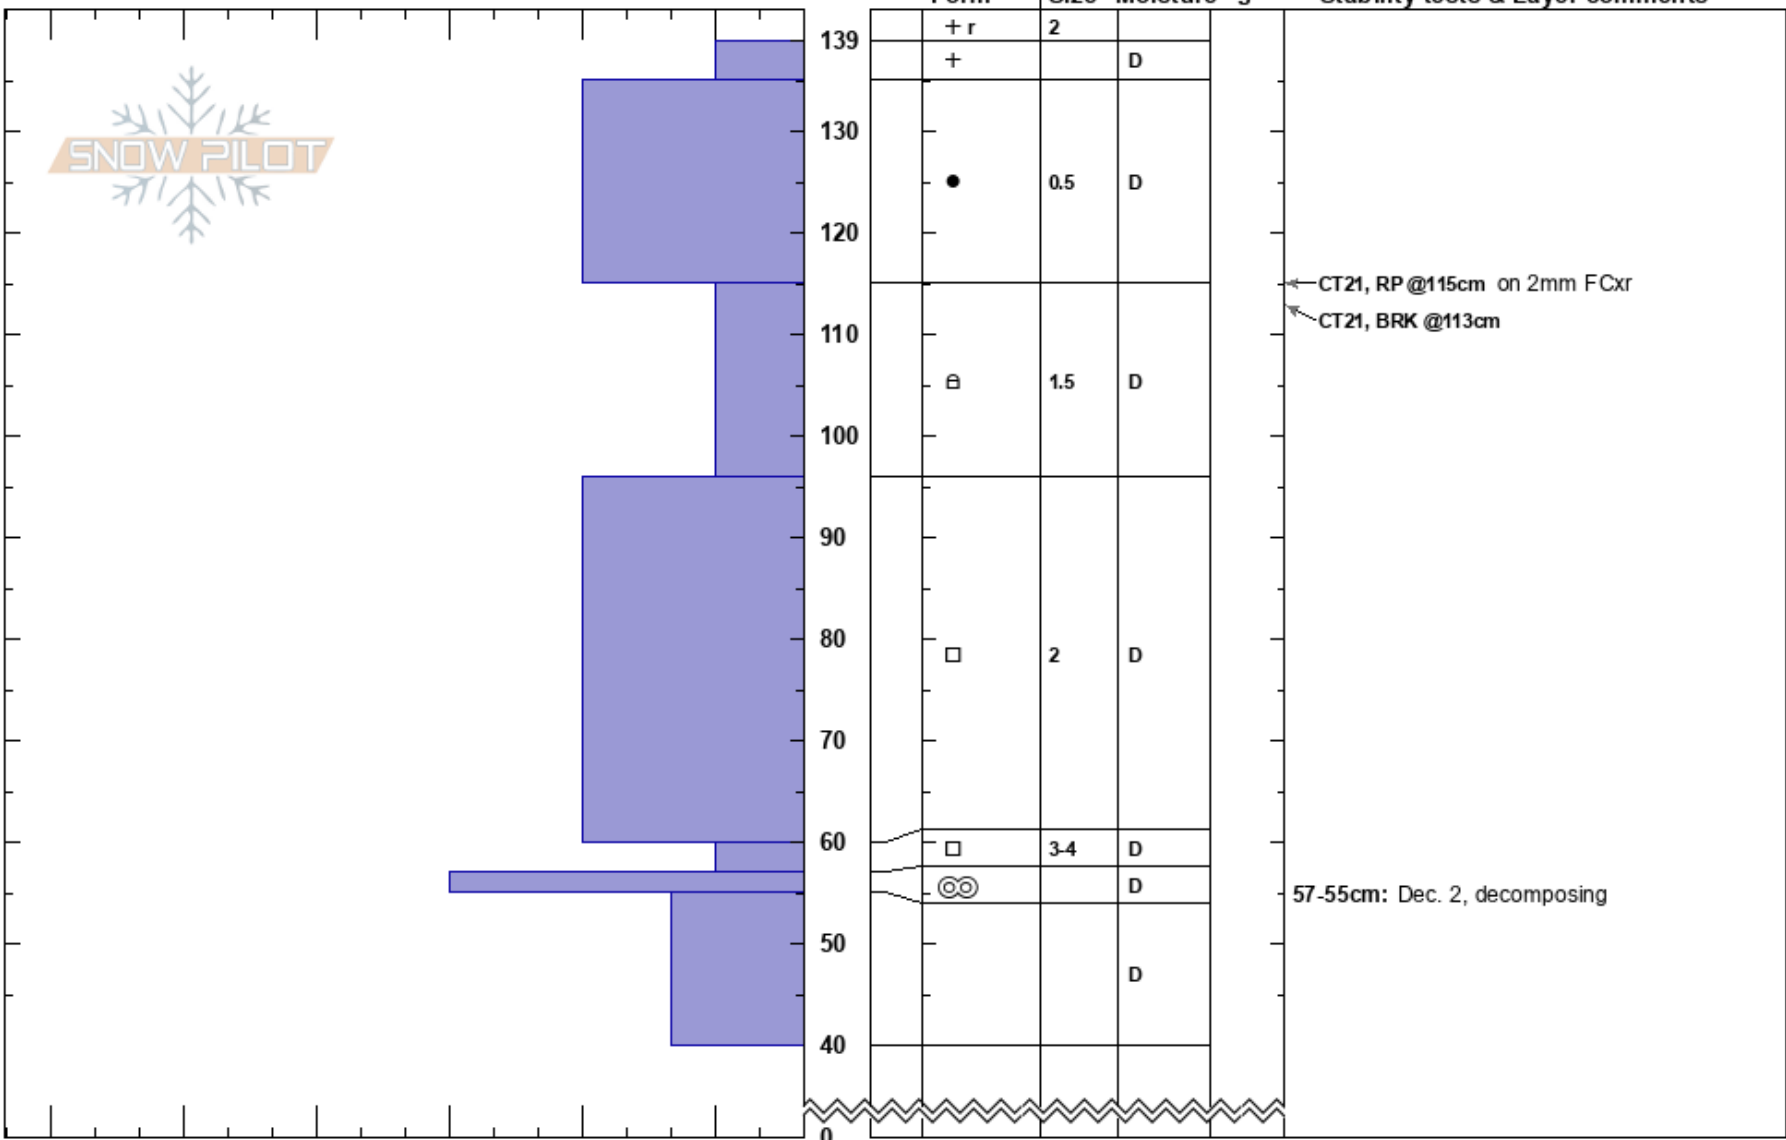

Teahouse North
 Mt. Norquay
 AB
 Elevation: 2115 m
 Aspect: N
 Specifics:

Eli Schellenberg
 03/03/2022 - 10:25
 Co-ord:
 Slope Angle: 36°
 Wind Loading:

Stability:
 Air Temperature: -3.2°C
 Sky Cover: X
 Precipitation: S1
 Wind: Calm

HS: 139
 PF: 100
 57-55cm: Dec. 2, decomposing

Layer Notes:

Notes: