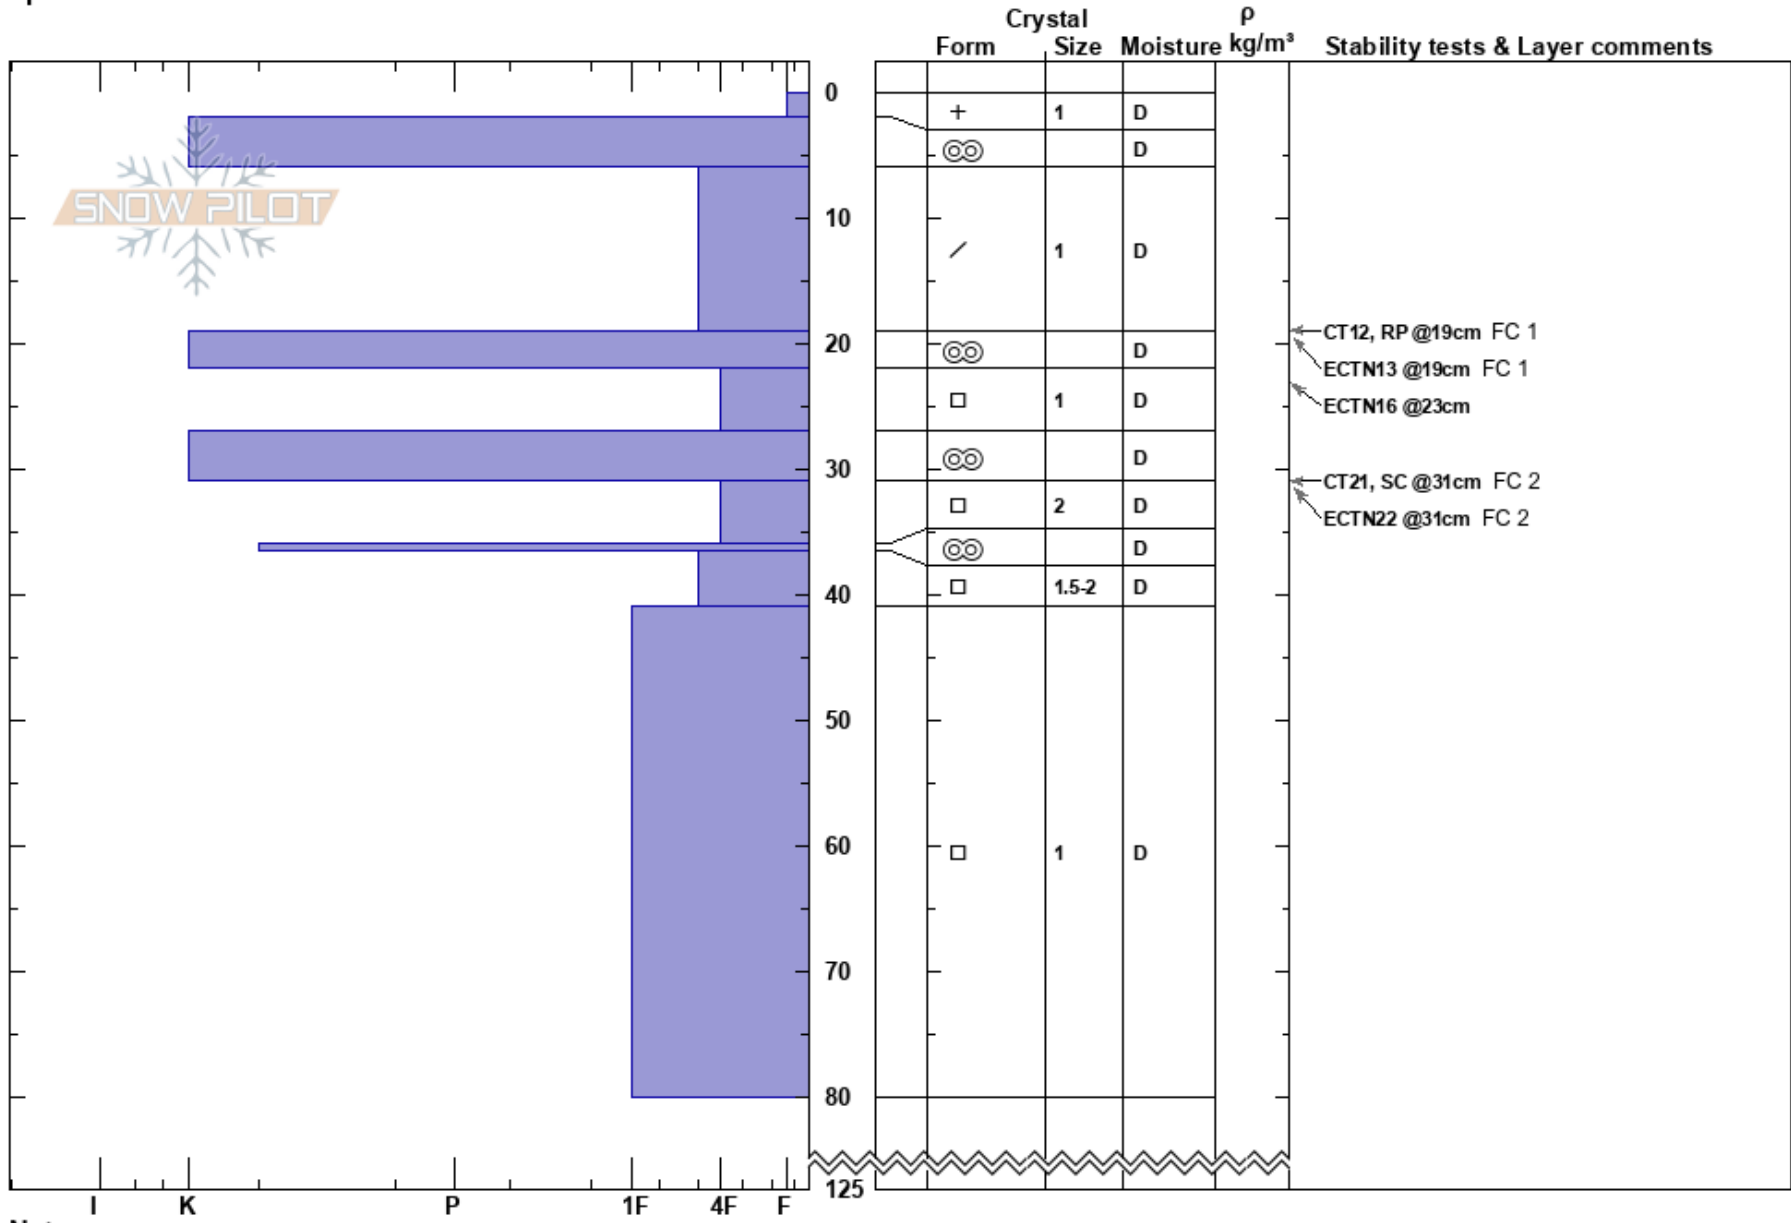

220303 RS 2  
 Monashee  
 BC  
 Elevation: 1986 m  
 Aspect: SE  
 Specifics:

Harrison Bolger-Munro  
 03/03/2022 - 08:20  
 Co-ord:  
 Slope Angle: 28°  
 Wind Loading:

Stability:  
 Air Temperature: -2°C  
 Sky Cover: X  
 Precipitation: S1  
 Wind: Calm

HS: 125  
 PF: 25

Layer Notes:

Notes: