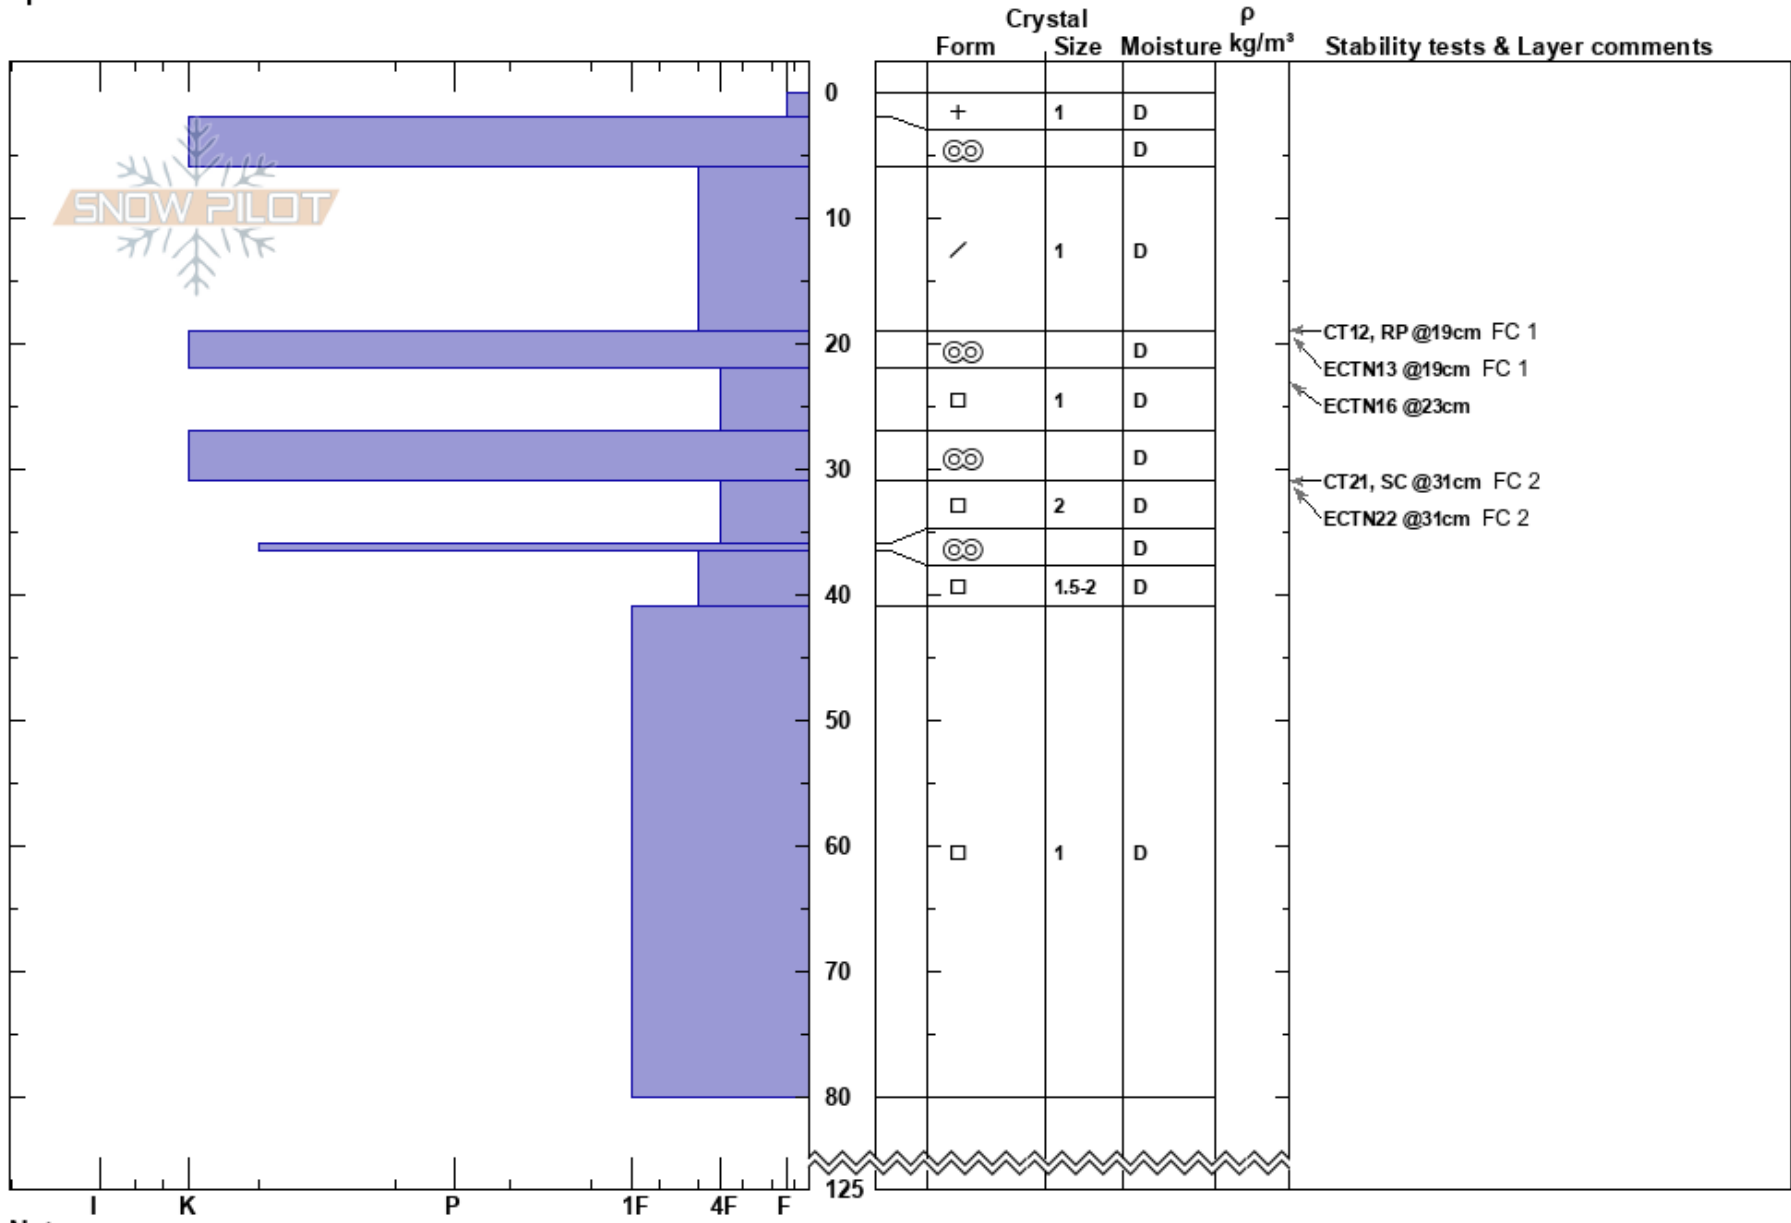

220303 RS 2
 Monashee
 BC
 Elevation: 1986 m
 Aspect: SE
 Specifics:

Harrison Bolger-Munro
 03/03/2022 - 08:20
 Co-ord:
 Slope Angle: 28°
 Wind Loading:

Stability:
 Air Temperature: -2°C
 Sky Cover: X
 Precipitation: S1
 Wind: Calm

HS: 125
 PF: 25

Layer Notes:

Notes: