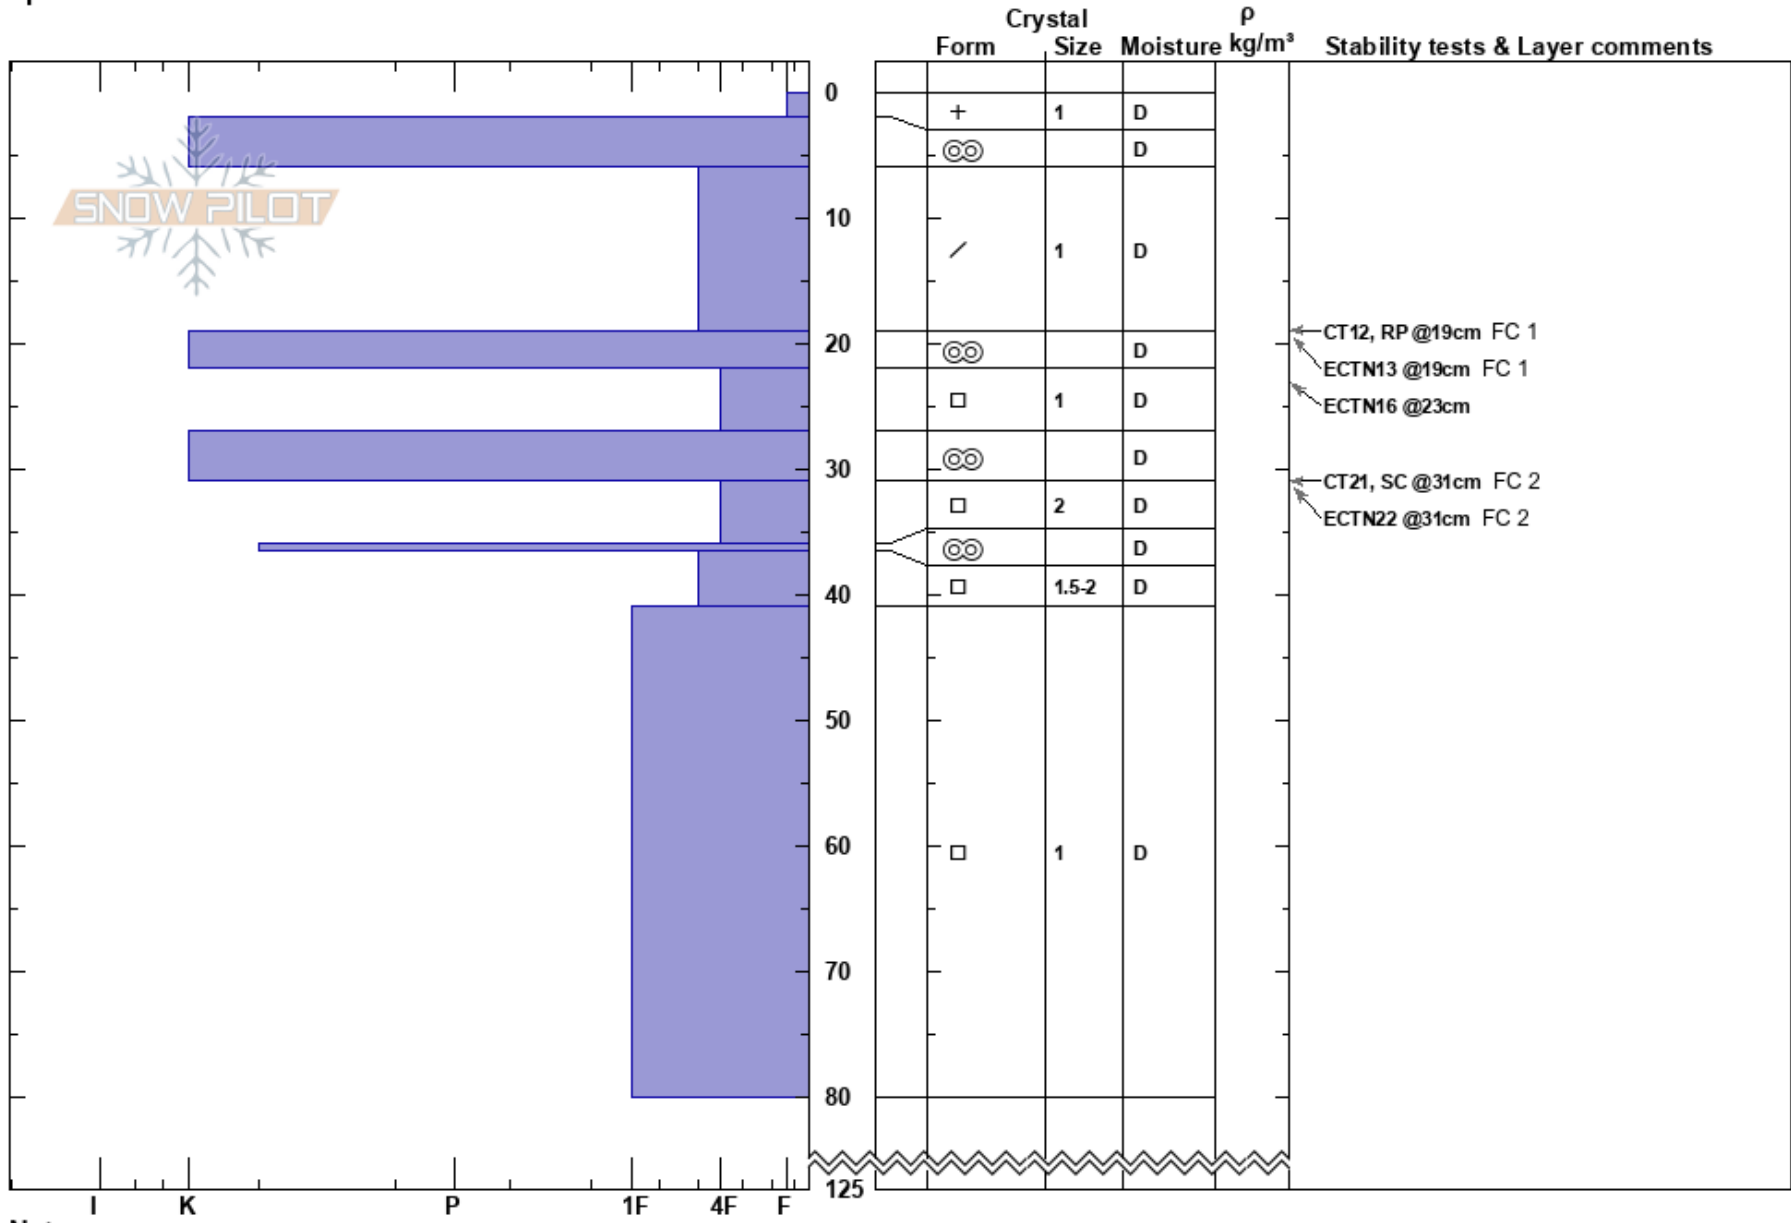

220303 RS 2
 Monashee
 BC
 Elevation: 1986 m
 Aspect: SE
 Specifics:

Harrison Bolger-Munro
 03/03/2022 - 08:20
 Co-ord:
 Slope Angle: 28°
 Wind Loading:

Stability:
 Air Temperature: -2°C
 Sky Cover: X
 Precipitation: S1
 Wind: Calm

HS: 125
 PF: 25
 Layer Notes:

Notes: