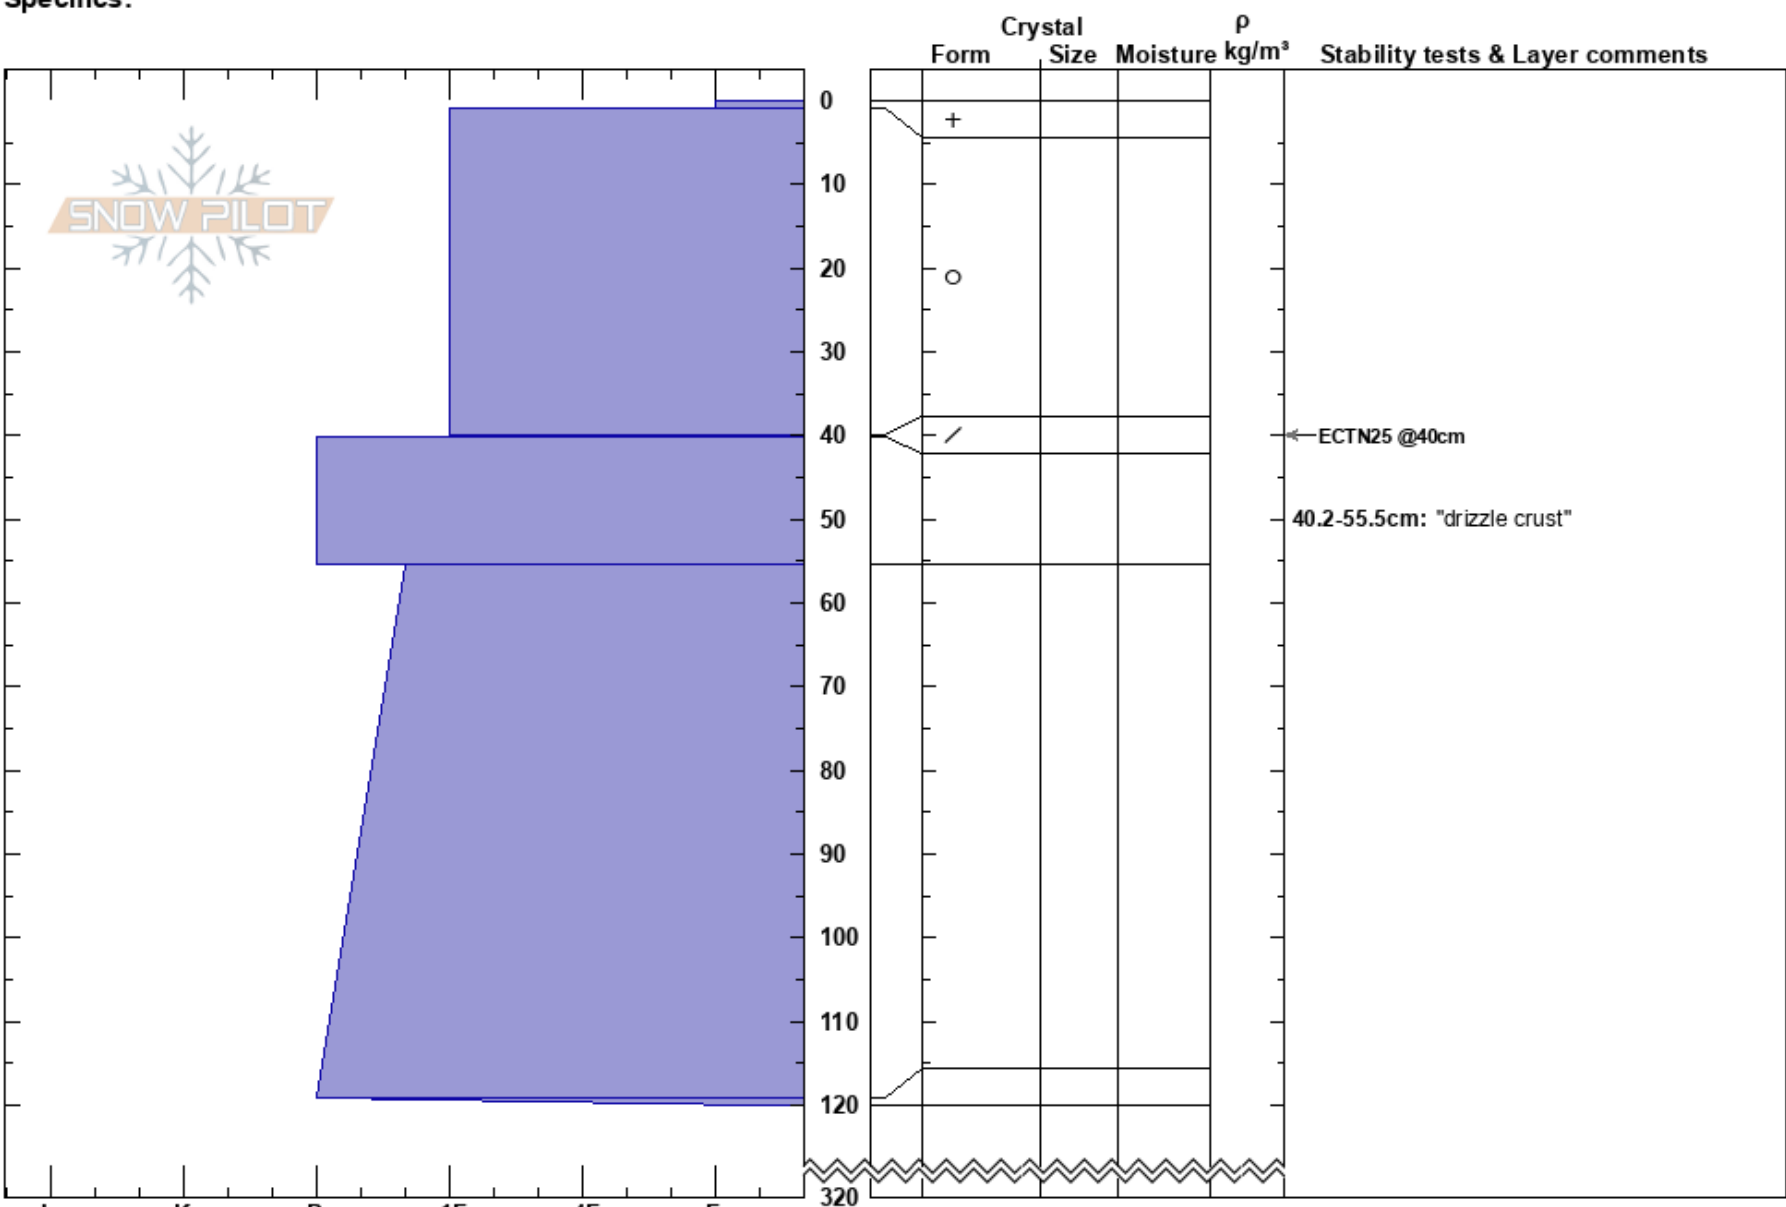

Java Haus 3/2/22  
Chugach Range  
AK  
Elevation: 4919 ft  
Aspect:  
Specifics:

Paul Forward  
03/02/2022 - 12:00pm  
Co-ord: 61.44436N, -148.36182W  
Slope Angle:  
Wind Loading:

Stability:  
Air Temperature:  
Sky Cover:  
Precipitation:  
Wind:  
HS:320  
PF: 50 40.2-55.5cm: "drizzle crust"  
PS: 35