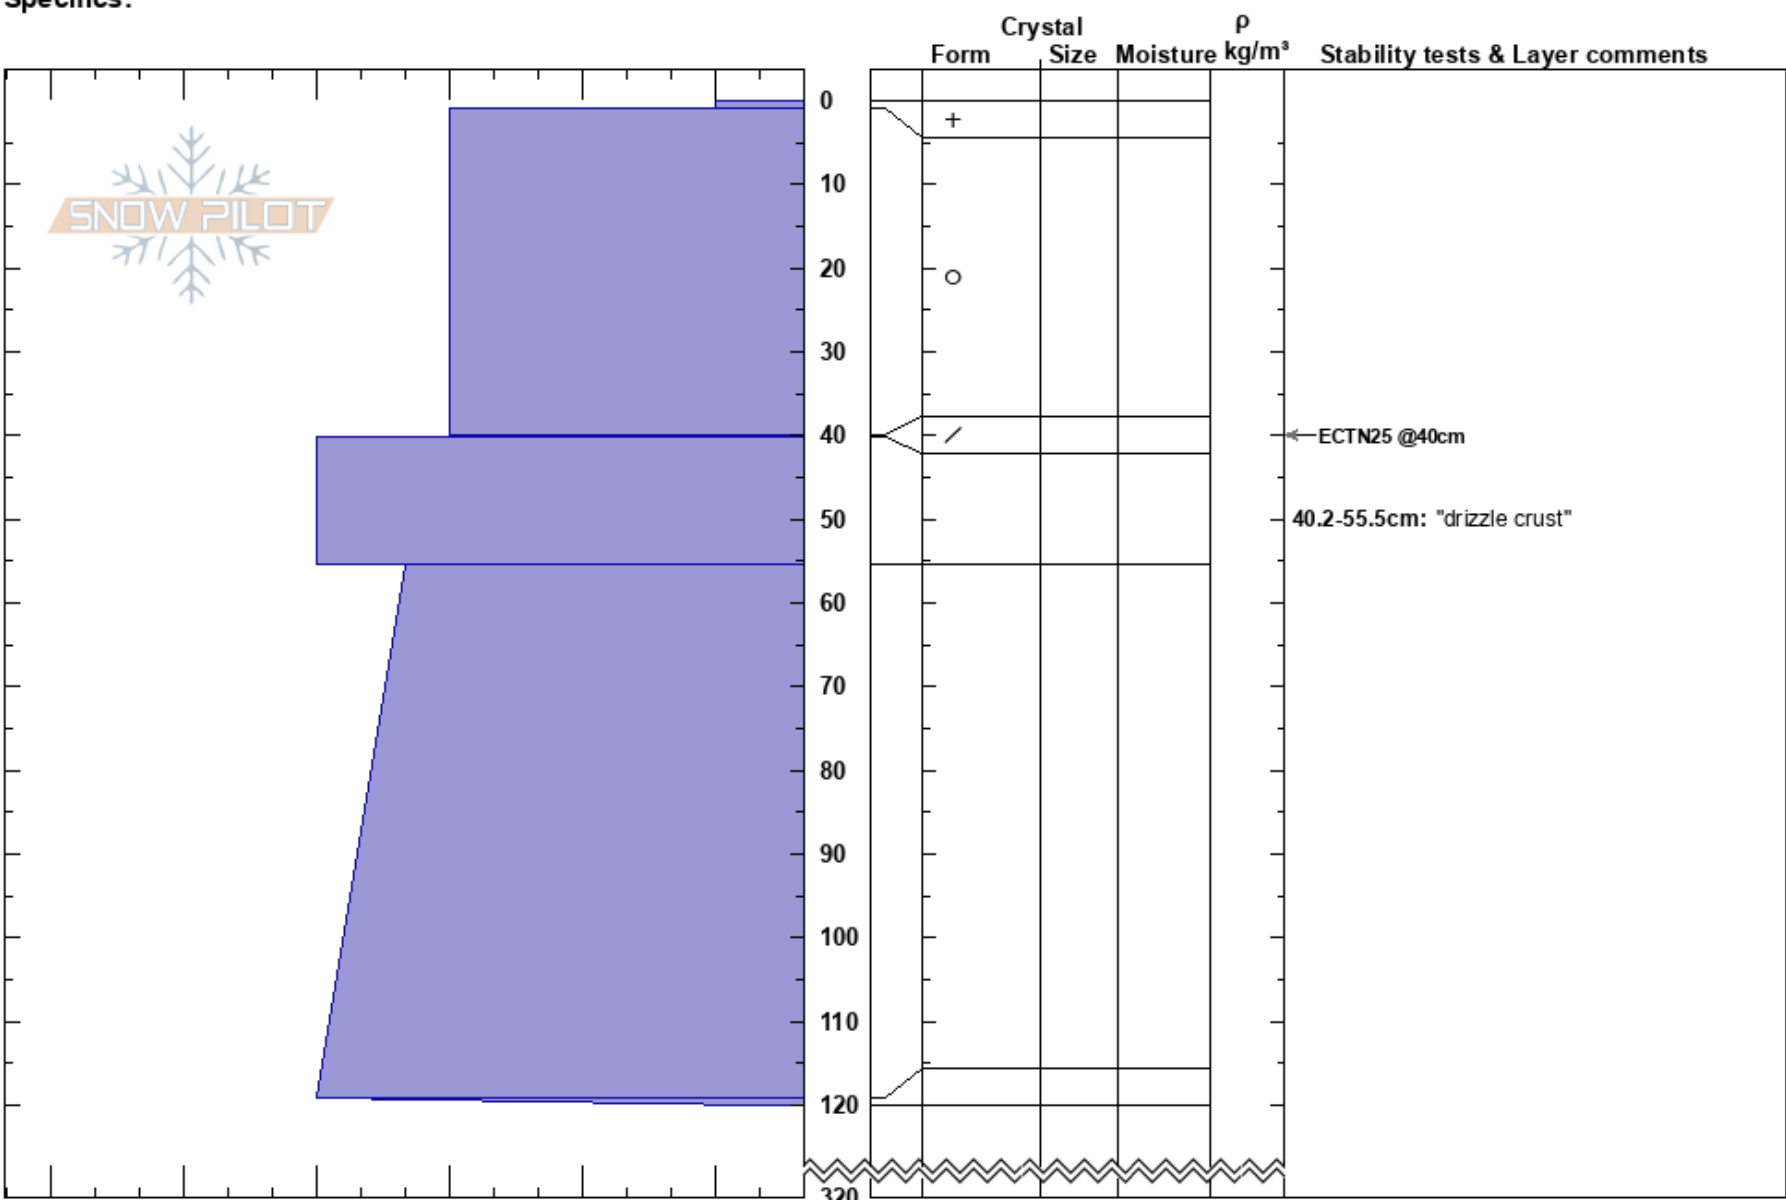

Java Haus 3/2/22  
Chugach Range  
AK  
Elevation: 4919 ft  
Aspect:  
Specifics:

Paul Forward  
03/02/2022 - 12:00pm  
Co-ord: 61.44436N, -148.36182W  
Slope Angle:  
Wind Loading:

Stability:  
Air Temperature:  
Sky Cover:  
Precipitation:  
Wind:

HS: 320  
PF: 50  
PS: 35  
40.2-55.5cm: "drizzle crust"

Notes: I K P 1F 4F F 320