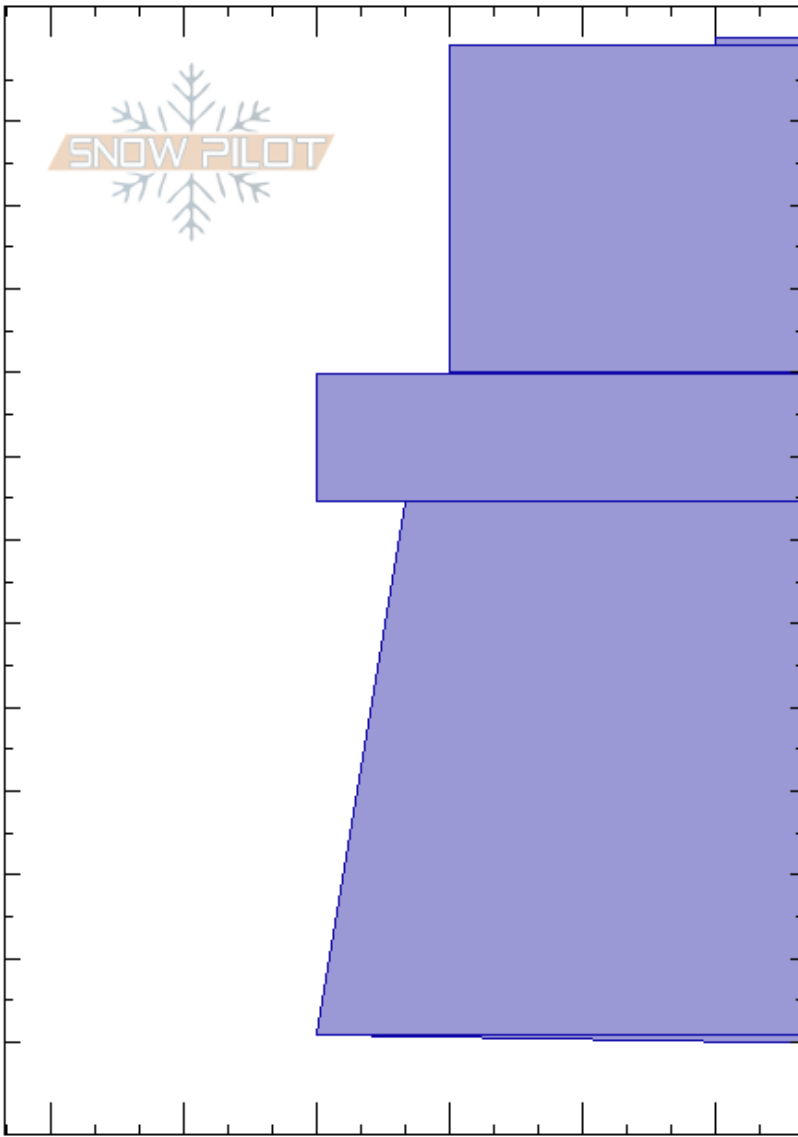

Java Haus 3/2/22  
Chugach Range  
AK  
Elevation: 4919 ft  
Aspect:  
Specifics:

Paul Forward  
03/02/2022 - 12:00pm  
Co-ord: 61.44436N, -148.36182W  
Slope Angle:  
Wind Loading:

Stability:  
Air Temperature:  
Sky Cover:  
Precipitation:  
Wind:  
HS:320  
PF: 50 40.2-55.5cm: "drizzle crust"  
PS: 35

Crystal Form     Crystal Size     Moisture     ρ kg/m³     Stability tests & Layer comments

Crystal Form	Crystal Size	Moisture	ρ kg/m³	Stability tests & Layer comments
+				
o				
/				← ECTN25 @40cm
				40.2-55.5cm: "drizzle crust"