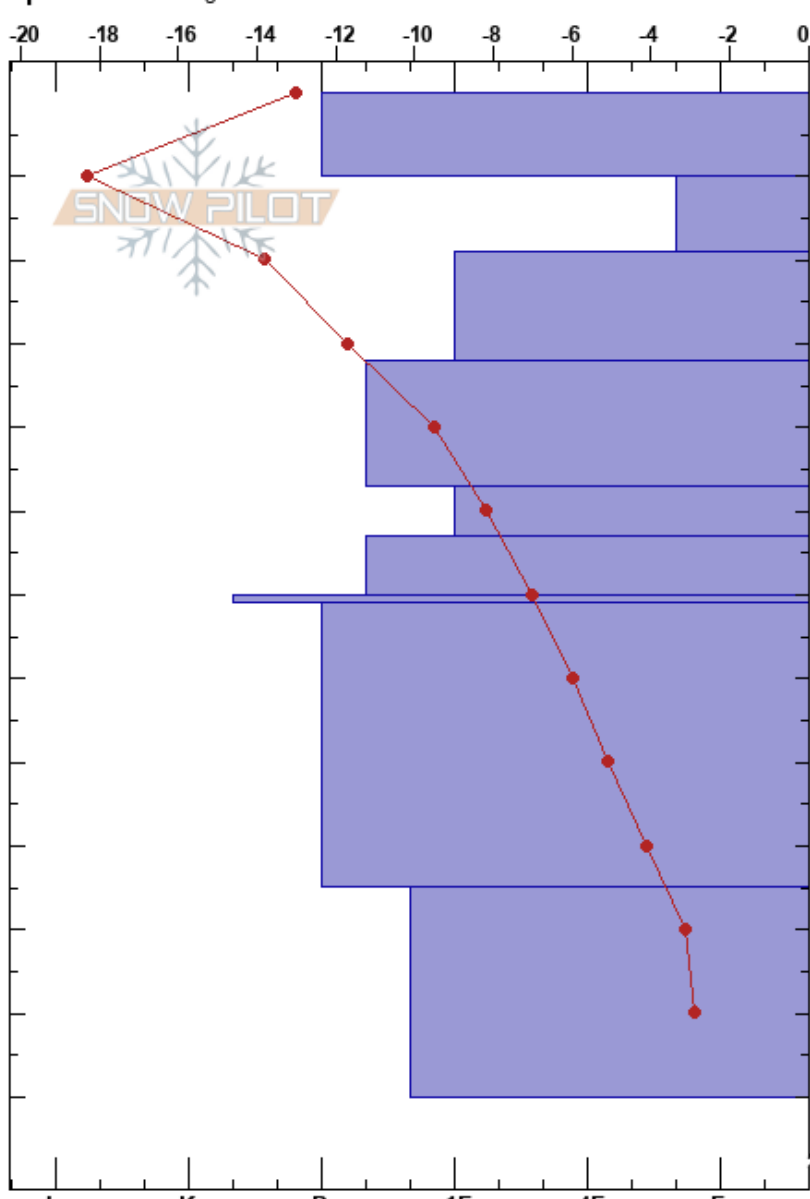

Spirit - 2022-02-26

Nata de Leeuw

Stability:

HS: 182

Layer Notes:

Gallatin Range-N

02/26/2022 - 9:20am

Air Temperature: -12.5°C

0-10cm: New windslab from prev day

MT

Co-ord: 12T 465271W 5009687N

Sky Cover: CLR

19-32cm: Visible sintering

Elevation: 2670 m

Slope Angle: 23°

Precipitation: NO

60-61cm: Decomposing MFcr

Aspect: E

Wind Loading: previous

Wind: Calm

61-95cm: Variable 1F lenses

95-120cm: Visible dirt layer at 95

Specifics: Pit dug in a Ski Area

Form	Crystal Size	Moisture	ρ kg/m ³	Stability tests & Layer comments
•	0.5			
•	0.3	D	315	0-10cm: New windslab from prev day
•	0.5	D	150	← ECTN11 @10cm
•	0.5	D	280	19-32cm: Visible sintering
⊖	1	D	290	
⊖	1-1.5	D	285	
⊖ (⊖)	(1)	D		60-61cm: Decomposing MFcr
⊖	1.5	D		61-95cm: Variable 1F lenses
⊖ (^)	2 (2.5)	D		95-120cm: Visible dirt layer at 95

Notes: Digging to investigate surface windslab