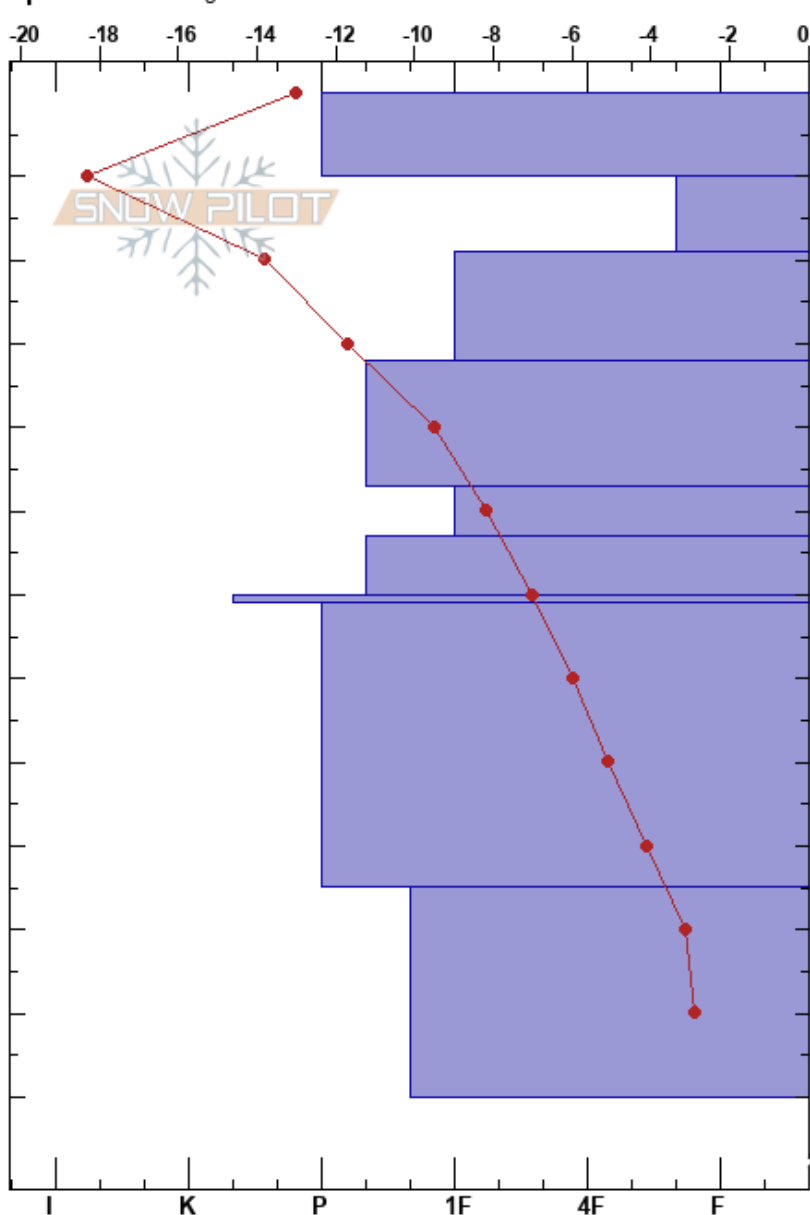

Spirit - 2022-02-26

Nata de Leeuw

Stability:

HS: 182

Layer Notes:

Gallatin Range-N

02/26/2022 - 9:20am

Air Temperature: -12.5°C

0-10cm: New windslab from prev day

MT

Co-ord: 12T 465271W 5009687N

Sky Cover: CLR

19-32cm: Visible sintering

Elevation: 2670 m

Slope Angle: 23°

Precipitation: NO

60-61cm: Decomposing MFcr

Aspect: E

Wind Loading: previous

Wind: Calm

61-95cm: Variable 1F lenses

95-120cm: Visible dirt layer at 95

Specifics: Pit dug in a Ski Area

Form	Crystal Size	Moisture	ρ kg/m ³	Stability tests & Layer comments
•	0.5			
•	0.3	D	315	0-10cm: New windslab from prev day
•	0.5	D	150	← ECTN11 @10cm
•	0.5	D	280	19-32cm: Visible sintering
⊖	1	D	290	
⊖	1-1.5	D	285	
⊖	2	D		
⊖ (⊖)	(1)	D		60-61cm: Decomposing MFcr
⊖	1.5	D		61-95cm: Variable 1F lenses
⊖ (^)	2 (2.5)	D		95-120cm: Visible dirt layer at 95

Notes: Digging to investigate surface windslab