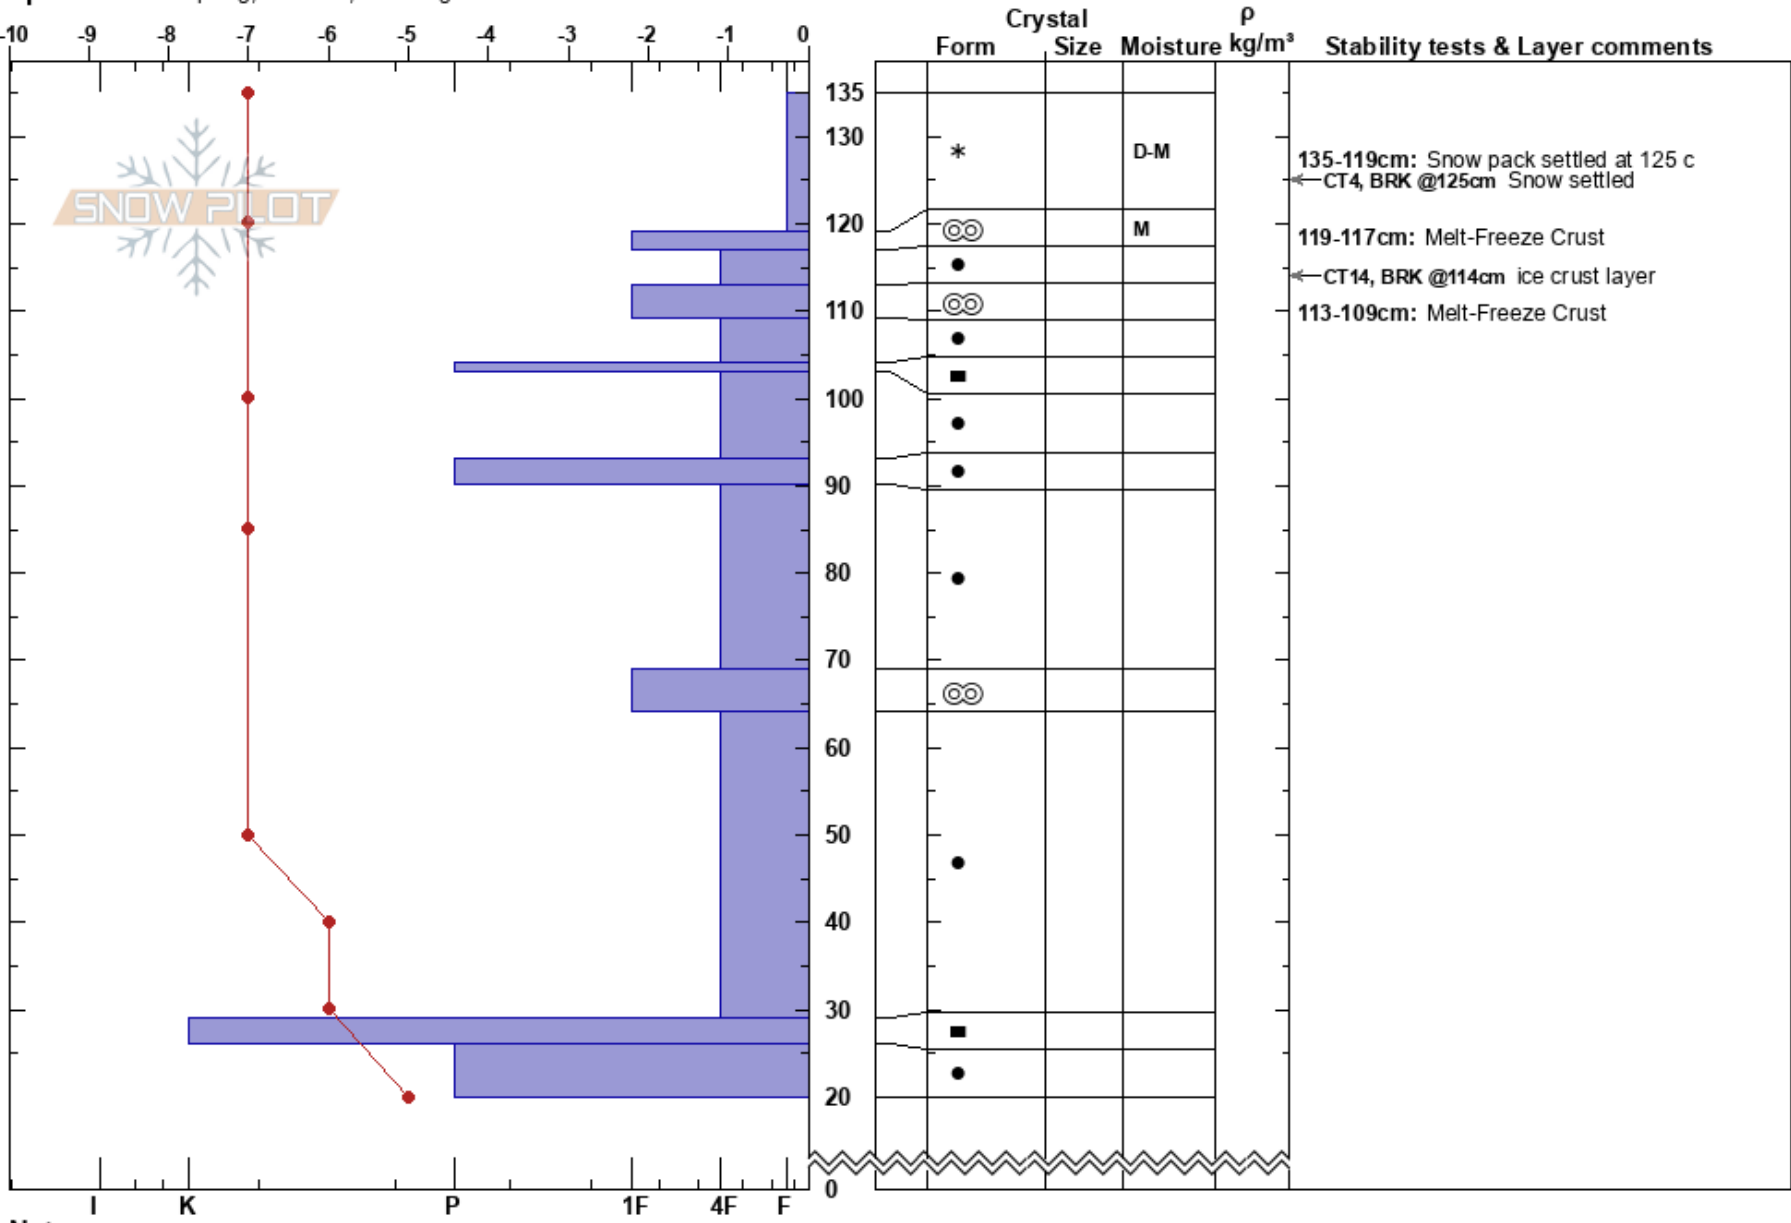

Avy 1 Group Pit
 Mt Bachelor Area
 OR
 Elevation: 1996 m
 Aspect: W

Justin Alvarado
 02/20/2022 - 10:00am
 Co-ord: 44.00455N, -121.68768W
 Slope Angle: 26°
 Wind Loading: yes

Stability: Fair
 Air Temperature: -6°C
 Sky Cover: OVC
 Precipitation: S1
 Wind: SW Light Breeze

HS: 135
 PF: 25
 PS: 20
 Layer Notes:
 135-119cm: Snow pack settled at 125 c
 135-119cm: Problematic layer
 119-117cm: Melt-Freeze Crust
 113-109cm: Melt-Freeze Crust

Specifics: Collapsing, localized; Cracking

Notes: Wind loading on different aspects like E and NE, not on W facing aspects though.