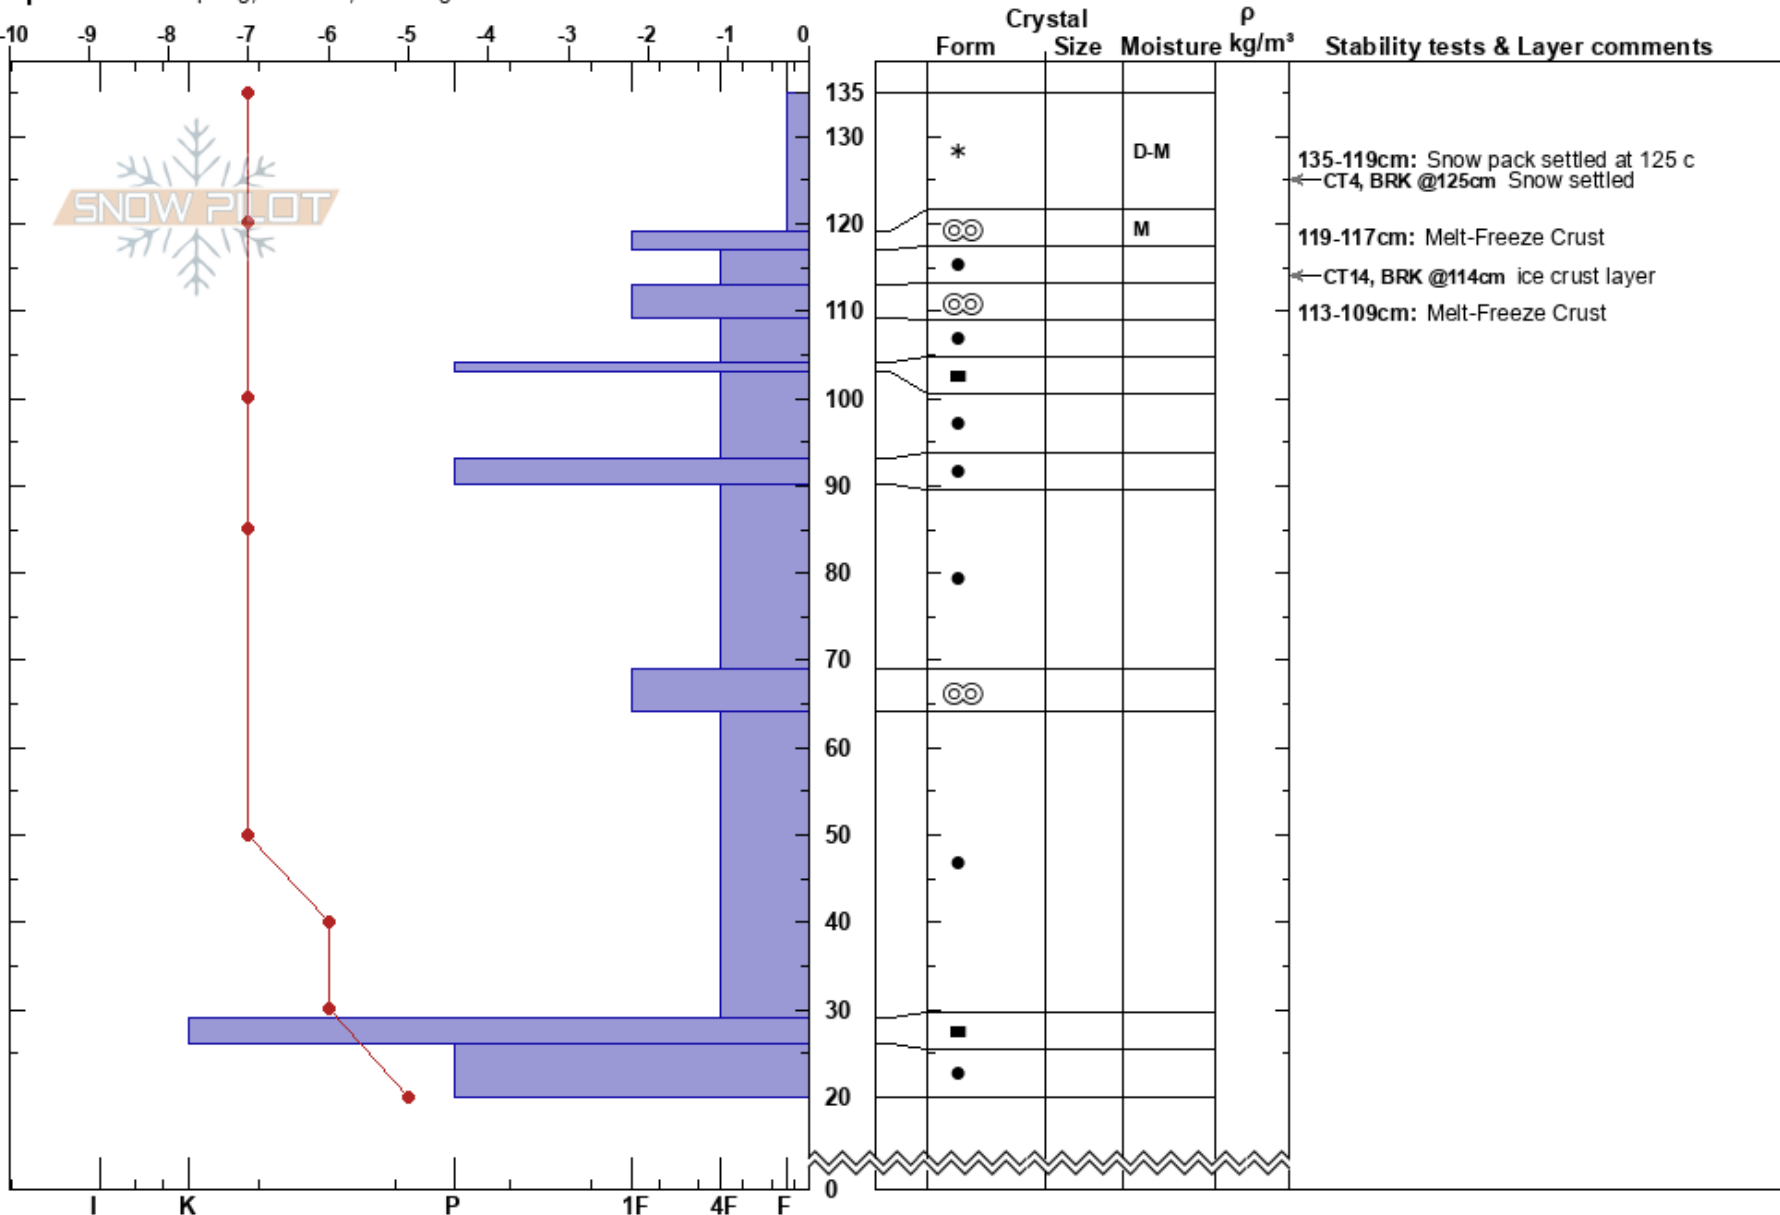

Avy 1 Group Pit
 Mt Bachelor Area
 OR
 Elevation: 1996 m
 Aspect: W

Justin Alvarado
 02/20/2022 - 10:00am
 Co-ord: 44.00455N, -121.68768W
 Slope Angle: 26°
 Wind Loading: yes

Stability: Fair
 Air Temperature: -6°C
 Sky Cover: OVC
 Precipitation: S1
 Wind: SW Light Breeze

HS: 135
 PF: 25
 PS: 20
 Layer Notes:
 135-119cm: Snow pack settled at 125 c
 135-119cm: Problematic layer
 119-117cm: Melt-Freeze Crust
 113-109cm: Melt-Freeze Crust

Specifics: Collapsing, localized; Cracking

Notes: Wind loading on different aspects like E and NE, not on W facing aspects though.