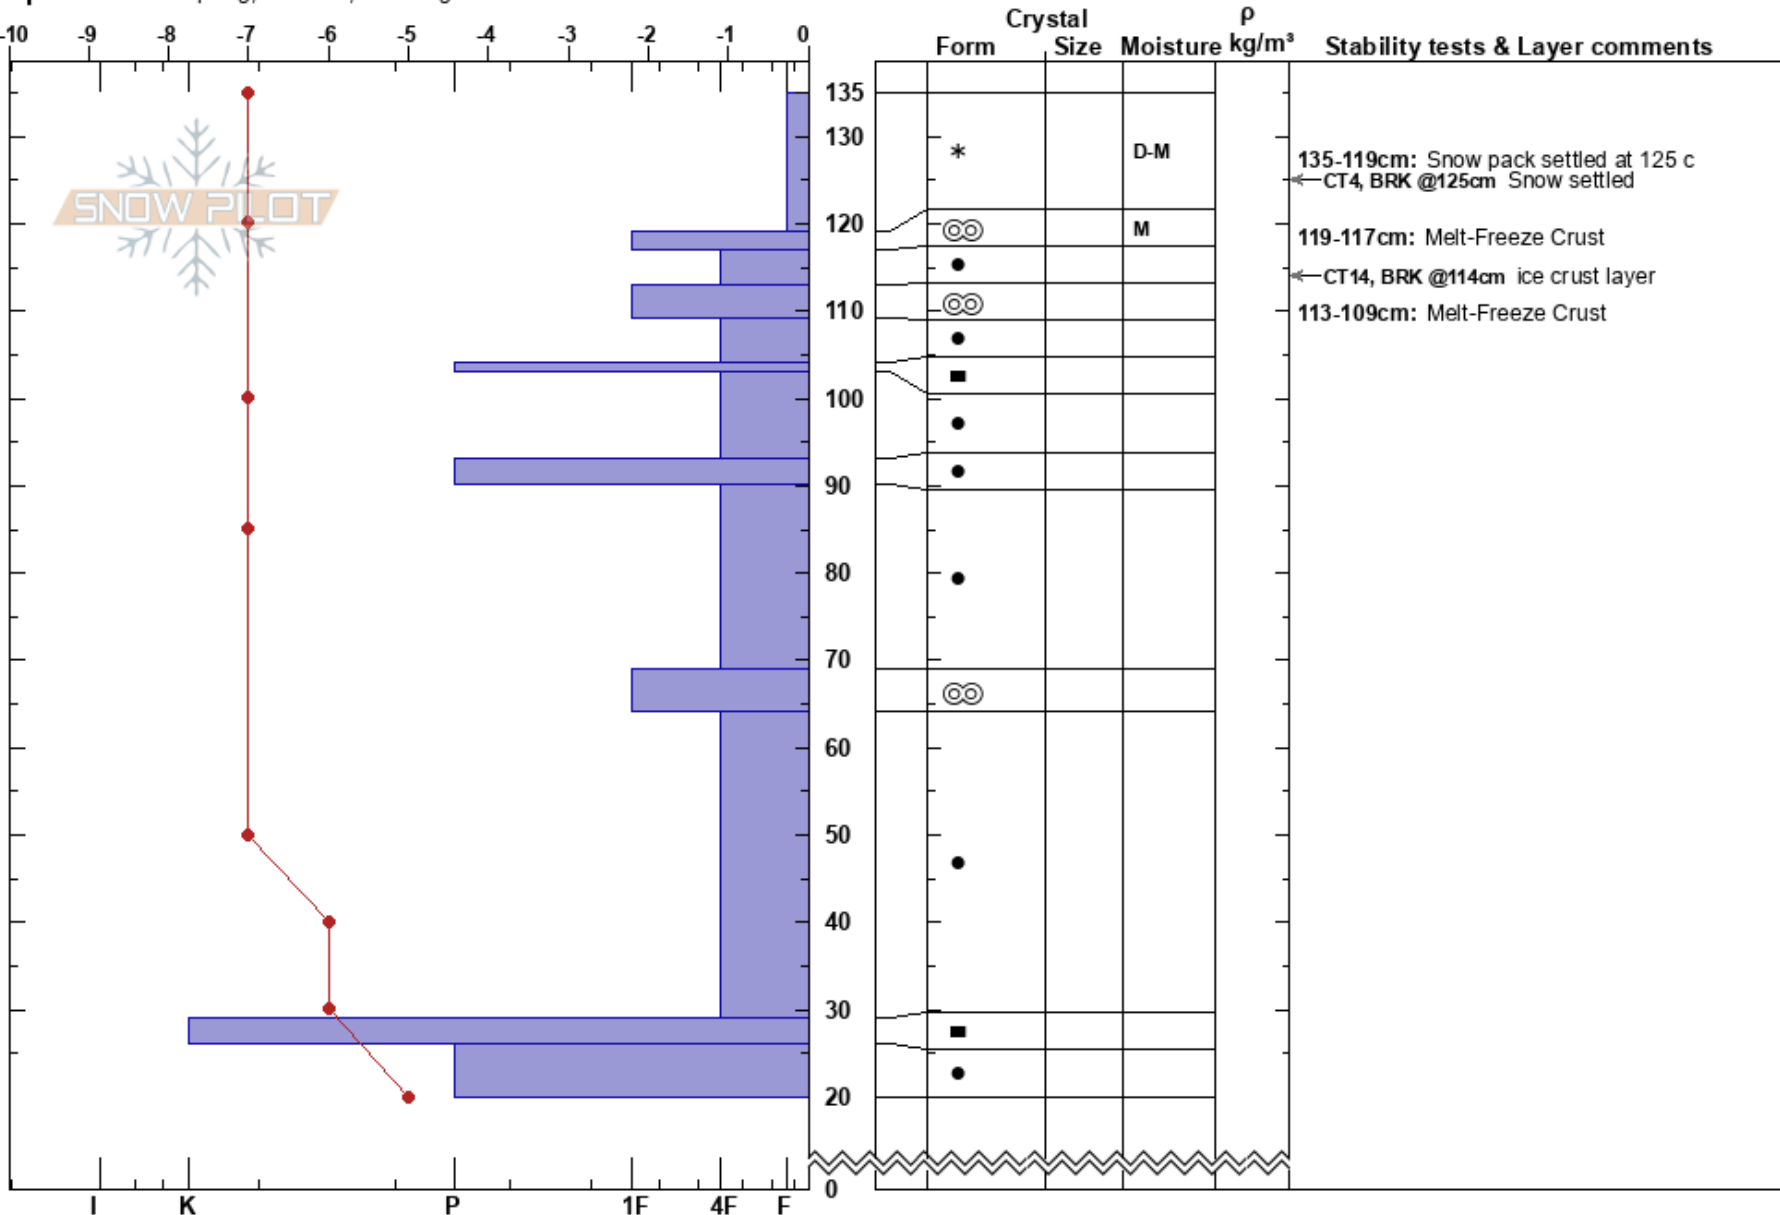

Avy 1 Group Pit  
 Mt Bachelor Area  
 OR  
 Elevation: 1996 m  
 Aspect: W

Justin Alvarado  
 02/20/2022 - 10:00am  
 Co-ord: 44.00455N, -121.68768W  
 Slope Angle: 26°  
 Wind Loading: yes

Stability: Fair  
 Air Temperature: -6°C  
 Sky Cover: OVC  
 Precipitation: S1  
 Wind: SW Light Breeze

HS: 135  
 PF: 25  
 PS: 20  
 Layer Notes:  
 135-119cm: Snow pack settled at 125 c  
 135-119cm: Problematic layer  
 119-117cm: Melt-Freeze Crust  
 113-109cm: Melt-Freeze Crust

Specifics: Collapsing, localized; Cracking

Notes: Wind loading on different aspects like E and NE, not on W facing aspects though.