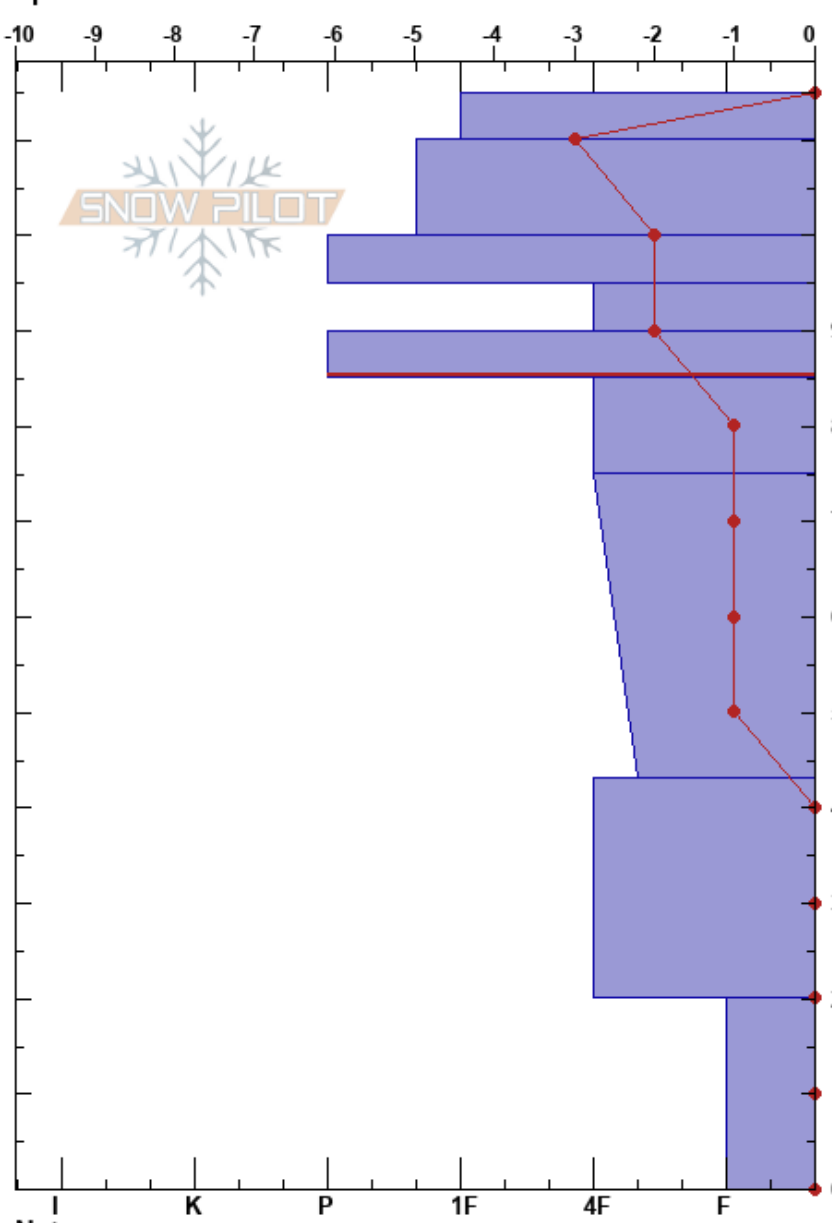

BackofBelles
 Gore Range
 CO
 Elevation: 11465 ft
 Aspect: 147°
 Specifics:

Mike Floyd
 03/01/2022 - 10:30am
 Co-ord: 13S 386019W 4380121N
 Slope Angle: 32°
 Wind Loading: no

Stability: **HS: 115**
 Air Temperature: -3°C **PF: 90** 90-85cm: Problematic layer
 Sky Cover: CLR **PS: 15**
 Precipitation: NO
 Wind: Calm

Height (cm)	Crystal		Moisture	ρ kg/m ³	Stability tests & Layer comments
	Form	Size			
115	°°	0.5			
110	⊖ (⊘)	1	M		
100	•	1	M		
95	⊙⊙ (⊖)				
90	□	2-3	D		← CT5, Q2 @90cm ← ECTN5 @90cm
85	⊙⊙				
80	□	2-3	D		
70					
60	□	2-4	D		
50					
40					
30	⊖	2-4	D		
20					
10	^	4-5	D-M		
0					